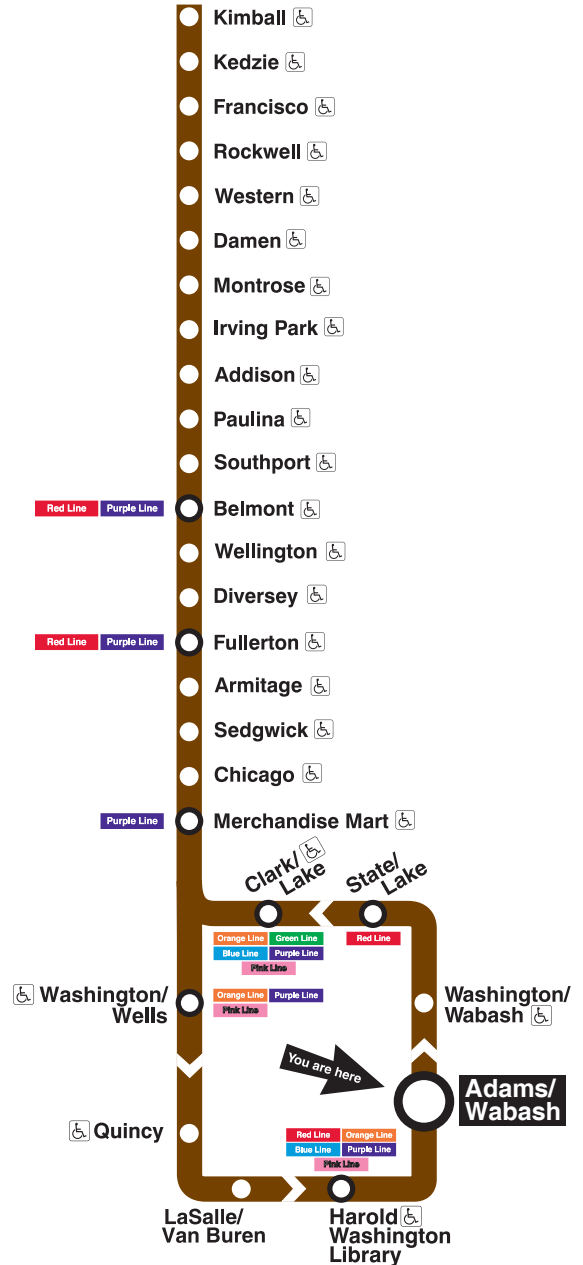

# Adams/Wabash

## Station Timetable

### Brown Line Trains

#### To Kimball

Weekdays					Saturdays					Sundays				
4:38am	4:53	first trains			4:38am	4:53	first trains			5:38am	5:53	first trains		
5:08am	5:23	5:36	5:48	5:58	5:08am	5:23	5:38	5:53	6:08am	6:23	6:38	6:53		
6:08am					6:08am	6:23				7:08am	7:23			
every 2 to 6 minutes until 10:00am					every 10 to 12 minutes until 9:00am					every 10 to 12 minutes until 11:00am				
every 6 to 8 minutes until 4:00pm					every 7 to 10 minutes until 8:00pm					every 10 minutes until 6:00pm				
every 4 to 8 minutes until 7:00pm					every 7 to 12 minutes until 12:35am					every 10 to 12 minutes until 11:35pm				
12:35am					12:35am					11:53pm				
12:53am					12:53am					12:08am	12:23	12:38	12:53	
1:08am	1:23	1:38	1:53		1:08am	1:23	1:38	1:53	1:08am	1:23				
2:08am	last train				2:08am	last train				1:38am	last train			