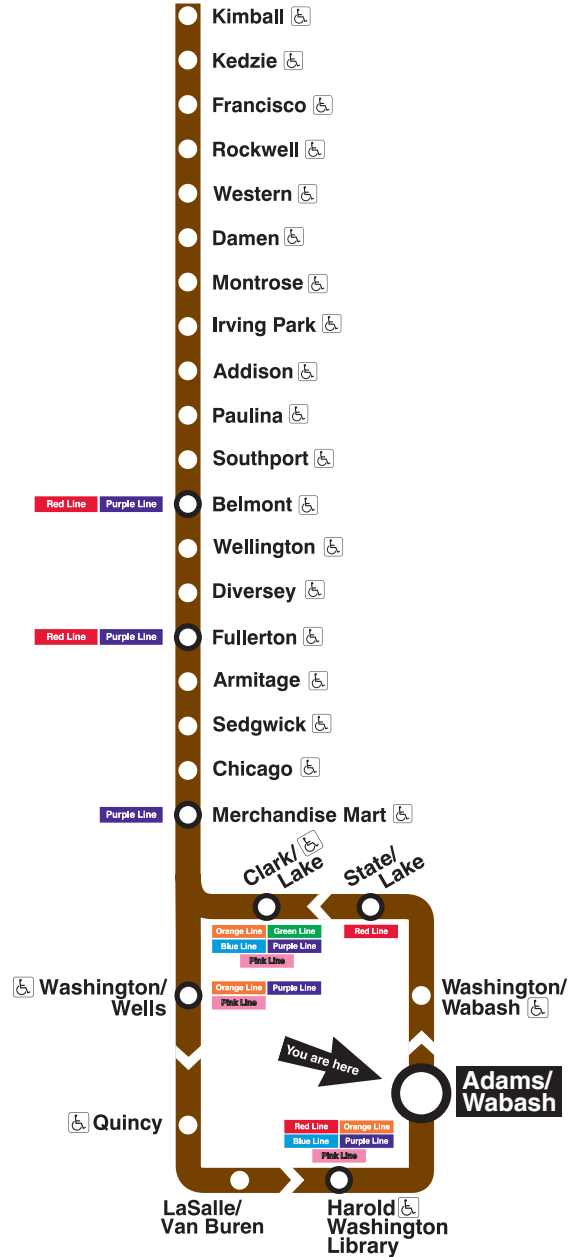

Adams/Wabash

Station Timetable

Brown Line Trains

To Kimball

Weekdays	Saturdays	Sundays
4:39am 4:54 first trains 5:09am 5:24 5:39 5:51 6:03am 6:15 6:27 6:40am	4:39am 4:54 first trains 5:09am 5:24 5:39 5:54 6:09am 6:24 6:39 6:50am	5:39am 5:54 first trains 6:09am 6:24 6:39 6:54 7:10am
every 5 to 10 minutes until	every 10 to 12 minutes until	every 12 to 15 minutes until
10:00am	9:00am	11:00am
every 11 to 12 minutes until	every 10 minutes until	every 12 minutes until
3:00pm	11:00pm	7:00pm
every 5 to 11 minutes until	every 10 to 12 minutes until	every 12 to 15 minutes until
7:00pm	12:00am	11:55pm
12:09am 12:24 12:39 12:54 1:09am 1:24 1:39 1:54 2:09am last train	12:15am 12:27 12:39 12:54 1:09am 1:24 1:39 1:54 2:09am last train	12:09am 12:24 12:39 12:54 1:09am 1:24 1:39am last train

Train Tracker Real-Time Arrivals:

- For next train arrival times on your computer or smartphone, visit transitchicago.com/traintracker.
- For next train arrival times on your mobile phone, text CTATRAIN ADAMto 41411.
- Message and data rates may apply. Check with your mobile carrier first.