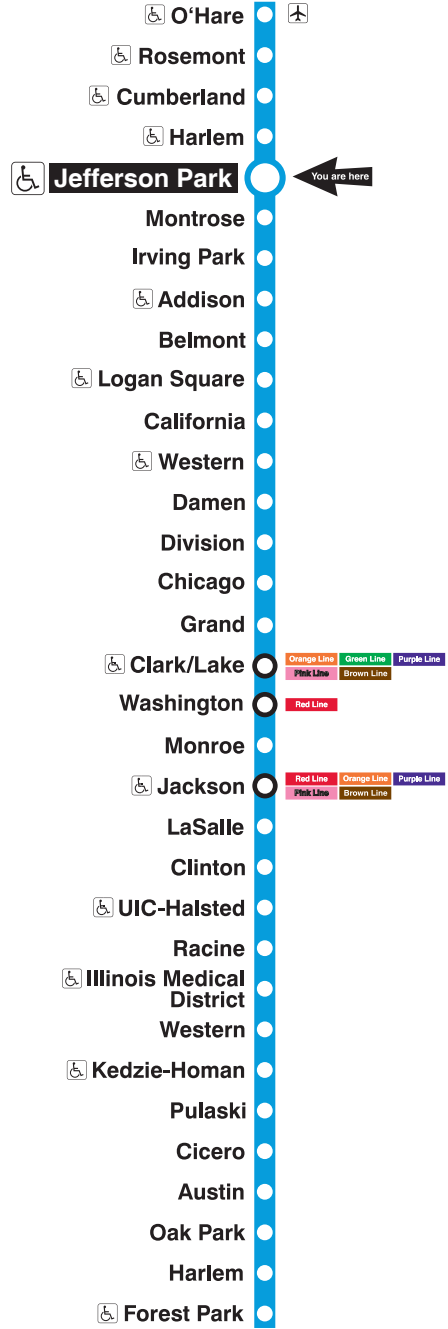

## Station Timetable

### Blue Line Trains

**To O'Hare** (some weekday rush period trips end at Rosemont - check train signs)

Weekdays	Saturdays	Sundays
3:28am 3:58 4:13am 4:28 4:43 4:58 5:13am 5:28 5:38 5:48 5:55am	3:28am 3:58 4:13am 4:28 4:43 4:58 5:13am 5:28 5:43 5:58 6:05am	3:28am 3:58 4:13am 4:28 4:43 4:58 5:10am
every 3 to 10 minutes until	every 6 to 10 minutes until	every 10 to 15 minutes until
11:00am	10:00am	10:00am
every 7 to 8 minutes until	every 6 minutes until	every 6 to 10 minutes until
3:00pm	9:00pm	8:00pm
every 2 to 8 minutes until	every 6 to 8 minutes until	every 10 minutes until
9:00pm	12:15am	12:55am
12:55am	12:24am 12:31 12:43 12:58 1:13am 1:28 1:43 1:58 2:13am 2:28 2:58	1:13am 1:28 1:43 1:58 2:13am 2:28 2:58

**To Forest Park** (some trips end at UIC-Halsted - check train signs)

Weekdays	Saturdays	Sundays
3:15am 3:30 3:45 4:00am 4:15 4:30 4:45 4:55am	3:15am 3:30 3:45 4:00am 4:15 4:30 4:45 5:00am 5:15 5:25 5:35am	3:15am 3:30 3:45 4:00am 4:15 4:30 4:45 5:00am 5:15 5:30 5:45 6:00am 6:15 6:25 6:35am
every 2 to 10 minutes until	every 6 to 10 minutes until	every 7 to 10 minutes until
10:00am	9:00am	10:00am
every 7 to 8 minutes until	every 6 minutes until	every 6 to 8 minutes until
2:00pm	8:00pm	6:00pm
every 3 to 8 minutes until	every 6 to 10 minutes until	every 7 to 10 minutes until
8:00pm	11:55pm	11:45pm
11:55pm	12:05am 12:15 12:30 12:45 1:00am 1:15 1:30 1:45 2:15am 2:45	12:00am 12:15 12:30 12:45 1:00am 1:15 1:30 1:45 2:15am 2:45

Blue Line service operates 24 hours a day.