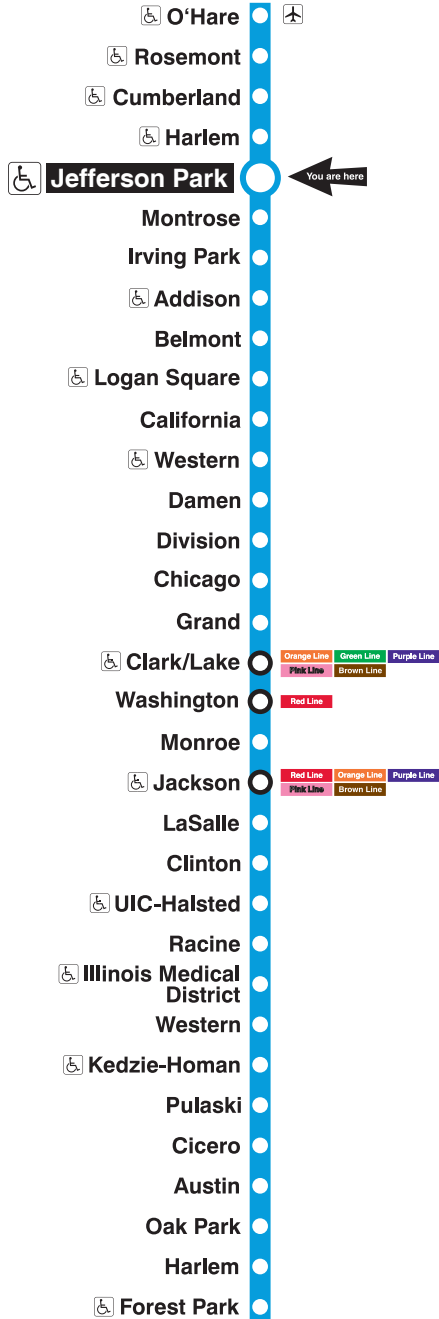

To Forest Park (some trips end at UIC-Halsted - check train signs)

Weekdays	Saturdays	Sundays
3:15am 3:30 3:45 3:55 4:05am	3:15am 3:30 3:45 4:00am 4:15 4:30 4:45 4:55am	3:15am 3:30 3:45 4:00am 4:15 4:30 4:45 5:00am 5:15 5:30 5:45 6:00am 6:15 6:25am
every 2 to 10 minutes until	every 6 to 10 minutes until	every 7 to 12 minutes until
10:00am	9:00am	10:00am
every 7 to 10 minutes until		
2:00pm	every 6 minutes until	every 6 to 8 minutes until
every 3 to 8 minutes until		
7:00pm	7:00pm	6:00pm
every 7 to 10 minutes until	every 6 to 10 minutes until	every 7 to 10 minutes until
11:55pm 12:05am 12:15 12:30 12:45 1:00am 1:15 1:30 1:45 2:15am 2:45	12:00am 12:10am 12:20 12:30 12:45 1:00am 1:15 1:30 1:45 2:15am 2:45	11:55pm 12:05am 12:15 12:30 12:45 1:00am 1:15 1:30 1:45 2:15am 2:45

Blue Line service operates 24 hours a day.

Travel Information:

- Phone: 312-836-7000
- TTY: 312-836-4949
- Website: transitchicago.com

Customer Information:

- Phone: 1-888-YOUR-CTA (1-888-968-7282)
- TTY: 1-888-CTA-TTY1 (1-888-282-8891)
- Website: transitchicago.com

Train Tracker Real-Time Arrivals:

- For next train arrival times on your computer or smartphone, visit transitchicago.com/traintracker.
- For next train arrival times on your mobile phone, text CTATRAIN JPRK to 41411.

eff. 04/19