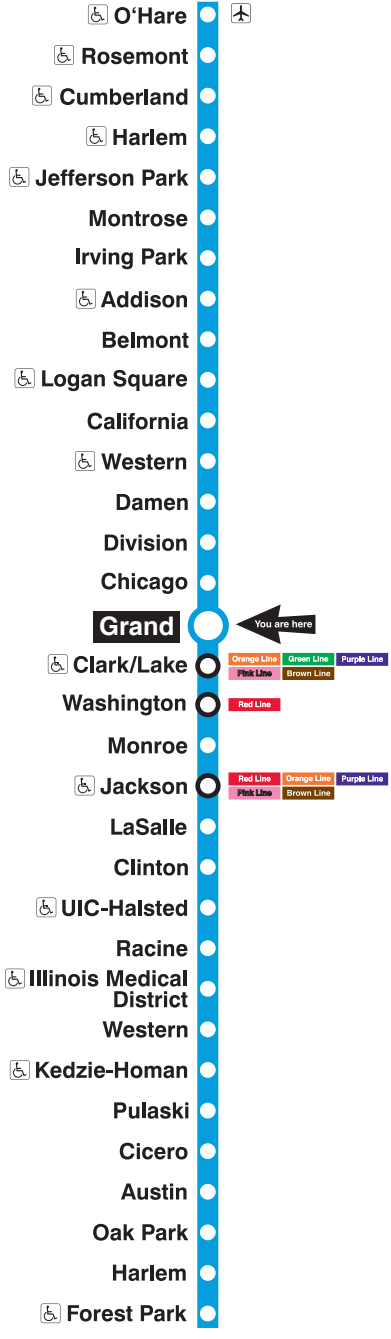

## Station Timetable

### Blue Line Trains

**To O'Hare**  (some weekday rush period trips end at Jefferson Park or Rosemont - check train signs)

Weekdays	Saturdays	Sundays
3:07am 3:37 3:52 4:07am 4:22 4:37 4:52 5:05am	3:07am 3:37 3:52 4:07am 4:22 4:37 4:52 5:07am 5:22 5:37 5:47 5:55am	3:07am 3:37 3:52 4:07am 4:22 4:37 4:52 5:05am
every 3 to 10 minutes until	every 7 to 10 minutes until	every 10 to 15 minutes until
11:00am	9:00am	10:00am
every 7 to 8 minutes until	every 6 minutes until	every 6 to 8 minutes until
3:00pm	9:00pm	7:00pm
every 2 to 7 minutes until	every 7 to 8 minutes until	every 8 to 10 minutes until
7:00pm	12:00am	11:55pm
12:05am 12:17am 12:27 12:37 12:52 1:07am 1:22 1:37 1:52 2:07am 2:37	12:00am 12:10am 12:22 12:37 12:52 1:07am 1:22 1:37 1:52 2:07am 2:37	12:07am 12:22 12:37 12:52 1:07am 1:22 1:37 1:52 2:07am 2:37

**To Forest Park** (some trips end at UIC-Halsted - check train signs)

Weekdays	Saturdays	Sundays
3:07am 3:37 3:52 4:07am 4:22 4:37 4:52 5:05am	3:07am 3:37 3:52 4:07am 4:22 4:37 4:52 5:07am 5:22 5:37 5:45am	3:07am 3:37 3:52 4:07am 4:22 4:37 4:52 5:07am 5:22 5:37 5:52 6:07am 6:22 6:37 6:45am
every 2 to 10 minutes until	every 6 to 10 minutes until	every 7 to 10 minutes until
10:00am	9:00am	10:00am
every 7 to 8 minutes until	every 6 minutes until	every 6 to 8 minutes until
2:00pm	8:00pm	6:00pm
every 3 to 8 minutes until	every 6 to 10 minutes until	every 7 to 10 minutes until
8:00pm	12:05am	11:55pm
12:05am 12:17am 12:27 12:37 12:52 1:07am 1:22 1:37 1:52 2:07am 2:37	12:05am 12:17am 12:27 12:37 12:52 1:07am 1:22 1:37 1:52 2:07am 2:37	12:07am 12:22 12:37 12:52 1:07am 1:22 1:37 1:52 2:07am 2:37

 Blue Line service operates 24 hours a day.

**Travel Information:**

 Phone: 312-836-7000

 TTY: 312-836-4949

 Website: [transitchicago.com](http://transitchicago.com)

**Customer Information:**

 Phone: 1-888-YOUR-CTA (1-888-968-7282)