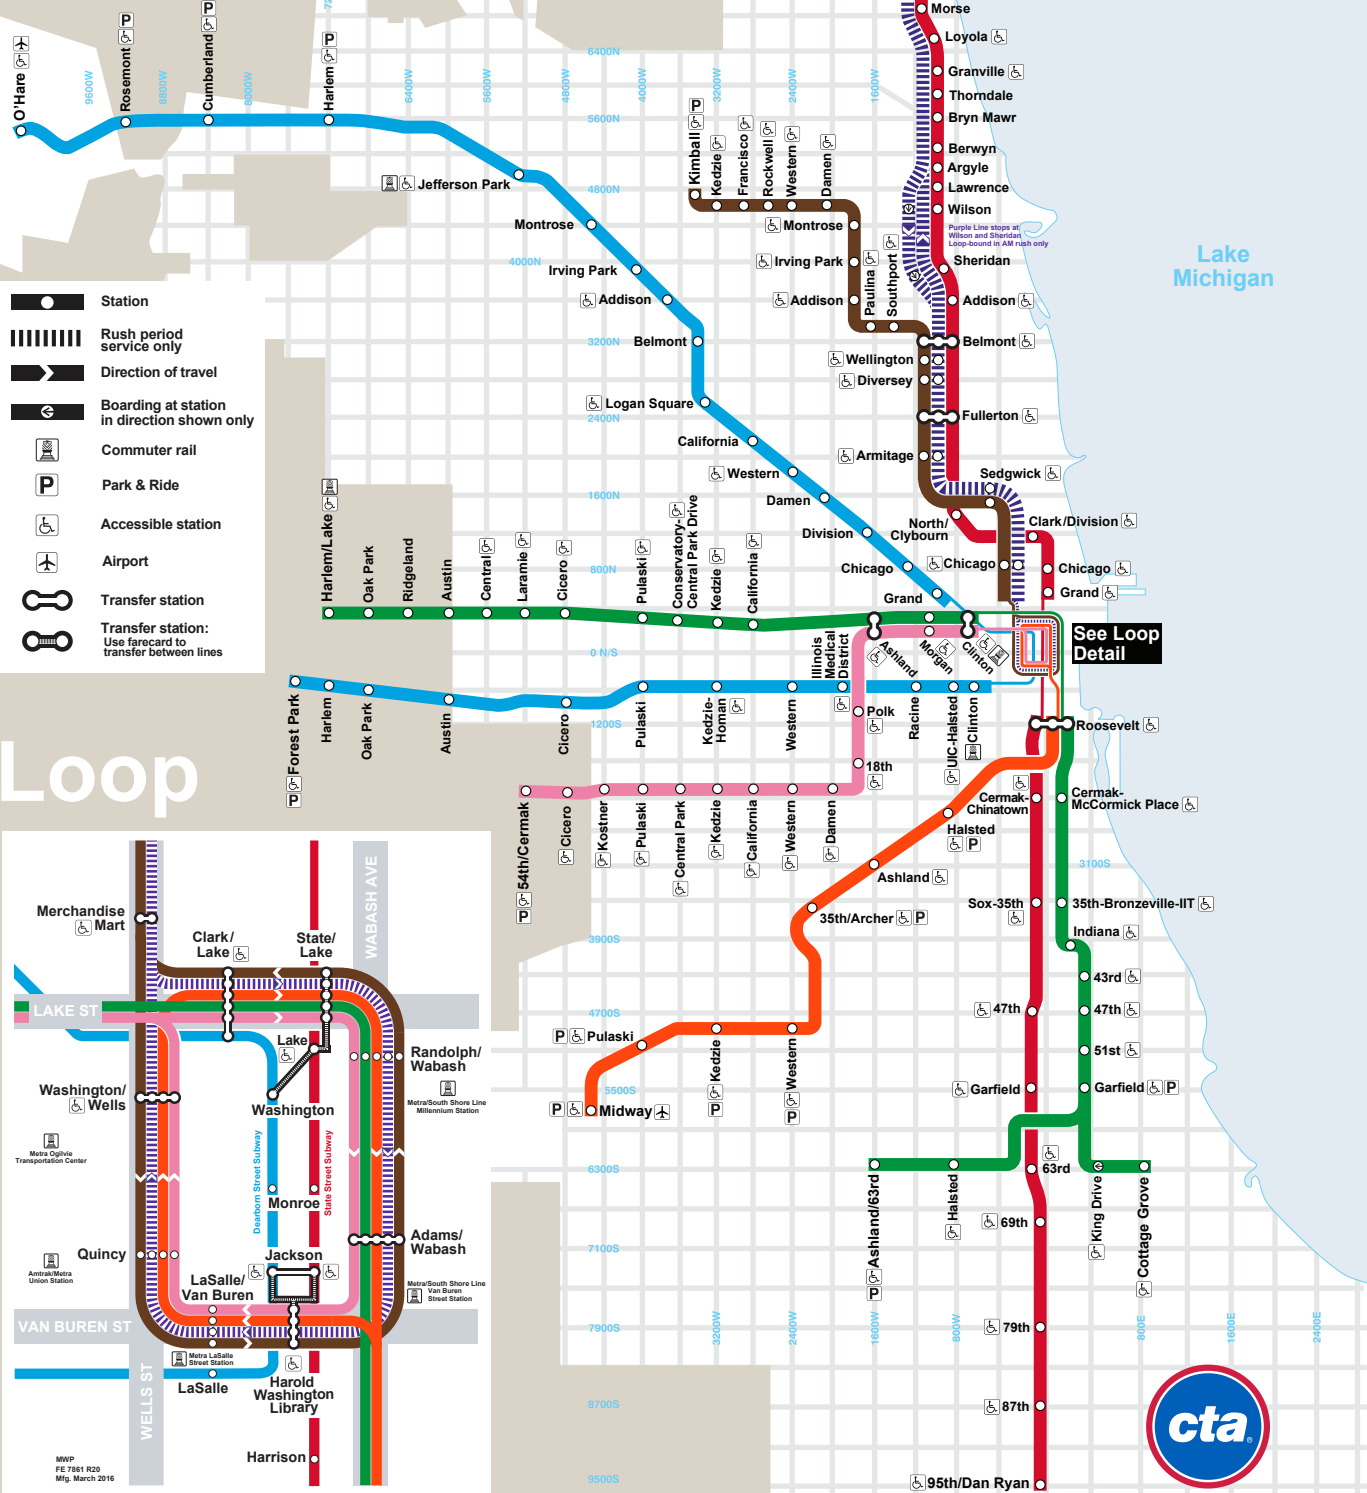

# Rail ('L') System Map

For Travel Information Call:  
1-312-836-7000

For Customer Assistance Call:  
1-888-YOUR-CTA

Hearing Impaired:  
1-888-CTA-TTY1

Online:  
transitchicago.com

- Station
- Rush period service only
- Direction of travel
- Boarding at station in direction shown only
- Commuter rail
- Park & Ride
- Accessible station
- Airport
- Transfer station
- Transfer station: Use farecard to transfer between lines

## Loop

©2016 Chicago Transit Authority, all rights reserved. Reproduction without permission is strictly prohibited. Visit transitchicago.com for latest version.