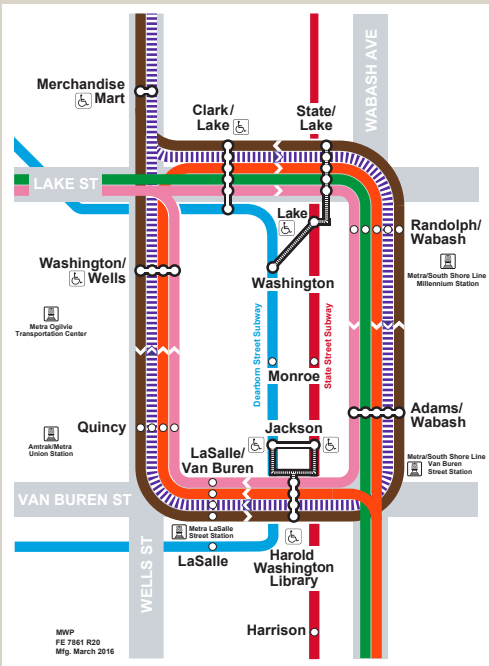

# Rail ('L') System Map

For Travel Information Call:  
1-312-836-7000

For Customer Assistance Call:  
1-888-YOUR-CTA

Hearing Impaired:  
1-888-CTA-TTY1

Online:  
transitchicago.com

- Station
- Rush period service only
- Direction of travel
- Boarding at station in direction shown only
- Commuter rail
- Park & Ride
- Accessible station
- Airport
- Transfer station
- Transfer station: Use farecard to transfer between lines

## Loop

©2016 Chicago Transit Authority, all rights reserved. Reproduction without permission is strictly prohibited. Visit transitchicago.com for latest version.