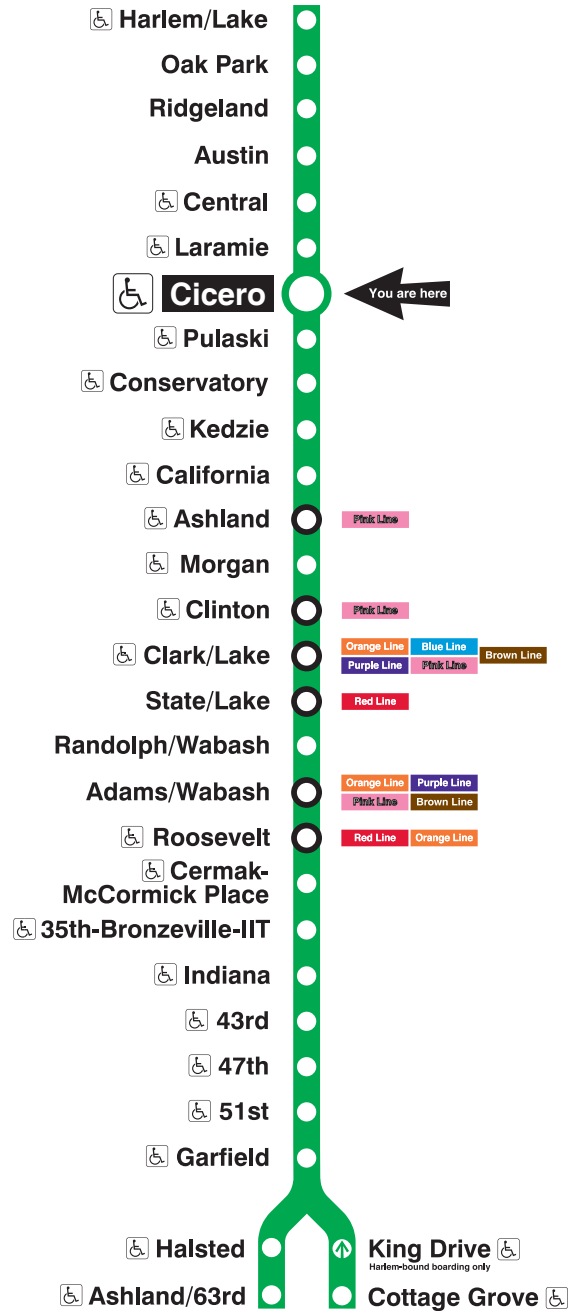

To Ashland/63rd - Cottage Grove

Trains alternate between Ashland/63rd and Cottage Grove

Weekdays				Saturdays				Sundays			
4:10am	first train to Cottage Grove			5:10am	first train to Cottage Grove			5:10am	first train to Cottage Grove		
4:22am	first train to Ashland/63rd			5:25am	first train to Ashland/63rd			5:25am	first train to Ashland/63rd		
4:34am	4:46	4:58		5:40am	5:55			5:40am	5:55		
5:10am	every 7 to 10 minutes until			6:10am	every 12 minutes until			6:10am	6:25	6:40	6:55
10:00am	every 10 minutes until			1:00pm	every 10 minutes until			7:10am	7:25	7:40	7:55
3:00pm	every 7 to 12 minutes until			6:00pm	every 10 to 12 minutes until			8:10am	every 12 minutes until		
10:10pm	every 10 to 12 minutes until			10:10pm	every 10 to 12 minutes until			7:10pm	every 12 minutes until		
10:25pm	10:40	10:55		10:25pm	10:40	10:55		7:25pm	7:40	7:55	
11:10pm	11:25	11:40		11:10pm	11:25	11:40		8:10pm	8:25	8:40	8:55
12:10am	12:25	12:40		12:10am	12:25	12:40		9:10pm	9:25	9:40	9:55
12:55am	last train to Cottage Grove			12:55am	last train to Cottage Grove			10:10pm	10:25	10:40	10:55
1:10am	last train to Ashland/63rd			1:10am	last train to Ashland/63rd			11:10pm	11:25	11:40	11:55
				1:10am	last train to Ashland/63rd			12:10am	12:25	12:40	
				1:10am	last train to Ashland/63rd			12:55am	last train to Cottage Grove		
				1:10am	last train to Ashland/63rd			1:10am	last train to Ashland/63rd		

Travel Information:

- Phone: 312-836-7000
- TTY: 312-836-4949
- Website: transitchicago.com

Customer Information:

- Phone: 1-888-YOUR-CTA (1-888-968-7282)
- TTY: 1-888-CTA-TTY1 (1-888-282-8891)
- Website: transitchicago.com

Train Tracker Real-Time Arrivals:

- For next train arrival times on your computer or smartphone, visit transitchicago.com/traintracker.
- For next train arrival times on your mobile phone, text CTATRAIN CIG to 41411.
- Message and data rates may apply. Check with your mobile carrier first.