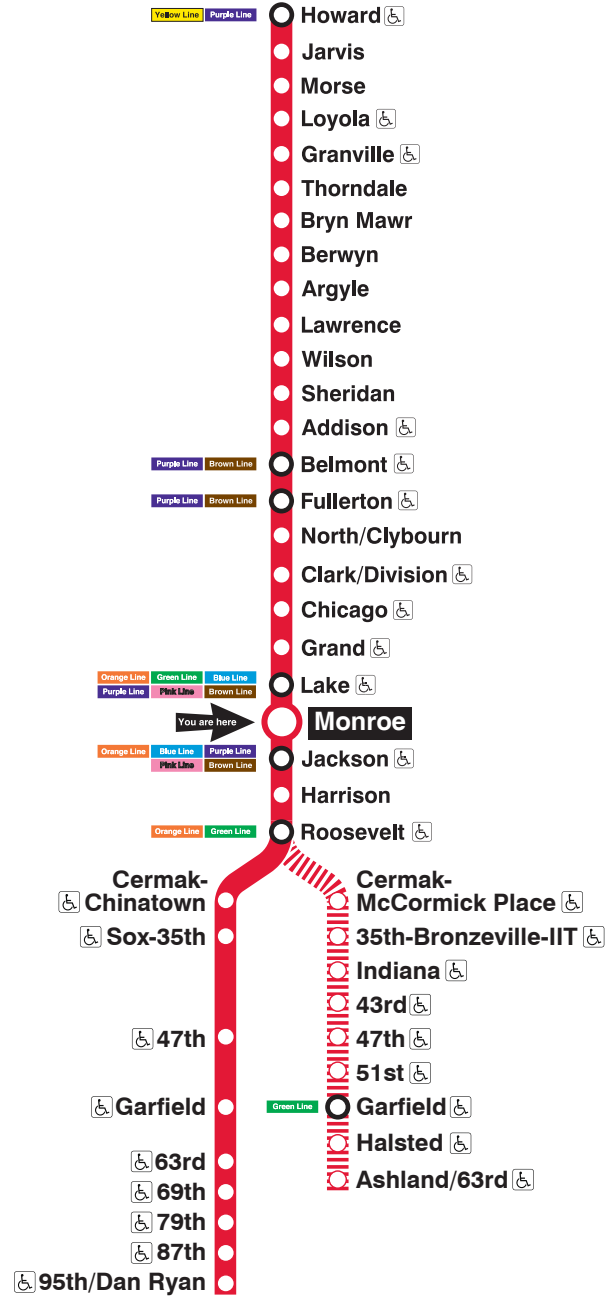

To 95th/Dan Ryan (certain rush period trips end at Ashland/63rd station - check train signs)

Weekdays	Saturdays	Sundays
3:06am 3:21 3:36 3:51 4:06am 4:21 4:36 4:51 5:06am 5:21 5:36 5:43 5:50am	3:06am 3:21 3:36 3:51 4:06am 4:21 4:36 4:51 5:06am 5:21 5:36 5:51 6:06am 6:21 6:29 6:37 6:45am	3:06am 3:21 3:36 3:51 4:06am 4:21 4:36 4:51 5:06am 5:21 5:36 5:51 6:06am 6:21 6:36 6:51 7:06am 7:17 7:27 7:35am
every 3 to 6 minutes until	every 6 to 8 minutes until	every 9 to 10 minutes until
10:00am	10:00am	10:00am
every 6 to 8 minutes until	every 6 minutes until	every 7 to 9 minutes until
3:00pm	6:00pm	7:00pm
every 3 to 6 minutes until	every 6 to 8 minutes until	every 8 to 10 minutes until
7:00pm	12:15am	12:15am
1:05am 1:14am 1:22 1:36 1:51 2:06am 2:21 2:36 2:51	12:22am 12:30 12:37 12:52 1:07am 1:21 1:36 1:51 2:06am 2:21 2:36 2:51	12:26am 12:36 12:46 12:57 1:09am 1:22 1:36 1:51 2:06am 2:21 2:36 2:51

24 Red Line service operates 24 hours a day.

Travel Information:

- Phone: 312-836-7000
- TTY: 312-836-4949
- Website: transitchicago.com

Customer Information:

- Phone: 1-888-YOUR-CTA (1-888-968-7282)
- TTY: 1-888-CTA-TTY1 (1-888-282-8891)
- Website: transitchicago.com

Train Tracker Real-Time Arrivals:

1. For next train arrival times on your computer or smartphone, visit transitchicago.com/traintracker.
   - For next train arrival times on your mobile phone, text CTATRAIN MONR to 41411.
2. Message and data rates may apply. Check with your mobile carrier first.

eff. 04/17