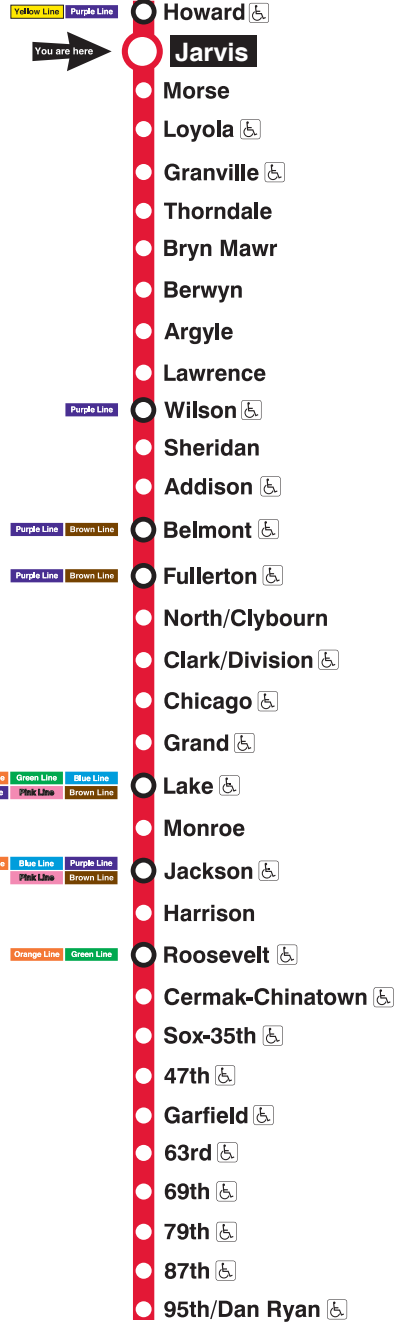

Red Line

Jarvis

Station Timetable

Red Line Trains

To Howard

Weekdays

3:05am	3:20	3:35	3:50	
4:05am	4:20	4:35	4:50	
5:05am	5:20	5:35	5:45	5:56
6:05am				

every
6 to 10
minutes until

3:01am	3:16	3:31	3:46	
4:01am	4:16	4:31	4:46	
5:01am	5:16	5:31	5:46	
6:01am	6:13	6:25	6:37	6:49
7:00am				

every
8 to 10
minutes until

11:00am

every
7 to 8
minutes until

6:00pm

every
8 to 10
minutes until

12:00am

12:11am	12:22	12:34	12:47
1:01am	1:16	1:31	1:46
2:01am	2:16	2:31	2:46

24 Red Line service operates 24 hours a day.

Travel Information:

Phone: 312-836-7000

TTY: 312-836-4949

Website: transitchicago.com

Customer Information:

For next train arrival times on your mobile phone, text CTATRAIN JARV to 41411.

Message and data rates may apply. Check with your mobile carrier first.