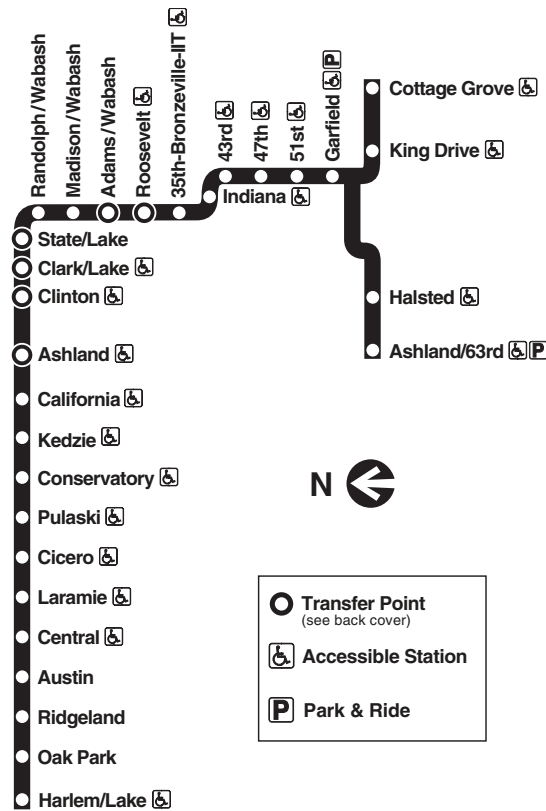

Bikes on Trains

Bicycles are permitted on trains every weekday except from 7:00 a.m. to 9:00 a.m. and 4:00 p.m. to 6:00 p.m. On Saturdays, Sundays and holidays, bicycles are allowed on trains all day. Bicycles are not permitted on trains July 3.

Night Owl Service

Green Line trains operate daily early morning to late evening. Bus routes which provide alternative Night Owl service are:

N20 Madison between Washington/State and Harlem/Lake.

N9 Ashland between 95th/Dan Ryan Red Line Terminal and Clark/North via 95th, Ashland and North avenues.

N63 63rd between 63rd/Stony Island and Midway Orange Line Terminal.

N4 Cottage Grove between Cottage Grove and Washington/State.

Most owl routes operate at 30 minute intervals.

Night Owl connections between the Red Line, Blue Line and 7 bus routes can be made at Washington and State, where buses depart at 10 and 40 minutes past the hour: N4, N20, N22, N60, N62, N66, N151.

Please Stand Up

for Seniors and People with Disabilities.

Federal law requires priority seating be designated for seniors and people with disabilities.

For more information call the RTA Travel Information Center: 1-312-836-7000. Open 5 a.m. until 1 a.m. every day.

Para obtener mayor información, en Español, llame al Centro de Información: 1-312-836-7000.

transitchicago.com

Chicago Transit Authority

Green Line Trains

Effective February 7, 2010

Transfer Point
(see back cover)

Accessible Station

Park & Ride

transitchicago.com

Monday thru Friday

Green Line Trains

North and Westbound

Leave Cottage Grove	Leave Ashland/63rd	Garfield	35th-Bronzeville	Adams/Wabash	Pulaski	Arrive Harlem/Lake
----	3:50 a	4:01 a	4:09 a	4:16 a	4:34 a	4:45 a
4:11 a	----	4:16	4:24	4:31	4:49	5:00
----	4:20	4:31	4:39	4:46	5:04	5:15
4:38	----	4:43	4:51	4:58	5:16	5:27
----	4:44	4:55	5:03	5:10	5:28	5:39
5:01	----	5:06	5:15	5:22	5:40	5:51
----	5:05	5:16	5:25	5:32	5:50	6:01
5:21	----	5:26	5:35	5:42	6:00	6:11

then every 20 minutes from Cottage Grove and Ashland/63rd and every 10 minutes from Garfield until

----	7:05	7:16	7:25	7:32	7:50	8:01
7:21	----	7:26	7:35	7:42	8:00	8:11
----	7:24	7:35	7:44	7:51	8:10	8:21
7:38	----	7:43	7:52	8:00	8:18	8:29
----	7:40	7:51	8:00	8:08	8:26	8:37
7:54	----	7:59	8:08	8:16	8:34	8:45
----	7:56	8:07	8:16	8:24	8:42	8:53
8:10	----	8:15	8:24	8:32	8:50	9:01
----	8:12	8:23	8:32	8:40	8:58	9:09
8:26	----	8:31	8:40	8:48	9:06	9:17
----	8:28	8:39	8:48	8:56	9:14	9:25
8:42	----	8:47	8:56	9:04	9:22	9:33
----	8:44	8:55	9:04	9:12	9:30	9:41
8:58	----	9:03	9:12	9:20	9:38	9:49
----	9:00	9:11	9:20	9:28	9:46	9:57
9:15	----	9:20	9:29	9:36	9:55	10:06
----	9:19	9:30	9:39	9:46	10:04	10:15

then every 20 to 24 minutes from Cottage Grove and Ashland/63rd and every 10 to 12 minutes from Garfield until

----	3:01 p	3:12 p	3:21 p	3:28 p	3:47 p	3:58 p
3:17 p	----	3:22	3:31	3:38	3:57	4:08
----	3:20	3:31	3:40	3:47	4:06	4:17
3:34	----	3:39	3:48	3:55	4:15	4:26

then every 15 to 16 minutes from Cottage Grove and Ashland/63rd and every 7 to 8 minutes from Garfield until

----	5:55	6:06	6:15	6:22	6:42	6:53
6:10	----	6:15	6:24	6:31	6:50	7:01
----	6:14	6:25	6:34	6:41	6:59	7:10
6:30	----	6:35	6:43	6:50	7:08	7:19
----	6:34	6:45	6:53	7:00	7:18	7:29
6:50	----	6:55	7:03	7:10	7:28	7:39
----	6:54	7:05	7:13	7:20	7:38	7:49
7:11	----	7:16	7:24	7:31	7:49	8:00

then every 24 minutes from Cottage Grove and Ashland/63rd and every 12 minutes from Garfield until

----	8:53	9:04	9:12	9:19	9:37	9:48
9:11	----	9:16	9:24	9:31	9:49	10:00
----	9:17	9:28	9:36	9:43	10:01	10:12
9:35	----	9:40	9:48	9:55	10:13	10:24
----	9:41	9:52	10:00	10:07	10:25	10:36
9:59	----	10:04	10:12	10:19	10:37	10:48
----	10:06	10:17	10:25	10:32	10:50	11:01
10:26	----	10:31	10:39	10:46	11:04	11:15
----	10:35	10:46	10:54	11:01	11:19	11:30
10:56	----	11:01	11:09	11:16	11:34	11:45

then every 30 minutes from Cottage Grove and Ashland/63rd and every 15 minutes from Garfield until

----	12:35 a	12:46 a	12:54 a	1:01 a	1:19 a	1:30 a
1:01 a	----	1:06	1:14	1:21	1:39	1:50

am light face pm bold face

East and Southbound

Leave Harlem/Lake	Pulaski	Clark/Lake	35th-Bronzeville	Garfield	Arrive Cottage Grove	Arrive Ashland/63rd
4:00 a	4:11 a	4:23 a	4:36 a	4:43 a	4:49 a	----
4:15	4:26	4:38	4:51	4:58	----	5:10 a
4:30	4:41	4:53	5:06	5:13	5:19	----
4:40	4:51	5:04	5:16	5:24	----	5:36

continuing every 10 minutes to Garfield (every 20 minutes to Cottage Grove and Ashland/63rd) until