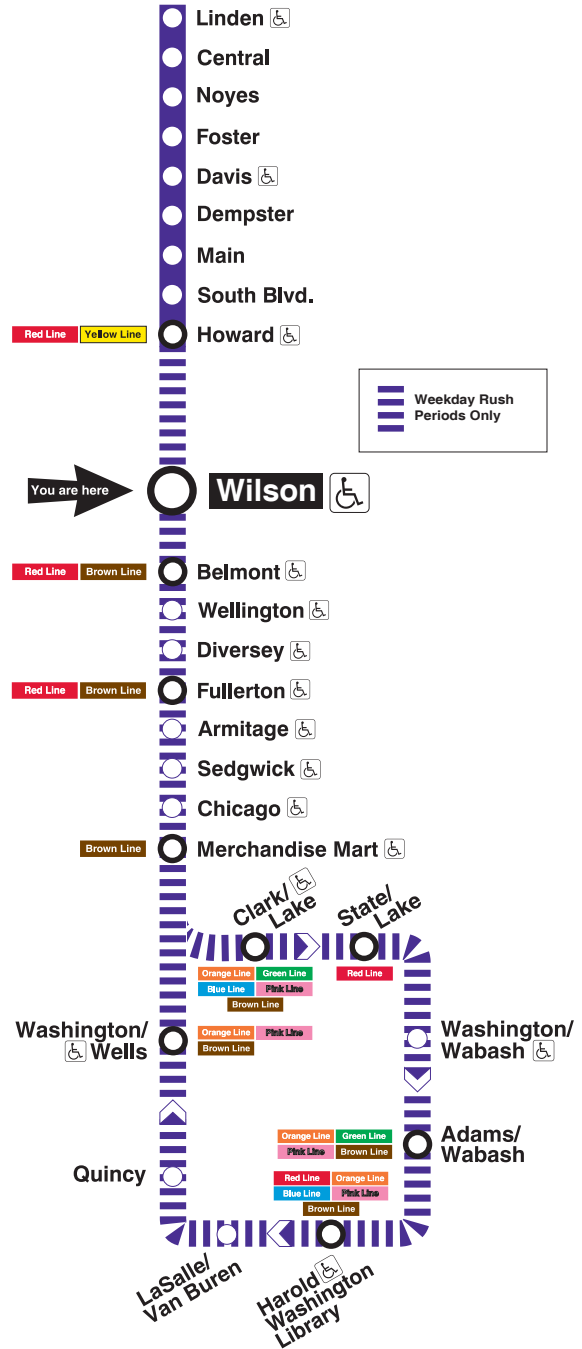

## Station Timetable

### Purple Line Trains

##### Weekdays

6:34am	6:49	first trains for AM rush			
7:04am	7:19	7:31	7:43	7:56	
8:08am	8:19	8:31	8:42	8:53	
9:03am	9:12	9:21	9:30	9:40	9:50 9:59
10:09am	10:19	10:30			
10:41am	last train for AM rush				
3:42pm	3:57	first trains for PM rush			
4:12pm	4:27	4:41	4:54		
5:06pm	5:18	5:24	5:29	5:35	5:40 5:44 5:49 5:53 5:59
6:05pm	6:13	6:21	6:30	6:41	6:54
7:07pm	7:20	7:32			
7:44pm	last train for PM rush				

##### Weekdays

5:36am	5:51	first trains to Loop for AM rush			
6:06am	6:21	6:33	6:45	6:57	
7:08am	7:19	7:30	7:41	7:51	
8:00am	8:09	8:18	8:27	8:37	8:47 8:57
9:07am	9:18	9:30			
9:42am	last train to Loop for AM rush				
2:43pm	2:58	first trains to Loop for PM rush			
3:13pm	3:28	3:41	3:53		
4:05pm	4:16	4:21	4:26	4:31	4:35 4:39 4:44 4:48 4:55
5:01pm	5:09	5:18	5:28	5:40	5:53
6:00pm	6:20	6:33			
6:45pm	last train to Loop for PM rush				