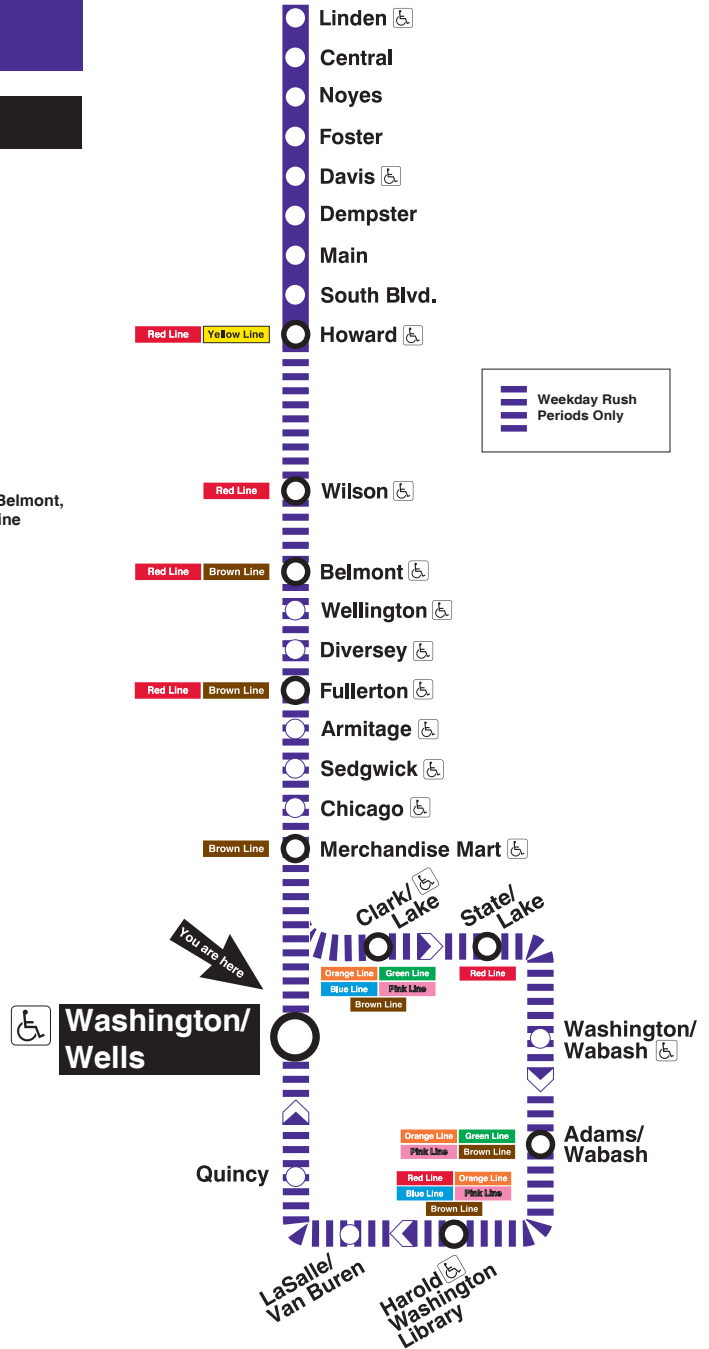

Washington/Wells

Station Timetable

Purple Line Trains

To Linden

Weekdays

6:09am	first train for AM rush				
6:24am	6:39	6:54			
7:07am	7:19	7:31	7:43	7:54	
8:07am	8:18	8:28	8:38	8:47	8:56
9:05am	9:15	9:25	9:34	9:44	9:54
10:05am					
10:16am	last train for AM rush				
3:17pm	first train for PM rush				
3:32pm	3:47				
4:02pm	4:15	4:28	4:40	4:52	4:58
5:03pm	5:08	5:12	5:17	5:21	5:26
5:32pm	5:38	5:46	5:54		
6:04pm	6:15	6:28	6:41	6:54	
7:07pm	7:19	last trains for PM rush			

Purple Line service operates to Loop during weekday rush periods only. During all other times take Brown Line train toward Kimball to Fullerton or Belmont, transfer to a Red Line train toward Howard. Transfer at Howard to Purple Line service.