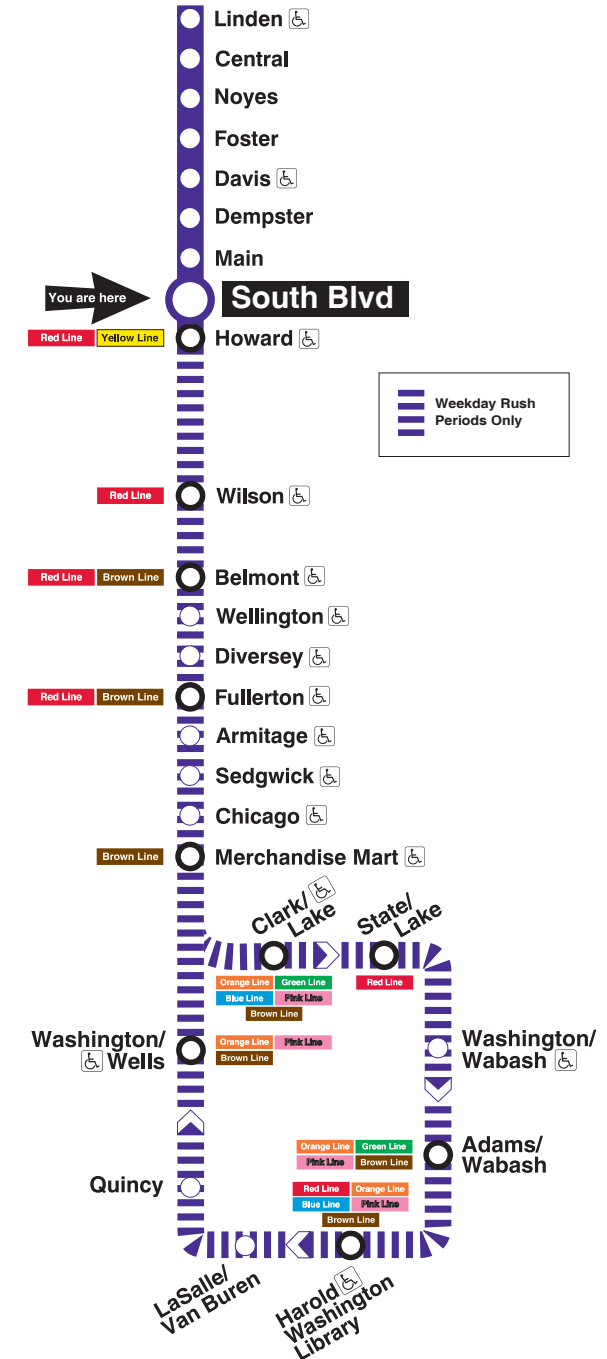

To Loop

Weekdays
5:28am 5:43 5:58 first trains to Loop for AM rush
6:13am 6:25 6:37 6:49
7:00am 7:11 7:22 7:33 7:43 7:52
8:01am 8:10 8:19 8:29 8:39 8:49 8:59
9:10am 9:22 9:34 last trains to Loop for AM rush
2:35pm 2:50 first trains to Loop for PM rush
3:05pm 3:20 3:33 3:45 3:57
4:08pm 4:13 4:18 4:23 4:27 4:31 4:35 4:40 4:47 4:53
5:01pm 5:10 5:20 5:32 5:45 5:58
6:12pm 6:25
6:37pm last train to Loop for PM rush

Travel Information:

- Phone: 312-836-7000
- TTY: 312-836-4949
- Website: transitchicago.com

Customer Information:

- Phone: 1-888-YOUR-CTA (1-888-968-7282)
- TTY: 1-888-CTA-TTY1 (1-888-282-8891)
- Website: transitchicago.com

Train Tracker Real-Time Arrivals:

- For next train arrival times on your computer or smartphone, visit transitchicago.com/traintracker.
- For next train arrival times on your mobile phone, text CTATRIN SOBL to 41411.
- Message and data rates may apply. Check with your mobile carrier first.