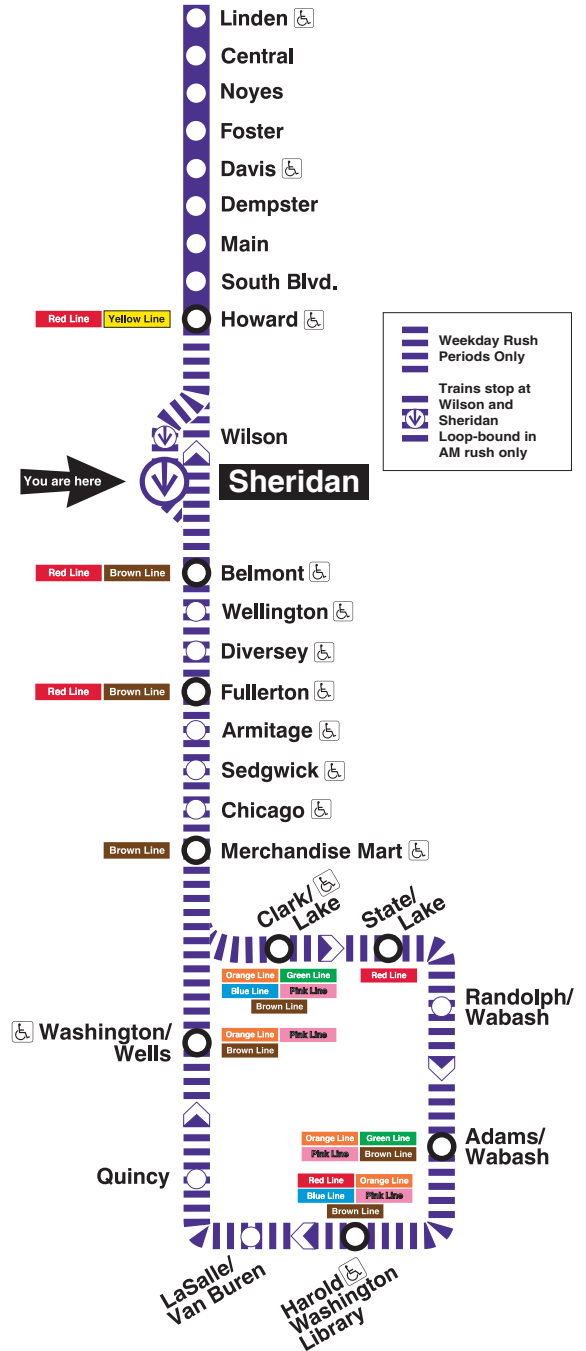

Sheridan

Station Timetable

Purple Line Trains

To Loop

Weekdays					
5:43am	5:57	first trains for AM rush			
6:09am	6:21	6:33	6:45	6:57	
7:09am	7:21	7:33	7:45	7:57	
8:03am	8:09	8:21	8:33	8:45	8:56
9:08am	9:20	9:32			
9:44am	last train for AM rush				

Train Tracker Real-Time Arrivals:

- For next train arrival times on your computer or smartphone, visit transitchicago.com/traintracker.
- For next train arrival times on your mobile phone, text CTATRAN SHER to 41411.
- Message and data rates may apply. Check with your mobile carrier first.