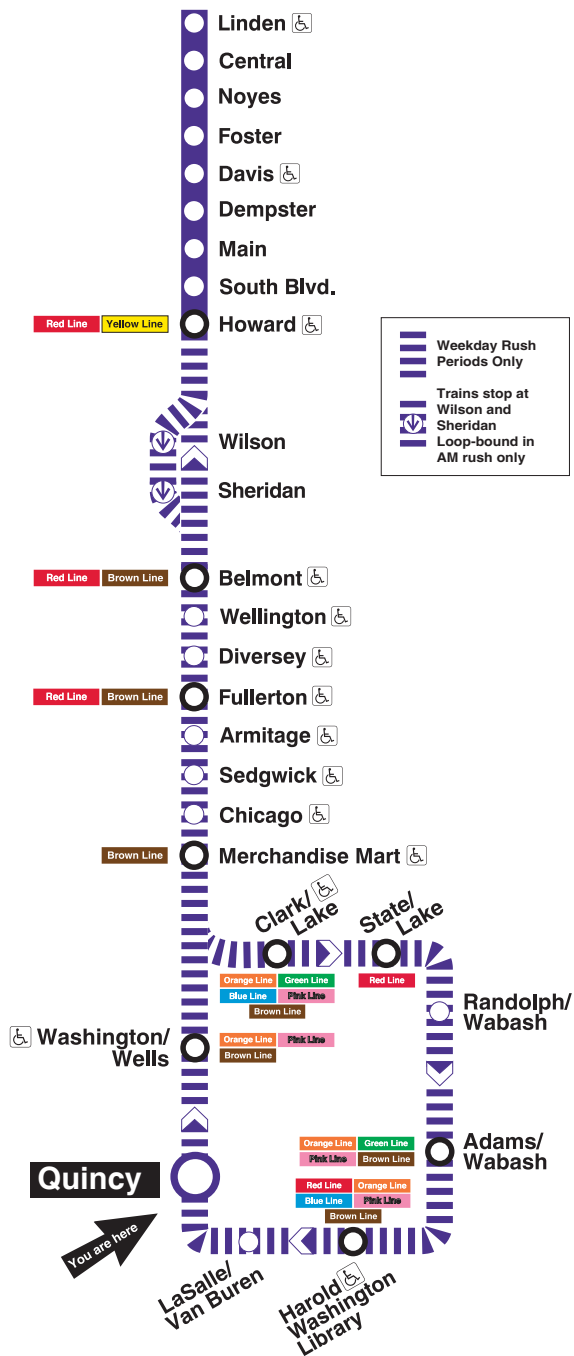

QUINCY

Station Timetable

Purple Line Trains

To Linden

Weekdays

6:13am	first train for AM rush				
6:27am	6:39	6:51			
7:03am	7:16	7:28	7:41	7:53	
8:06am	8:18	8:24	8:30	8:37	8:43 8:55
9:07am	9:19	9:30	9:41	9:52	
10:04am	10:16	last trains for AM rush			
3:21pm	first train for PM rush				
3:33pm	3:45	3:57			
4:09pm	4:21	4:33	4:45	4:51	4:59
5:05pm	5:12	5:18	5:24	5:30	5:35 5:41 5:47 5:58
6:10pm	6:22	6:33	6:45	6:57	
7:09pm	7:21	last trains for PM rush			

Purple Line service operates to Loop during weekday rush periods only. During all other times take Brown Line train toward Kimball to Fullerton or Belmont, transfer to a Red Line train toward Howard. Transfer at Howard to Purple Line service.