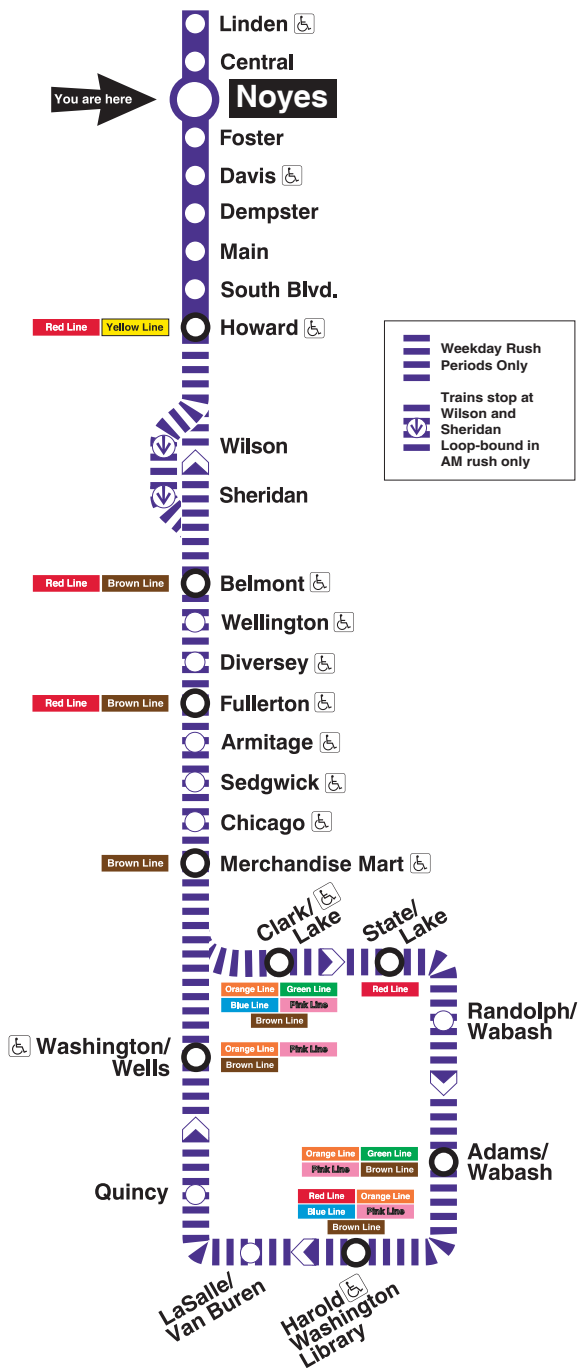

To Loop

Weekdays
5:23am 5:37 5:49 first trains to Loop for AM rush
6:01am 6:13 6:25 6:37 6:49
7:01am 7:12 7:24 7:30 7:36 7:42 7:48
8:00am 8:12 8:24 8:36 8:48
9:00am 9:12 9:24 last trains to Loop for AM rush
2:31pm 2:43 2:55 first trains to Loop for PM rush
3:07pm 3:19 3:31 3:43 3:54
4:00pm 4:07 4:13 4:19 4:25 4:31 4:37 4:43 4:49 4:55
5:07pm 5:19 5:31 5:43 5:55
6:07pm 6:19
6:31pm last train to Loop for PM rush

Travel Information:

- Phone: 312-836-7000
- TTY: 312-836-4949
- Website: transitchicago.com

Customer Information:

- Phone: 1-888-YOUR-CTA (1-888-968-7282)
- TTY: 1-888-CTA-TTY1 (1-888-282-8891)
- Website: transitchicago.com

Train Tracker Real-Time Arrivals:

- For next train arrival times on your computer or smartphone, visit transitchicago.com/traintracker.
- For next train arrival times on your mobile phone, text CTATRAIN NOYE to 41411.