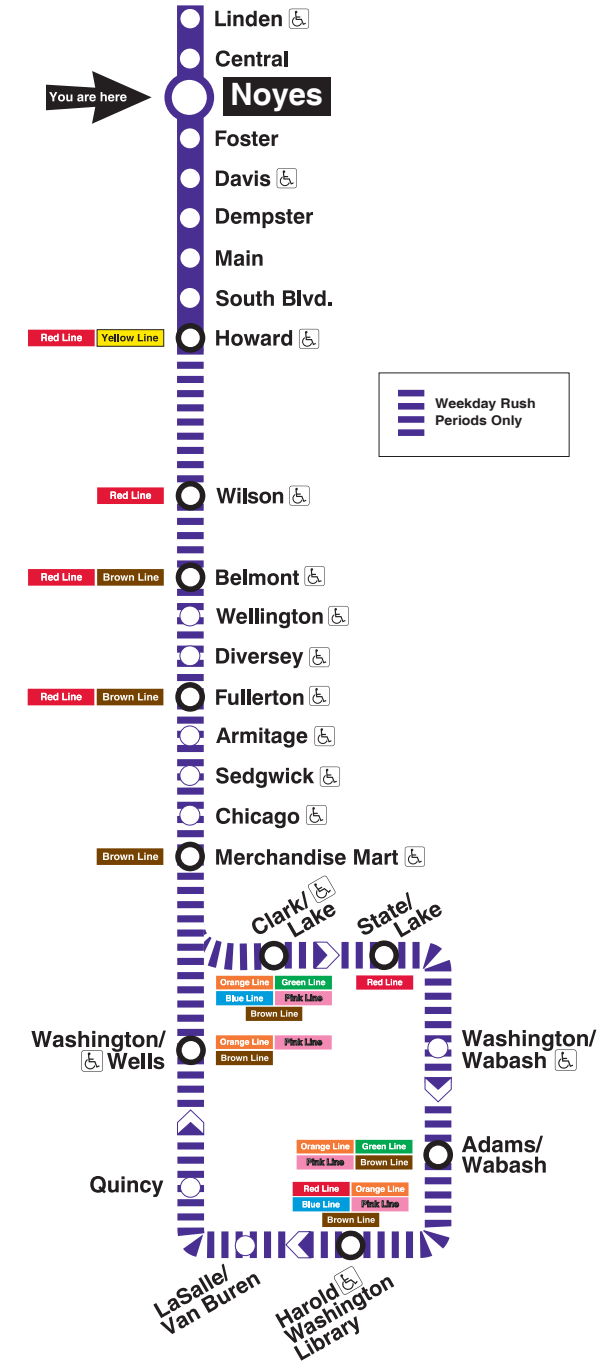

To Loop

Weekdays					
5:21am	5:36	5:51	first trains to Loop for AM rush		
6:065am	6:18	6:30	6:42	6:53	
7:04am	7:15	7:26	7:36	7:45	7:54
8:03am	8:12	8:22	8:32	8:42	8:52
9:03am	9:15	9:27	last trains to Loop for AM rush		
2:28pm	2:43	2:58	first trains to Loop for PM rush		
3:13pm	3:26	3:38	3:50		
4:01pm	4:06	4:11	4:16	4:20	4:24
4:29	4:33	4:40	4:46	4:54	
5:03pm	5:13	5:25	5:38	5:51	
6:05pm	6:18				
6:30pm	last train to Loop for PM rush				

Travel Information:

- Phone: 312-836-7000
- TTY: 312-836-4949
- Website: transitchicago.com

Customer Information:

- Phone: 1-888-YOUR-CTA (1-888-968-7282)
- TTY: 1-888-CTA-TTY1 (1-888-282-8891)
- Website: transitchicago.com

Train Tracker Real-Time Arrivals:

- For next train arrival times on your computer or smartphone, visit transitchicago.com/traintracker.
- For next train arrival times on your mobile phone, text CTATRIN NOYE to 41411.
- Message and data rates may apply. Check with your mobile carrier first.