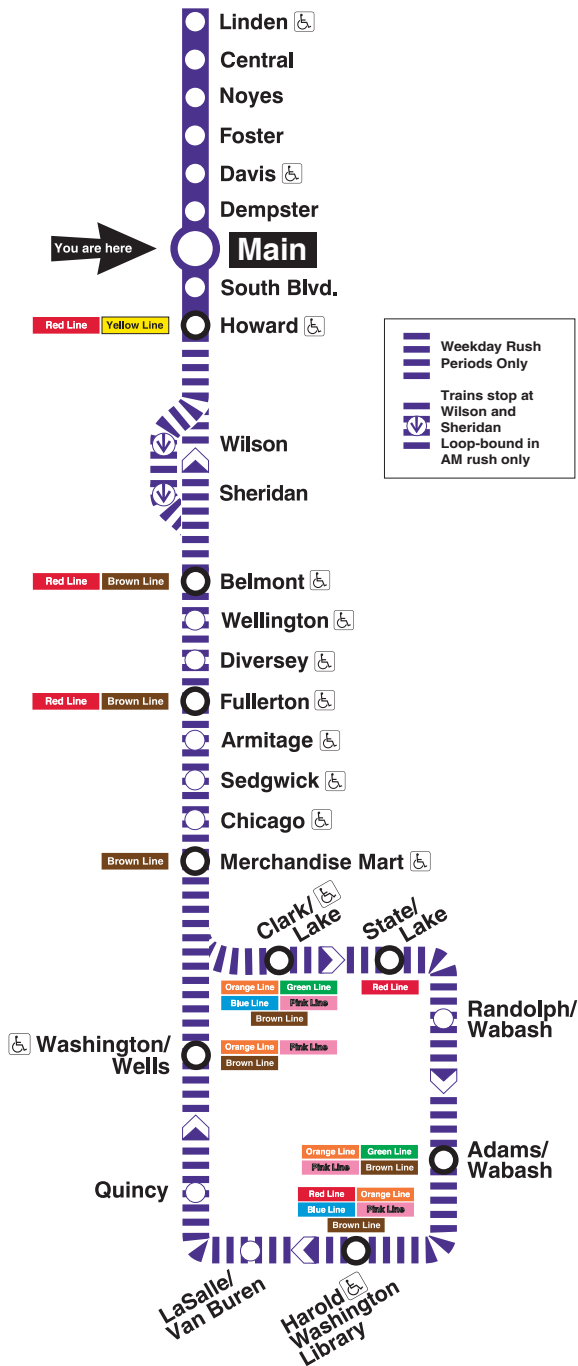

To Loop

Weekdays
5:28am 5:42 5:54 first trains to Loop for AM rush
6:06am 6:18 6:30 6:42 6:54
7:06am 7:17 7:29 7:35 7:41 7:47 7:53
8:05am 8:17 8:29 8:41 8:53
9:05am 9:17
9:29am last train to Loop for AM rush
2:36pm 2:48 first trains to Loop for PM rush
3:00pm 3:12 3:24 3:36 3:48 3:59
4:05pm 4:12 4:18 4:24 4:30 4:36 4:42 4:48 4:54
5:00pm 5:12 5:24 5:36 5:48
6:00pm 6:12 6:24
6:36pm last train to Loop for PM rush

Travel Information:

- Phone: 312-836-7000
- TTY: 312-836-4949
- Website: transitchicago.com

Customer Information:

- Phone: 1-888-YOUR-CTA (1-888-968-7282)
- TTY: 1-888-CTA-TTY1 (1-888-282-8891)
- Website: transitchicago.com

Train Tracker Real-Time Arrivals:

- For next train arrival times on your computer or smartphone, visit transitchicago.com/traintracker.
- For next train arrival times on your mobile phone, text CTATRIN MAIN to 41411.