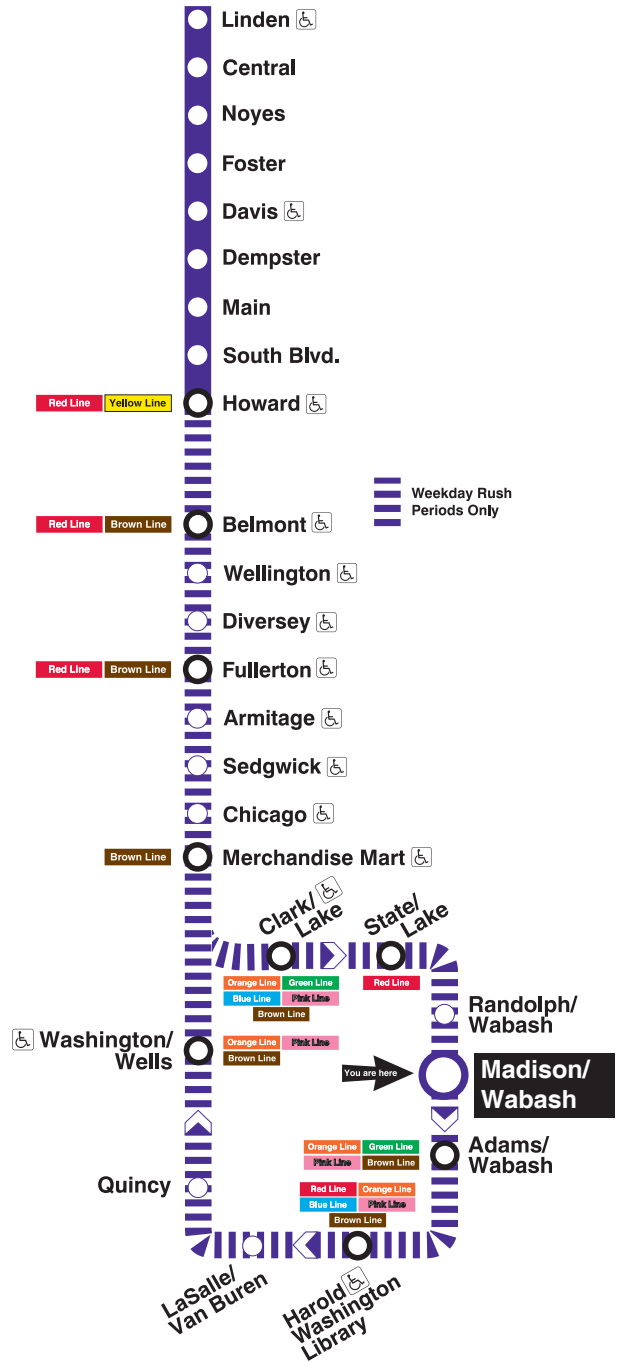

Madison/Wabash

Station Timetable

Purple Line Trains

To Linden

Weekdays					
6:07am	first train for AM rush				
6:22am	6:37	6:52			
7:07am	7:20	7:33	7:46	7:57	
8:06am	8:14	8:25	8:32	8:40	8:47 8:57
9:09am	9:22	9:36	9:49		
10:04am	10:19	last trains for AM rush			
3:19pm	first train for PM rush				
3:34pm	3:49				
4:03pm	4:17	4:28	4:39	4:49	4:57
5:06pm	5:14	5:20	5:28	5:37	5:47 5:57
6:08pm	6:18	6:29	6:39	6:50	
7:03pm	7:17	last trains for PM rush			

Purple Line service operates to Loop during weekday rush periods only. During all other times take Brown Line train toward Kimball to Fullerton or Belmont, transfer to a Red Line train toward Howard. Transfer at Howard to Purple Line service.