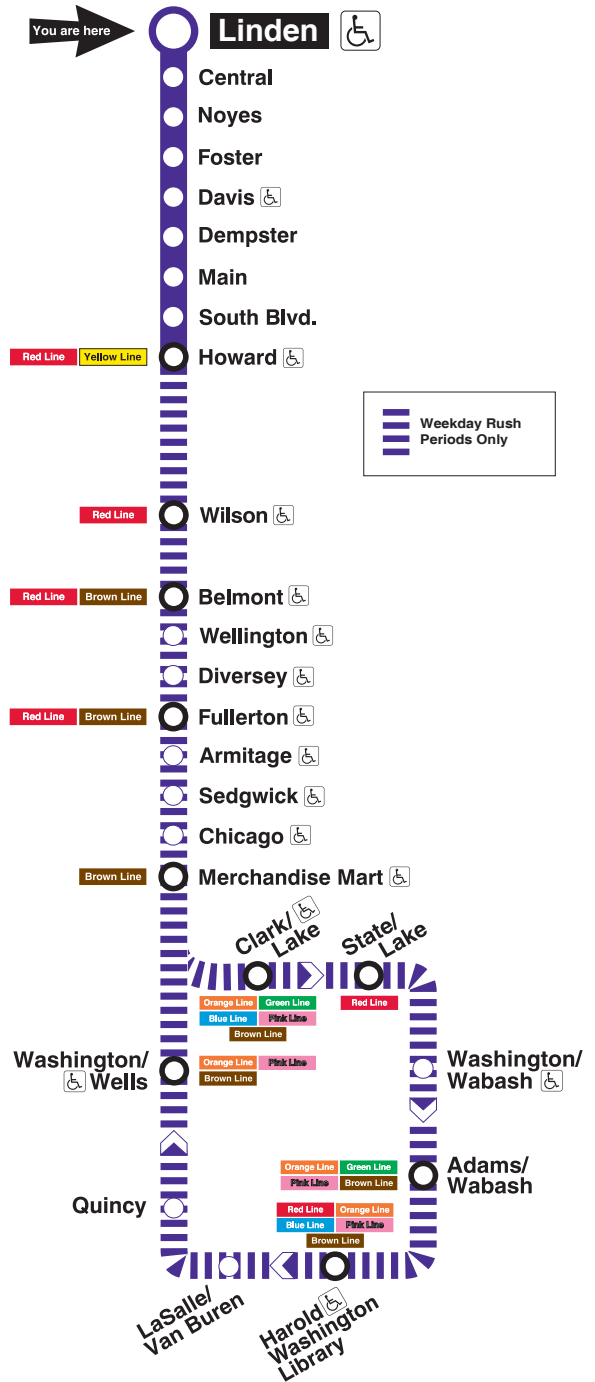

Linden

Station Timetable

Purple Line Trains

To Howard

Weekdays	Saturdays	Sundays
4:48am first train	5:30am 5:45 first trains	6:30am 6:45 first trains
5:03am 5:18 5:33 5:48	6:00am 6:15 6:30 6:45	7:00am 7:15 7:30 7:45
6:00am	7:00am 7:15 7:30 7:45	8:00am 8:15 8:30 8:45
every 9 to 12 minutes until	8:00am 8:15 8:30 8:45	9:00am 9:15 9:30 9:45
10:00am	9:00am 9:15 9:30 9:45	10:00am 10:15 10:30 10:45
every 10 to 15 minutes until	10:00am 10:15	11:00am 11:15
3:00pm	10:25am	11:25am
every 4 to 13 minutes until	every 12 minutes until	every 12 minutes until
7:00pm	7:15pm	6:15pm
every 10 minutes until	7:30pm 7:45	6:30pm 6:45
12:05am	8:00pm 8:15 8:30 8:45	7:00pm 7:15 7:30 7:45
12:19am 12:30 12:50	8:00pm 8:15 8:30 8:45	8:00pm 8:15 8:30 8:45
1:10am	9:00pm 9:15 9:30 9:45	9:00pm 9:15 9:30 9:45
1:30am last train Mon - Thu	10:00pm 10:15 10:30 10:45	10:00pm 10:15 10:30 10:45
1:50am	11:00pm 11:15 11:30 11:45	11:00pm 11:15 11:30 11:45
2:10am last train Fri only	12:00am 12:15 12:30 12:45	12:00am 12:15 12:30 12:45
	1:00am 1:15 1:30 1:45	1:00am 1:15 1:30
	2:00am 2:15 last trains	1:45am last train

To Loop

Weekdays
5:18am first train to Loop for AM rush
5:33am 5:48
6:03am 6:15 6:27 6:39 6:50
7:01am 7:12 7:23 7:33 7:42 7:51
8:00am 8:09 8:19 8:29 8:39 8:49
9:00am 9:12
9:24am last train to Loop for AM rush
2:25pm 2:40 2:55 first trains to Loop for PM rush
3:10pm 3:23 3:35 3:47 3:58
4:03pm 4:08 4:13 4:17 4:21 4:25 4:30 4:37 4:43 4:51
5:00pm 5:10 5:22 5:35 5:48
6:02pm 6:15
6:27pm last train to Loop for PM rush