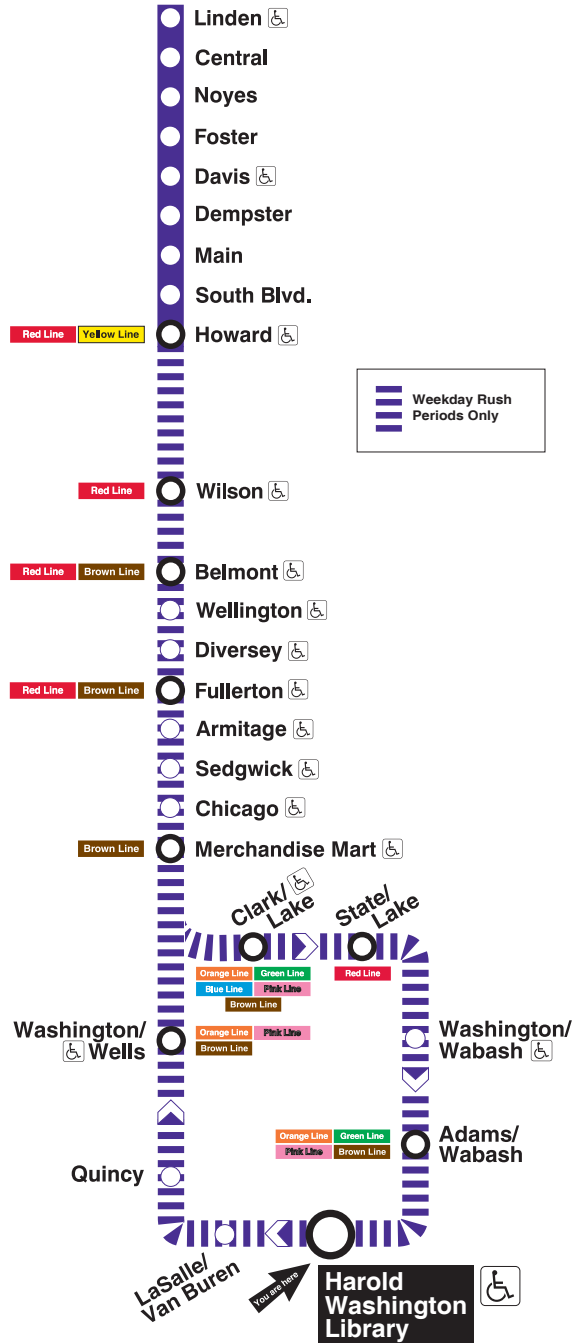

# Harold Washington Library State/Van Buren Station Timetable

## Purple Line Trains

### To Linden

Purple Line service operates to Loop during weekday rush periods only. During all other times take Brown Line train toward Kimball to Fullerton or Belmont, transfer to a Red Line train toward Howard. Transfer at Howard to Purple Line service.