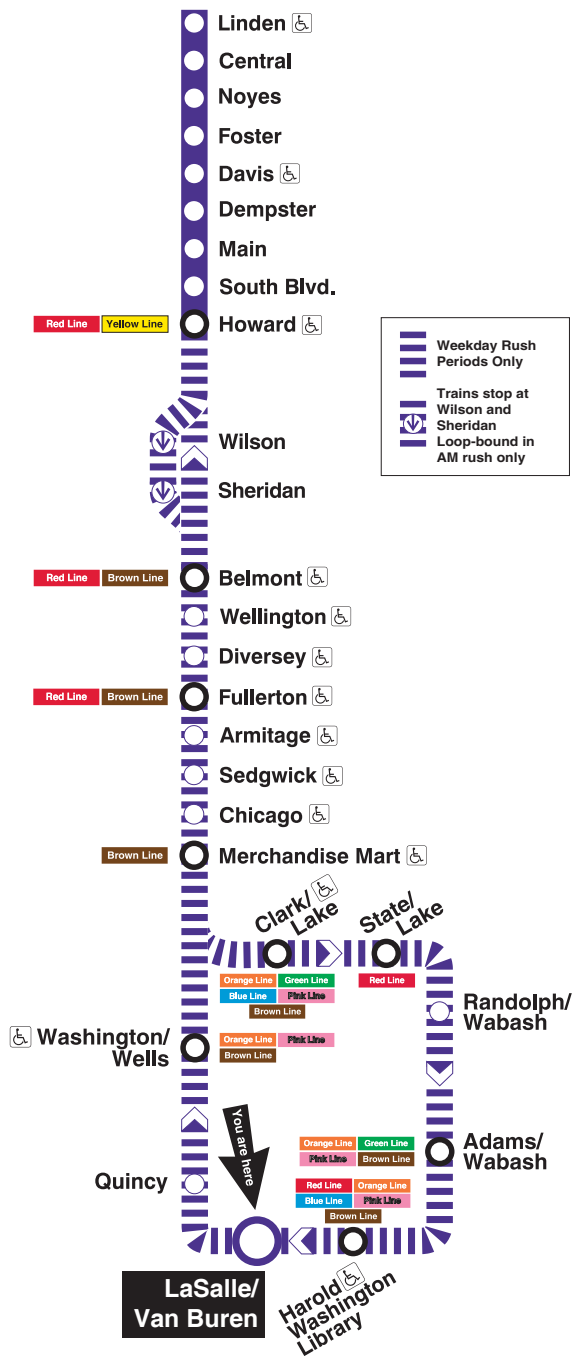

LaSalle/Van Buren

Station Timetable

Purple Line Trains

To Linden

Weekdays	
6:11am	first train for AM rush
6:25am	6:38 6:50
7:02am	7:15 7:27 7:40 7:52
8:04am	8:16 8:23 8:29 8:36 8:42 8:54
9:06am	9:18 9:28 9:39 9:51
10:02am	10:14 last trains for AM rush
3:20pm	first train for PM rush
3:32pm	3:44 3:56
4:08pm	4:20 4:32 4:44 4:50 4:57
5:03pm	5:10 5:16 5:22 5:28 5:34 5:40 5:46 5:57
6:09pm	6:20 6:32 6:44 6:55
7:07pm	7:19 last trains for PM rush

Purple Line service operates to Loop during weekday rush periods only. During all other times take Brown Line train toward Kimball to Fullerton or Belmont, transfer to a Red Line train toward Howard. Transfer at Howard to Purple Line service.

Train Tracker Real-Time Arrivals:

- For next train arrival times on your computer or smartphone, visit transitchicago.com/traintracker.
- For next train arrival times on your mobile phone, text CTATRAIN LASV to 41411.
- Message and data rates may apply. Check with your mobile carrier first.