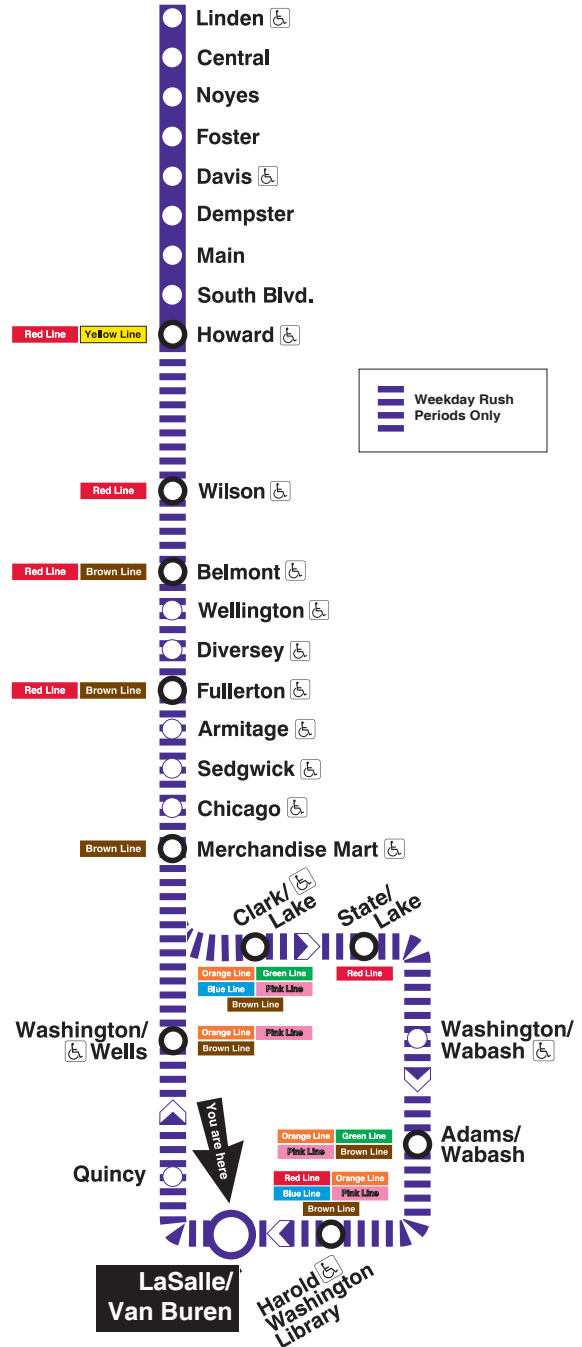

LaSalle/Van Buren

Station Timetable

Purple Line Trains

To Linden

Weekdays

6:06am						first train for AM rush
6:21am	6:36	6:51				
7:04am	7:16	7:28	7:40	7:51		
8:04am	8:15	8:25	8:35	8:44	8:53	
9:02am	9:12	9:22	9:31	9:41	9:51	
10:02am	10:13					last trains for AM rush
3:14pm						first train for PM rush
3:29pm	3:44	3:59				
4:12pm	4:24	4:37	4:48	4:54	4:59	
5:04pm	5:08	5:13	5:17	5:22	5:28	5:34
5:42pm	5:51	5:59	6:07	6:15	6:23	6:31
6:01pm	6:12	6:25	6:38	6:51		
7:04pm	7:16					last trains for PM rush

Purple Line service operates to Loop during weekday rush periods only. During all other times take Brown Line train toward Kimball to Fullerton or Belmont, transfer to a Red Line train toward Howard. Transfer at Howard to Purple Line service.

Train Tracker Real-Time Arrivals:

-  For next train arrival times on your computer or smartphone, visit transitchicago.com/traintracker.
 -  For next train arrival times on your mobile phone, text CTATRAIN LASV to 41411.
- Message and data rates may apply. Check with your mobile carrier first.