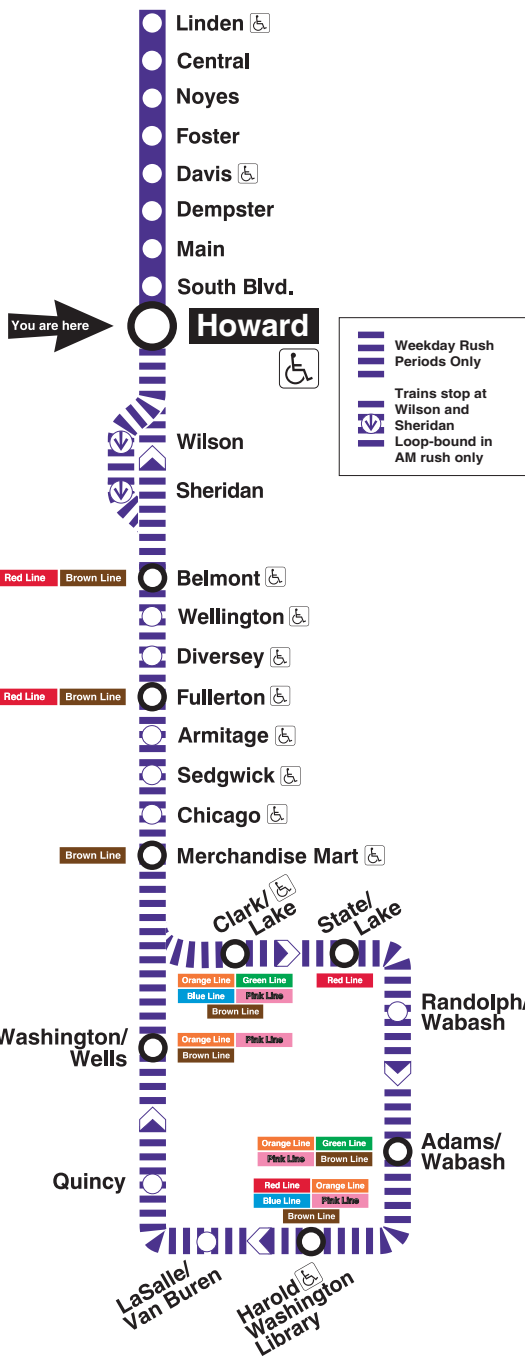

# Purple Line

## Station Timetable

### Purple Line Trains

#### To Loop

Weekdays
5:33am 5:47 5:59 first trains to Loop for AM rush
6:11am 6:23 6:35 6:47 6:59
7:11am 7:22 7:34 7:40 7:46 7:52 7:58
8:10am 8:22 8:34 8:46 8:58
9:10am 9:22
9:34am last train to Loop for AM rush
2:41pm 2:53 first trains to Loop for PM rush
3:05pm 3:17 3:29 3:41 3:53
4:04pm 4:10 4:17 4:23 4:29 4:35 4:41 4:47 4:53 4:59
5:05pm 5:17 5:29 5:41 5:53
6:05pm 6:17 6:29
6:41pm last train to Loop for PM rush