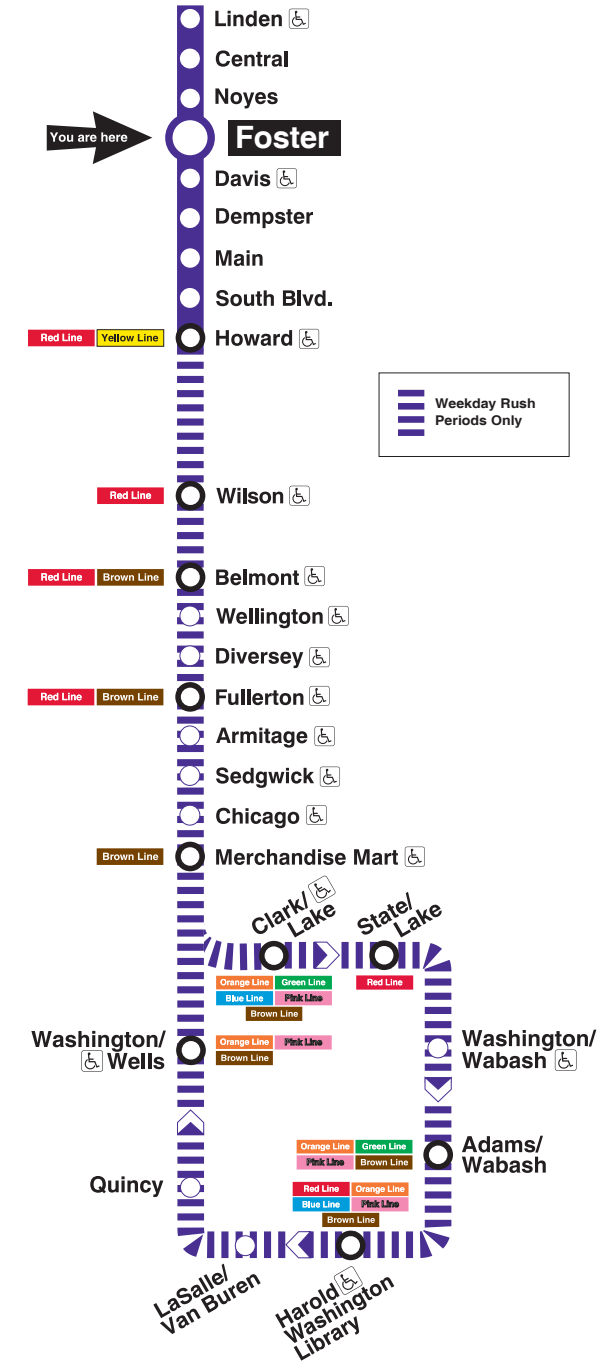

To Howard

Weekdays	Saturdays	Sundays
4:52am 5:07am 5:22 5:37 5:52 first train	5:34am 5:49am first train	6:34am 6:49am first train
6:05am	6:04am 6:19 6:34 6:49	6:34am 6:49am
every 9 to 15 minutes until	7:04am 7:19 7:34 7:49	7:04am 7:19 7:34 7:49
4:00pm	8:04am 8:19 8:34 8:49	8:04am 8:19 8:34 8:49
every 4 to 13 minutes until	9:04am 9:19 9:34 9:49	9:04am 9:19 9:34 9:49
7:00pm	10:04am 10:19 10:34 10:49	10:04am 10:19 10:34 10:49
every 10 minutes until	11:04am 11:19 11:34 11:49	11:04am 11:19 11:34 11:49
12:10am	12:04am 12:19 12:34 12:49	12:04am 12:19 12:34 12:49
12:23am 12:34 12:54	1:04am 1:19 1:34 1:49	1:04am 1:19 1:34 1:49
1:14am	2:04am 2:19 last trains	1:49am 1:19 1:34 last train
1:34am last train Mon - Thu		
1:54am		
2:14am last train Fri only		

To Loop

Weekdays
5:22am 5:37 5:52 first trains to Loop for AM rush
6:07am 6:19 6:31 6:43 6:54
7:05am 7:16 7:27 7:37 7:46 7:55
8:04am 8:13 8:23 8:33 8:43 8:53
9:04am 9:16 9:28 last trains to Loop for AM rush
2:29pm 2:44 2:59 first trains to Loop for PM rush
3:14pm 3:27 3:39 3:51
4:02pm 4:07 4:12 4:17 4:21 4:25 4:30 4:34 4:41 4:47 4:55
5:04pm 5:14 5:26 5:39 5:52
6:06pm 6:19
6:31pm last train to Loop for PM rush

Travel Information:

- Phone: 312-836-7000
- TTY: 312-836-4949
- Website: transitchicago.com

Customer Information:

- Phone: 1-888-YOUR-CTA (1-888-968-7282)
- TTY: 1-888-CTA-TTY1 (1-888-282-8891)
- Website: transitchicago.com

Train Tracker Real-Time Arrivals:

- For next train arrival times on your computer or smartphone, visit transitchicago.com/traintracker.
- For next train arrival times on your mobile phone, text CTATRAIN FOST to 41411.
- Message and data rates may apply. Check with your mobile carrier first.