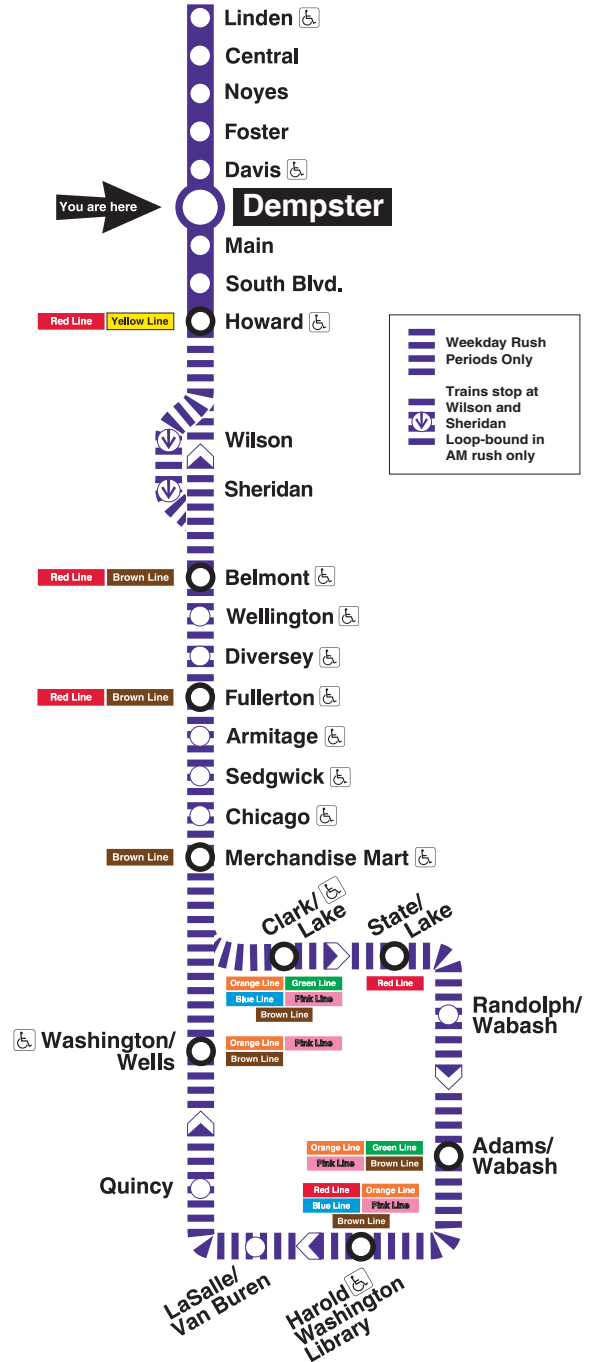

To Howard

Weekdays	Saturdays	Sundays
4:57am first train	5:37am first train	6:37am first train
5:12am 5:27 5:42 5:57	5:52am	6:52am
6:05am	6:07am 6:22 6:37 6:52	7:07am 7:22 7:37 7:52
every 8 to 14 minutes until 10:00am	7:07am 7:22 7:37 7:52	8:07am 8:22 8:37 8:52
every 10 to 13 minutes until 4:00pm	8:07am 8:22 8:37 8:52	9:07am 9:22 9:37 9:52
every 6 to 12 minutes until 10:35pm	10:07am 10:22 10:35am	11:07am 11:22 11:37 11:50
10:52pm		12:00pm
11:07pm 11:22 11:37 11:52		
12:07pm 12:22 12:37 12:52		
1:17am last train Mon - Thu		
1:37am last train Fri only		
1:57am		
2:17am last train Fri only		

To Loop

Weekdays
5:27am 5:41 5:53 first trains to Loop for AM rush
6:05am 6:17 6:29 6:41 6:53
7:05am 7:16 7:28 7:34 7:40 7:46 7:52
8:04am 8:16 8:28 8:40 8:52
9:04am 9:16 9:28 last trains to Loop for AM rush
2:35pm 2:47 2:59 first trains to Loop for PM rush
3:11pm 3:23 3:35 3:47 3:58
4:04pm 4:11 4:17 4:23 4:29 4:35 4:41 4:47 4:53 4:59
5:11pm 5:23 5:35 5:47 5:59
6:11pm 6:23
6:35pm last train to Loop for PM rush

Travel Information:

- Phone: 312-836-7000
- TTY: 312-836-4949
- Website: transitchicago.com

Customer Information:

- Phone: 1-888-YOUR-CTA (1-888-968-7282)
- TTY: 1-888-CTA-TTY1 (1-888-282-8891)
- Website: transitchicago.com

Train Tracker Real-Time Arrivals:

- For next train arrival times on your computer or smartphone, visit transitchicago.com/traintracker.
- For next train arrival times on your mobile phone, text CTATRAINDEMP to 41411.