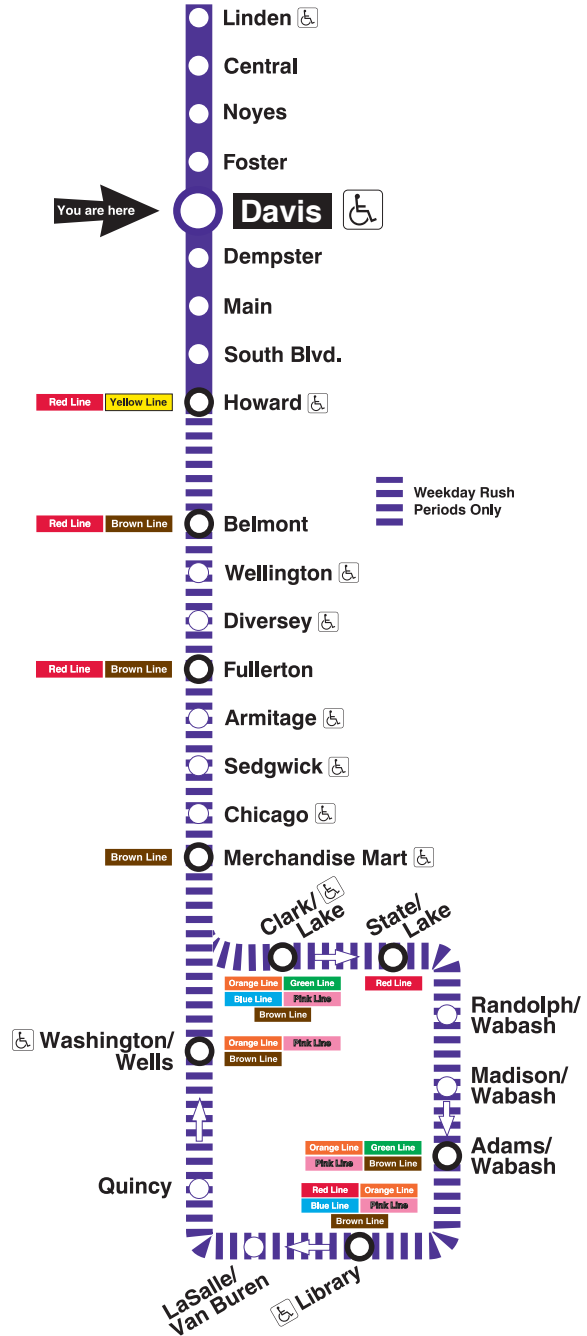

To Howard

Weekdays		Saturdays		Sundays	
4:57am	5:12am	5:35am	5:50am	6:33am	6:48am
5:27	5:42 5:57	6:05am	6:20 6:35 6:50	7:03am	7:18 7:33 7:48
6:10am		7:03am	7:16 7:29 7:41 7:53	8:03am	8:18 8:33 8:47
		8:00am		9:00am	
every 8 to 15 minutes until 10:00am		every 10 to 12 minutes until 9:00pm		every 10 to 12 minutes until 7:55pm	
every 10 minutes until 2:00pm		9:14pm 9:28 9:42 9:57		8:05pm 8:17 8:30 8:43 8:57	
every 8 to 15 minutes until 7:00pm		10:12pm 10:27 10:42 10:57		9:12pm 9:27 9:42 9:57	
every 10 minutes until 11:05pm		11:12pm 11:27 11:42 11:57		10:12pm 10:27 10:42 10:57	
11:16pm	11:29 11:43 11:57	12:12pm 12:27 12:42 12:57		11:12pm 11:27 11:42 11:57	
12:12am	12:27 12:42 12:57 1:12	1:12am 1:27 1:42 1:57		12:12am 12:27 12:42 12:57	
1:27am	1:42 last trains Mon - Thu	2:12am 2:27		1:12am 1:27 1:42 last trains	
1:57am					
2:12am	2:27 last trains Fri only				

To Loop

Weekdays	
5:27am	5:42 5:57
6:12am	6:27 6:39 6:51
7:03am	7:15 7:24 7:33 7:41 7:49 7:57
8:05am	8:14 8:25 8:37 8:52
9:07am	9:22 9:37
first trains to Loop for AM rush	
last trains to Loop for AM rush	
first trains to Loop for PM rush	
last train to Loop for PM rush	

Travel Information:

- Phone: 836-7000 (any local area code)
- TTY: 312-836-4949
- Website: transitchicago.com

Customer Information:

- Phone: 1-888-YOUR-CTA (1-888-968-7282)
- TTY: 1-888-CTA-TTY1 (1-888-282-8891)
- Website: transitchicago.com

eff. 8/09

Chicago Transit Authority