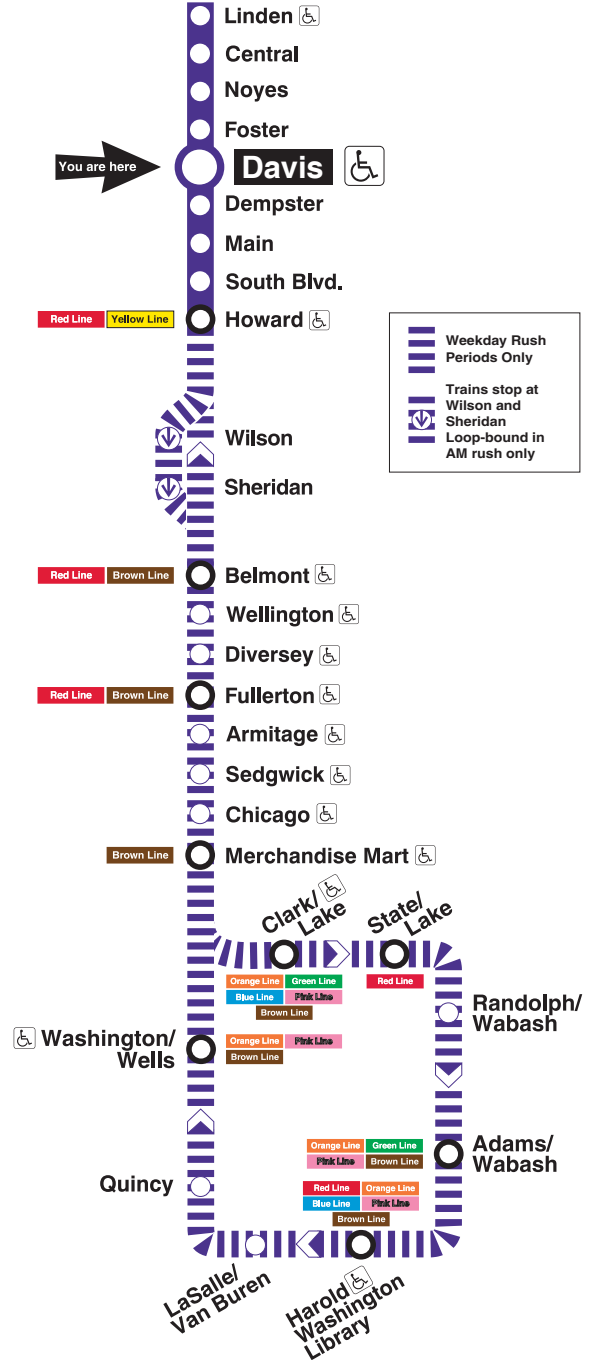

To Loop

Weekdays
5:26am 5:40 5:52 first trains to Loop for AM rush
6:04am 6:16 6:28 6:40 6:52
7:04am 7:15 7:27 7:33 7:39 7:45 7:51
8:03am 8:15 8:27 8:39 8:51
9:03am 9:15
9:27am Last train to Loop for AM rush
2:34pm 2:46 2:58 first trains to Loop for PM rush
3:10pm 3:22 3:34 3:46 3:57
4:03pm 4:10 4:16 4:22 4:28 4:34 4:40 4:46 4:52 4:58
5:10pm 5:22 5:34 5:46 5:58
6:10pm 6:22
6:34pm last train to Loop for PM rush

Travel Information:

- Phone: 312-836-7000
- TTY: 312-836-4949
- Website: transitchicago.com

Customer Information:

- Phone: 1-888-YOUR-CTA (1-888-968-7282)
- TTY: 1-888-CTA-TTY1 (1-888-282-8891)
- Website: transitchicago.com

Train Tracker Real-Time Arrivals:

- For next train arrival times on your computer or smartphone, visit transitchicago.com/traintracker.
- For next train arrival times on your mobile phone, text CTATRAN DAVI to 41411.