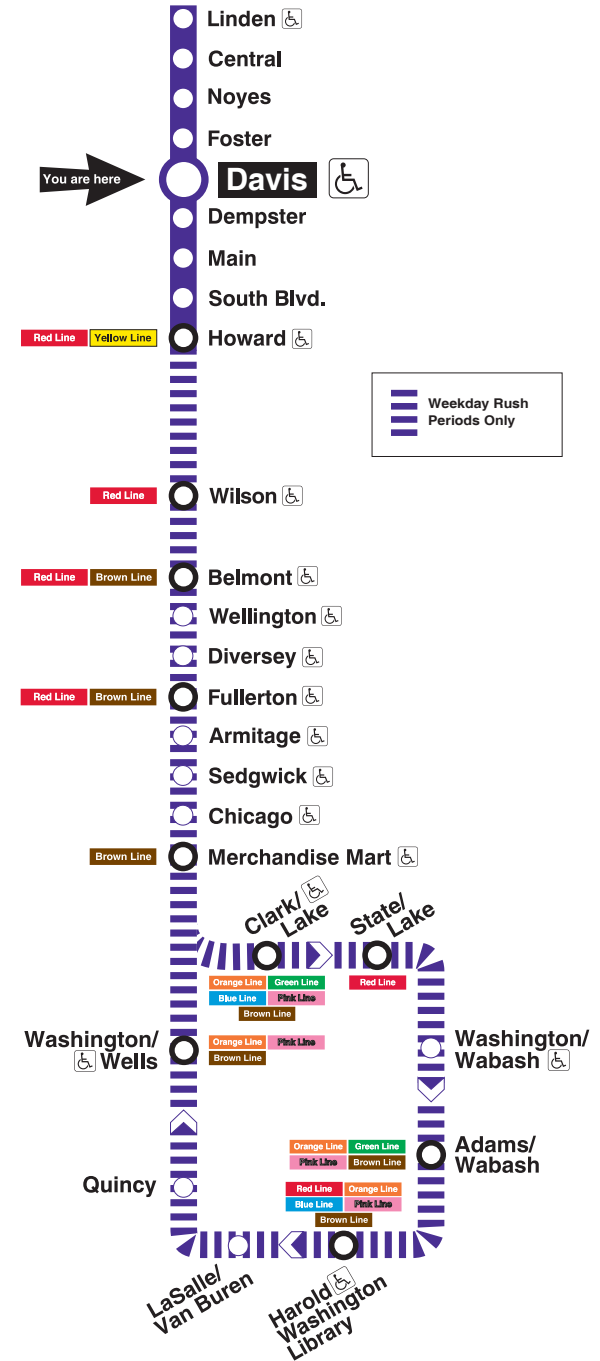

To Howard

Weekdays		Saturdays		Sundays	
4:54am	5:09am	5:36am	5:51am	6:36am	6:51am
5:24	5:39	6:06am	6:21	7:06am	7:21
5:54	6:09	6:36	6:51	7:36	7:51
6:10am		7:06am	7:21	8:06am	8:21
every 9 to 15 minutes until		7:36	7:51	8:36	8:51
		8:06am	8:21	9:06am	9:21
		8:36	8:51	10:06am	10:21
		9:06am	9:21	10:36	10:51
		9:36	9:51	11:06am	11:21
		10:06am	10:21	11:36am	
		10:36am			
4:00pm		7:20pm	7:36pm	8:06pm	8:21
		7:36pm	7:51	8:36pm	8:51
		8:06pm	8:21	9:06pm	9:21
		8:36	8:51	10:06pm	10:21
		9:06pm	9:21	10:36	10:51
		9:36	9:51	11:06pm	11:21
		10:06pm	10:21	11:36pm	11:51
		10:36pm	10:51	12:06am	12:21
		11:06pm	11:21	12:36am	12:51
		11:36pm	11:51	1:06am	1:21
		12:06am	12:21	1:36am	
		12:36am	12:51		
		1:06am	1:21		
		1:36am	1:51		
1:56am		2:06am	2:21	1:51am	
last train Mon - Thu		last trains		last train	

To Loop

Weekdays	
5:24am	5:39
5:54	6:09
6:21	6:33
6:45	6:56
7:07am	7:18
7:29	7:39
7:48	7:57
8:06am	8:15
8:25	8:35
8:45	8:55
9:06am	9:18
9:30	
last trains to Loop for AM rush	
2:31pm	2:46
3:01pm	3:16
3:29	3:41
3:53	
4:04pm	4:09
4:14	4:19
4:23	4:27
4:31	4:36
4:43	4:49
4:57	
5:06pm	5:16
5:28	5:41
5:54	
6:08pm	6:21
6:33pm	
last train to Loop for PM rush	

Travel Information:

- Phone: 312-836-7000
- TTY: 312-836-4949
- Website: transitchicago.com

Customer Information:

- Phone: 1-888-YOUR-CTA (1-888-968-7282)
- TTY: 1-888-CTA-TTY1 (1-888-282-8891)
- Website: transitchicago.com

Train Tracker Real-Time Arrivals:

- For next train arrival times on your computer or smartphone, visit transitchicago.com/traintracker.
- For next train arrival times on your mobile phone, text CTATRIN DAVI to 41411.