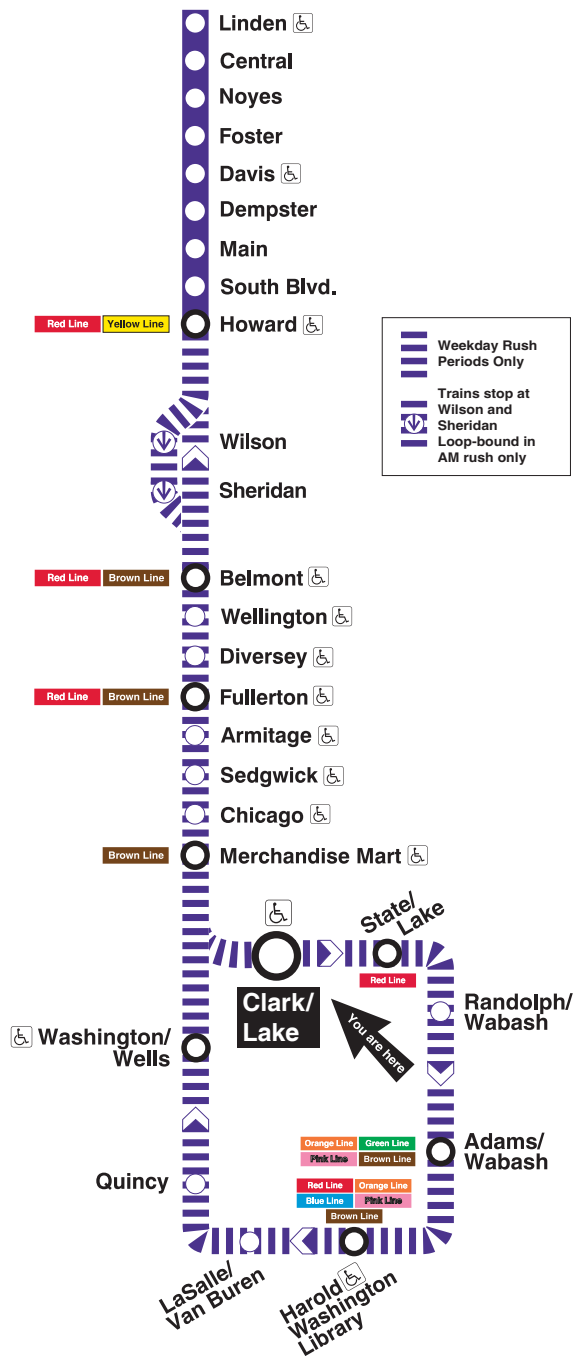

Clark/Lake

Station Timetable

Purple Line Trains

To Linden

Weekdays

6:04am	first train for AM rush				
6:18am	6:30	6:42	6:54		
7:07am	7:19	7:32	7:44	7:56	
8:08am	8:15	8:21	8:27	8:33	8:45 8:57
9:09am	9:20	9:31	9:43	9:55	
10:07am	last train for AM rush				
3:12pm	first train for PM rush				
3:24pm	3:36	3:48			
4:00pm	4:12	4:24	4:35	4:41	4:48 4:54
5:01pm	5:07	5:13	5:19	5:25	5:31 5:37 5:48
6:00pm	6:12	6:24	6:36	6:47	6:59
7:11pm	last train for PM rush				

Purple Line service operates to Loop during weekday rush periods only. During all other times take Brown Line train toward Kimball to Fullerton or Belmont, transfer to a Red Line train toward Howard. Transfer at Howard to Purple Line service.