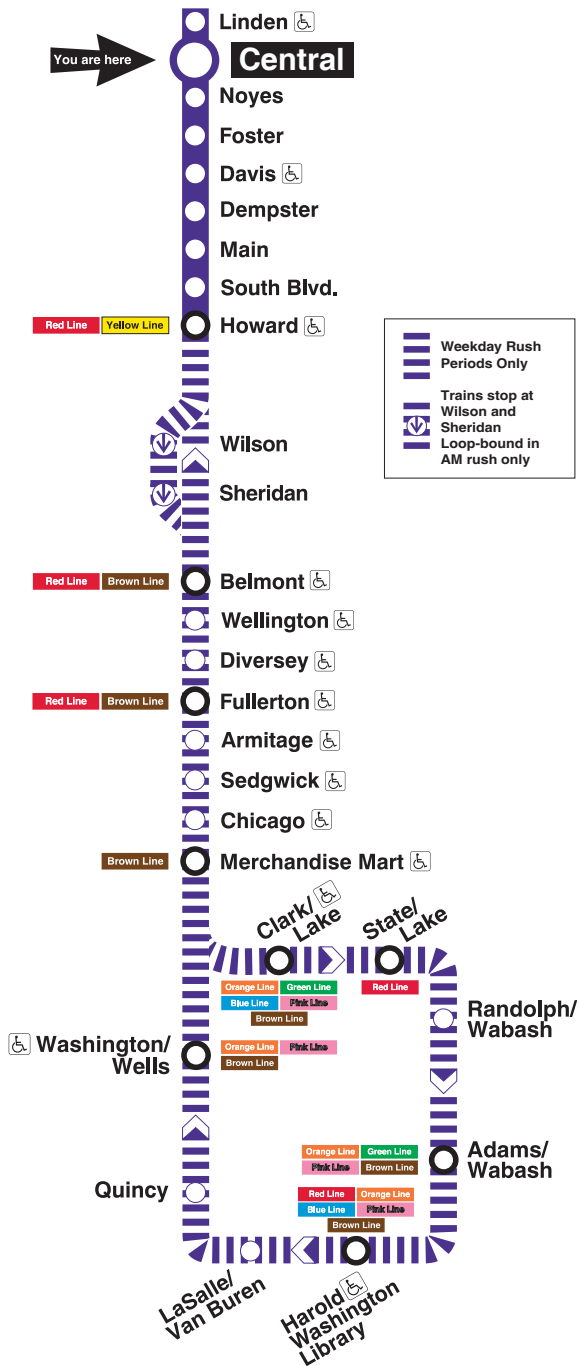

To Loop

Weekdays
5:22am 5:36 5:48 first trains to Loop for AM rush 6:00am 6:12 6:24 6:36 6:48 7:00am 7:11 7:23 7:29 7:35 7:41 7:47 7:59 8:11am 8:23 8:35 8:47 8:59 9:11am 9:23 last trains to Loop for AM rush
2:30pm 2:42 2:54 first trains to Loop for PM rush 3:06pm 3:18 3:30 4:42 3:53 3:59 4:06pm 4:12 4:18 4:24 4:30 4:36 4:42 4:48 4:54 5:06pm 5:18 5:30 5:42 5:54 6:06pm 6:18 6:30 last trains to Loop for PM rush

Travel Information:

- Phone: 312-836-7000
- TTY: 312-836-4949
- Website: transitchicago.com

Customer Information:

- Phone: 1-888-YOUR-CTA (1-888-968-7282)
- TTY: 1-888-CTA-TTY1 (1-888-282-8891)
- Website: transitchicago.com

Train Tracker Real-Time Arrivals:

- For next train arrival times on your computer or smartphone, visit transitchicago.com/traintracker.
- For next train arrival times on your mobile phone, text CTATRAIN CENP to 41411.