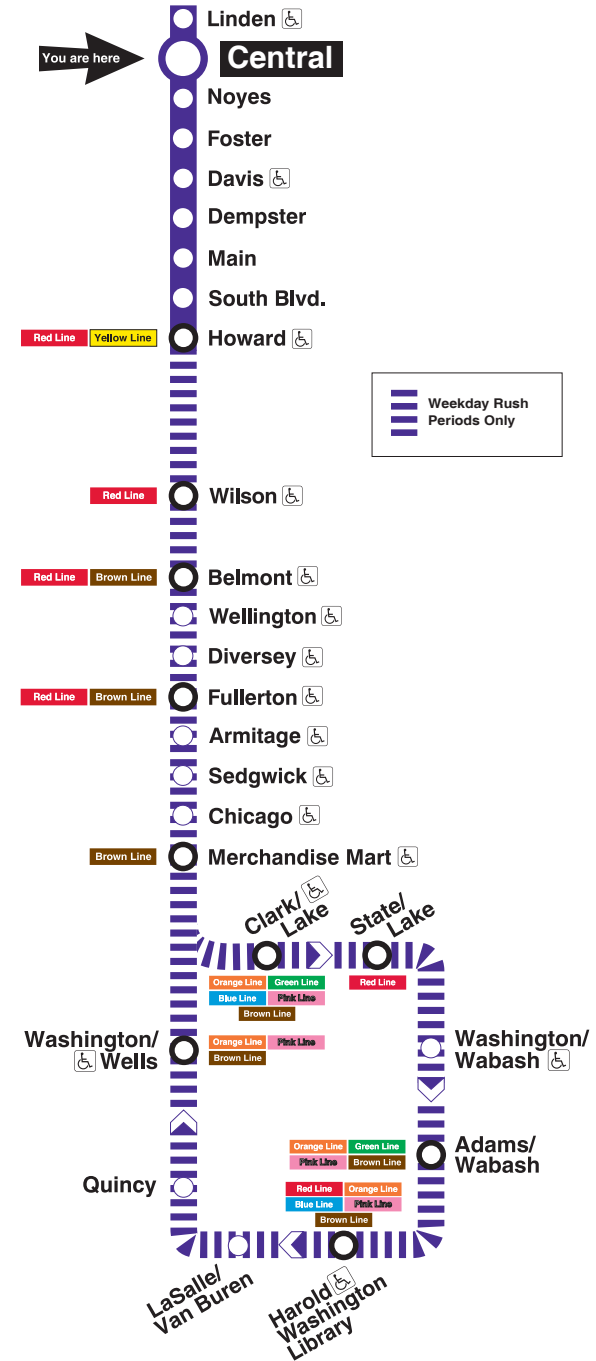

To Loop

Weekdays					
5:20am	5:35	5:50	first	trains	to Loop for AM rush
6:05am	6:17	6:29	6:41	6:52	
7:03am	7:14	7:25	7:35	7:44	7:53
8:02am	8:11	8:21	8:31	8:41	8:51
9:02am	9:14	9:26	last	trains	to Loop for AM rush
2:27pm	2:42	2:57	first	trains	to Loop for PM rush
3:12pm	3:25	3:37	3:49		
4:00pm	4:05	4:10	4:15	4:19	4:23
4:28	4:32	4:39	4:45	4:53	
5:02pm	5:12	5:24	5:37	5:50	
6:04pm	6:17				
6:29pm	last train to Loop for PM rush				

Travel Information:

- Phone: 312-836-7000
- TTY: 312-836-4949
- Website: transitchicago.com

Customer Information:

- Phone: 1-888-YOUR-CTA (1-888-968-7282)
- TTY: 1-888-CTA-TTY1 (1-888-282-8891)
- Website: transitchicago.com

Train Tracker Real-Time Arrivals:

- For next train arrival times on your computer or smartphone, visit transitchicago.com/traintracker.
- For next train arrival times on your mobile phone, text CTATRAIN CENP to 41411.