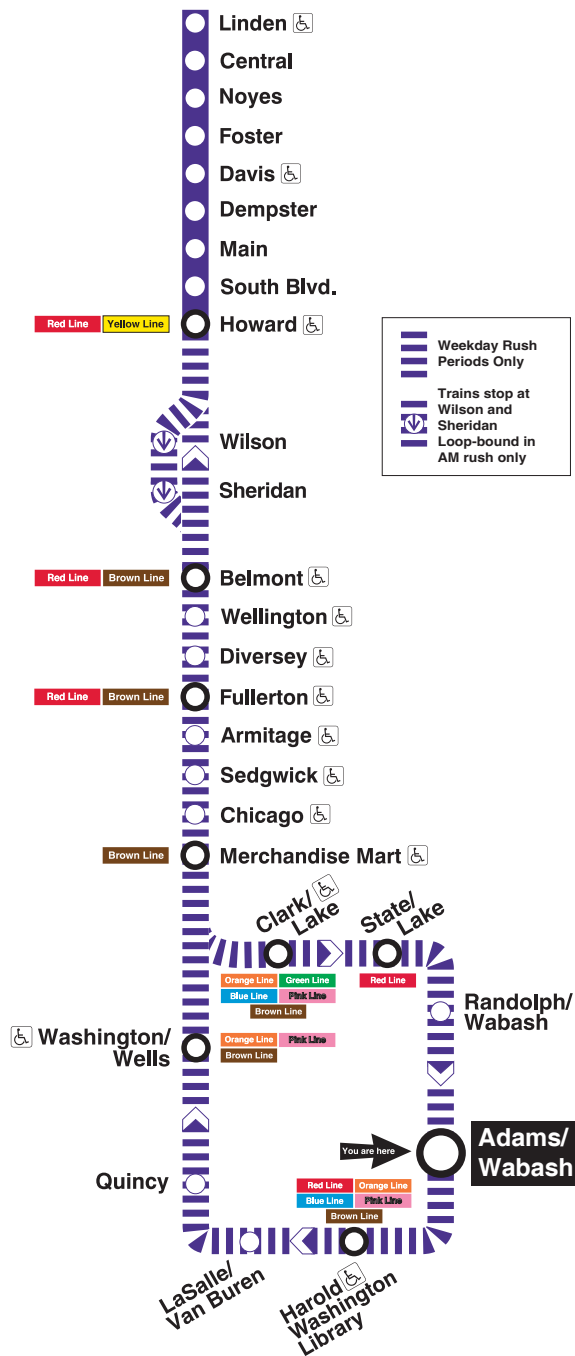

## Station Timetable

### Purple Line Trains

#### To Linden

Purple Line service operates to Loop during weekday rush periods only. During all other times take Brown Line train toward Kimball to Fullerton or Belmont, transfer to a Red Line train toward Howard. Transfer at Howard to Purple Line service.