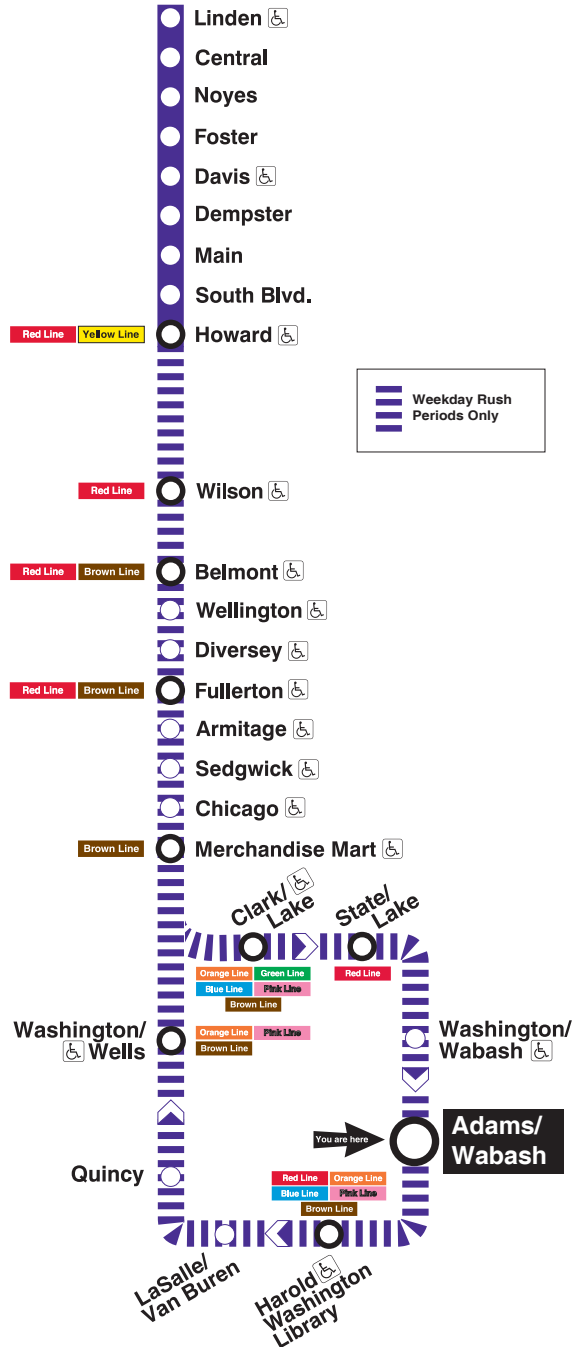

## Station Timetable

### Purple Line Trains

#### To Linden

Purple Line service operates to Loop during weekday rush periods only. During all other times take Brown Line train toward Kimball to Fullerton or Belmont, transfer to a Red Line train toward Howard. Transfer at Howard to Purple Line service.