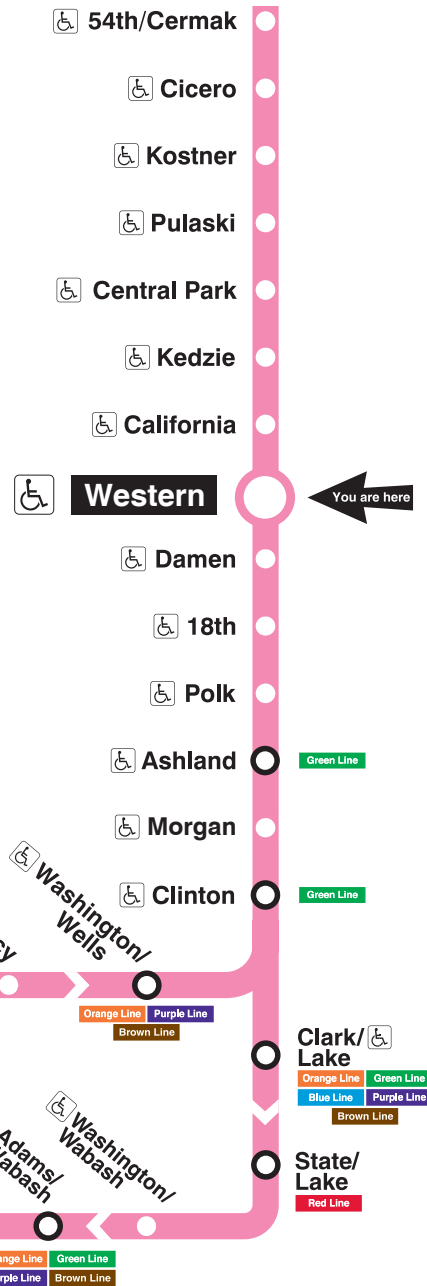

Western

Station Timetable

Pink Line Trains

To 54th/Cermak

Weekdays	Saturdays	Sundays
4:55am first train	5:55am first train	5:55am first train
5:10am 5:25 5:40 5:55	6:10am 6:25 6:40 6:55	6:10am 6:25 6:40 6:55
6:11am 6:24 6:36 6:48	7:05am	7:10am 7:25 7:40 7:55
7:00am		8:10am 8:25 8:40 8:55
		9:05am
every 8 to 10 minutes until		
11:00am	every 12 minutes until	every 12 minutes until
every 10 to 12 minutes until		
4:00pm		
every 8 to 12 minutes until		
10:55pm	10:55pm	7:55pm
11:10pm 11:25 11:40 11:55	11:10pm 11:25 11:40 11:55	8:10pm 8:25 8:40 8:55
12:10am 12:25 12:40 12:55	12:10am 12:25 12:40 12:55	9:10pm 9:25 9:40 9:55
1:15am 1:35	1:15am 1:35	10:10pm 10:25 10:40 10:55
1:55am last train	1:55am last train	11:10pm 11:25 11:40 11:55
		12:15am 12:35 12:55
		1:15am 1:35
		1:55am last train

To Loop

Weekdays	Saturdays	Sundays
4:14am first train	5:14am first train	5:14am first train
4:29am 4:44 4:59	5:29am 5:44 5:59	5:29am 5:44 5:59
5:14am 5:29 5:41 5:53	6:15am	6:14am 6:29 6:44 6:59
6:05am		7:14am 7:29 7:44 7:59
		8:15am
every 8 to 11 minutes until		
10:00am	every 12 minutes until	every 12 minutes until
every 10 to 12 minutes until		
3:00pm		
every 8 to 10 minutes until		
7:00pm		
every 10 to 12 minutes until		
10:15pm	10:15pm	7:15pm
10:29pm 10:44 10:59	10:29pm 10:44 10:59	7:29pm 7:44 7:59
11:14pm 11:29 11:44 11:59	11:14pm 11:29 11:44 11:59	8:14pm 8:29 8:44 8:59
12:14am 12:34 12:54	12:14am 12:34 12:54	9:14pm 9:29 9:44 9:59
1:14am last train	1:14am last train	10:14pm 10:29 10:44 10:59
		11:14pm 11:34 11:54
		12:14am 12:34 12:54
		1:14am last train

Train Tracker Real-Time Arrivals:

- For next train arrival times on your computer or smartphone, visit transitchicago.com/traintracker.
- For next train arrival times on your mobile phone, text CTATRAIN WESP to 41411.
- Message and data rates may apply. Check with your mobile carrier first.