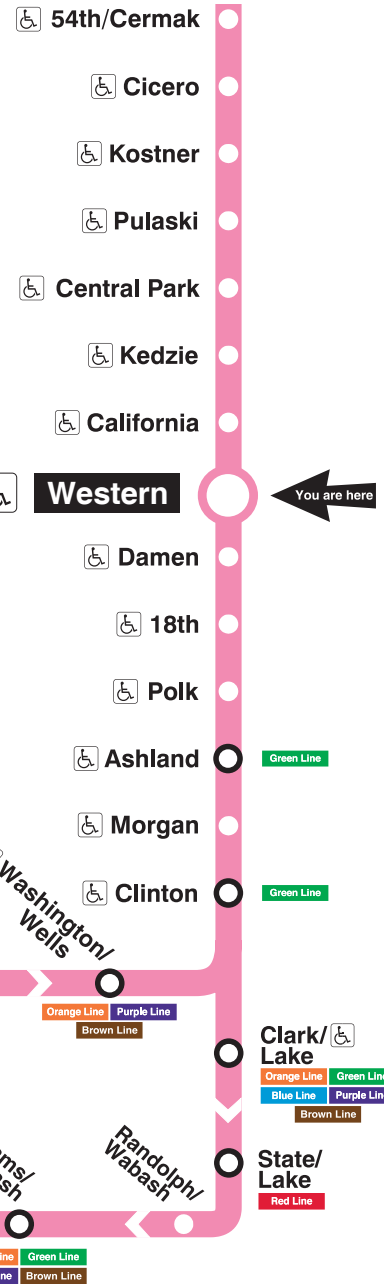

# Western

## Station Timetable

### Pink Line Trains

#### To Loop

Weekdays	Saturdays	Sundays
4:16am first train	5:14am first train	5:14am first train
4:31am 4:46	5:29am 5:44 5:59	5:29am 5:44 5:59
5:01am 5:16 5:29 5:41 5:53	6:15am	6:14am 6:29 6:44 6:59
6:05am		7:14am 7:29 7:44 7:59
		8:15am
every 8 to 11 minutes until		
10:00am	every 12 minutes until	every 12 minutes until
every 10 to 12 minutes until		
3:00pm		
every 8 to 10 minutes until		7:15pm
7:00pm		7:29pm 7:44 7:59
every 10 to 12 minutes until		8:14pm 8:29 8:44 8:59
10:15pm	10:15pm	9:14pm 9:29 9:44 9:59
10:29pm 10:44 10:59	10:29pm 10:44 10:59	10:14pm 10:29 10:44 10:59
11:14pm 11:29 11:44 11:59	11:14pm 11:29 11:44 11:59	11:14pm 11:34 11:54
12:14am 12:34 12:54	12:14am 12:34 12:54	12:14am 12:34 12:54
1:14am last train	1:14am last train	1:14am last train