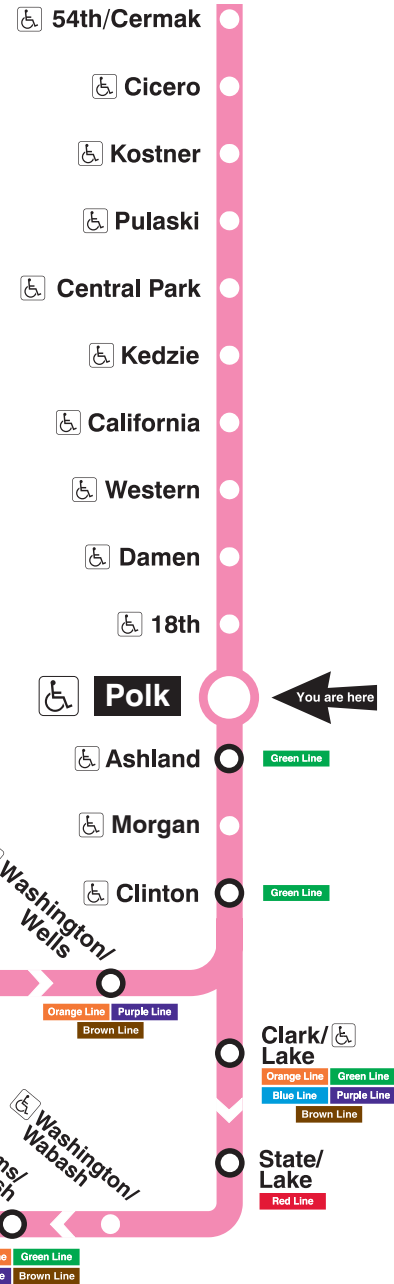

## Station Timetable

### Pink Line Trains

#### To 54th/Cermak

Weekdays	Saturdays	Sundays
4:49am first train	5:49am first train	5:49am first train
5:04am 5:19 5:34 5:49	6:04am 6:19 6:34 6:49	6:04am 6:19 6:34 6:49
6:05am 6:18 6:30 6:42	7:00am	7:04am 7:19 7:34 7:49
6:55am		8:04am 8:19 8:34 8:49
		9:00am
every 8 to 10 minutes until	every 12 minutes until	every 12 minutes until
11:00am		
every 10 to 12 minutes until		
4:00pm		
every 8 to 12 minutes until		7:50pm
10:50pm	10:50pm	8:04pm 8:19 8:34 8:49
11:04pm 11:19 11:34 11:49	11:04pm 11:19 11:34 11:49	9:04pm 9:19 9:34 9:49
12:04pm 12:19 12:34 12:49	12:04am 12:19 12:34 12:49	10:04pm 10:19 10:34 10:49
1:09am 1:29	1:09am 1:29	11:04pm 11:19 11:34 11:49
1:49am last train	1:49am last train	12:09am 12:29 12:49
		1:09am 1:29
		1:49am last train

#### To Loop

Weekdays	Saturdays	Sundays
4:19am first train	5:19am first train	5:19am first train
4:34am 4:49	5:34am 5:49	5:34am 5:49
5:04am 5:19 5:35 5:47 5:59	6:04am	6:04am 6:19 6:34 6:49
6:10am	6:20am	7:04am 7:19 7:34 7:49
		8:04am 8:19
every 8 to 11 minutes until	every 12 minutes until	every 12 minutes until
11:00am		
every 12 minutes until		
3:00pm		
every 8 to 10 minutes until		
7:00pm		
every 10 to 12 minutes until		7:20pm
10:20pm	10:20pm	7:34pm 7:49
10:34pm 10:49	10:34pm 10:49	8:04pm 8:19 8:34 8:49
11:04pm 11:19 11:34 11:49	11:04pm 11:19 11:34 11:49	9:04pm 9:19 9:34 9:49
12:04pm 12:19 12:39 12:59	12:04am 12:19 12:39 12:59	10:04pm 10:19 10:34 10:49
1:19am last train	1:19am last train	11:04pm 11:19 11:39 11:59
		12:19am 12:39 12:59
		1:19am last train