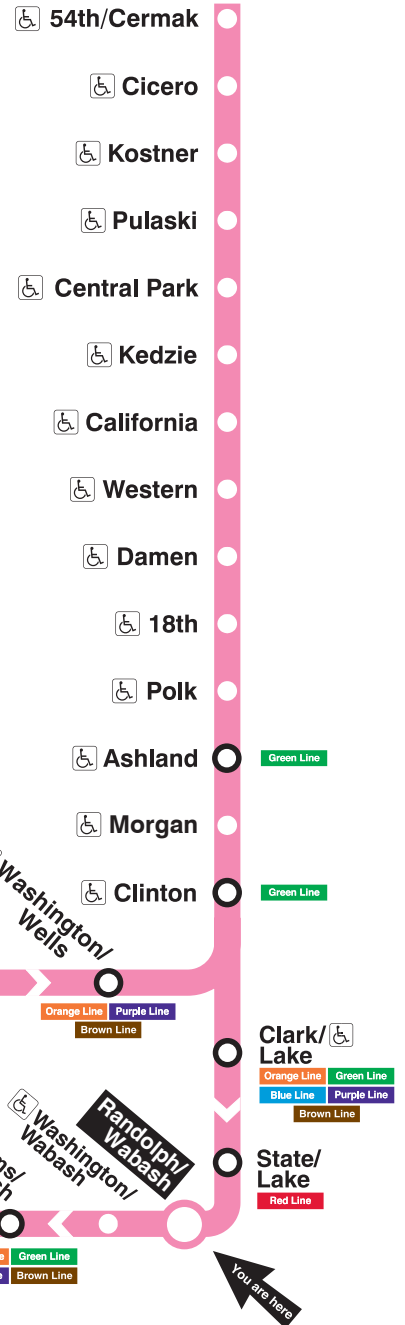

Washington/Wabash

Station Timetable

Pink Line Trains

To 54th/Cermak

| Weekdays | Saturdays | Sundays |
|--------------------------------------|---------------------------|---------------------------|
| 4:32am first train | 5:32am first train | 5:32am first train |
| 4:47am | 5:47am | 5:47am |
| 5:02am 5:17 5:32 5:48 | 6:02am 6:17 | 6:02am 6:17 6:32 6:47 |
| 6:00am 6:12 6:24 | 6:30am | 7:02am 7:17 7:32 7:47 |
| 6:35am | | 8:02am 8:17 |
| every 8 to 10 minutes until 11:00am | | 8:30am |
| every 12 minutes until 3:00pm | every 12 minutes until | every 12 minutes until |
| every 8 to 10 minutes until 7:00pm | | |
| every 10 to 12 minutes until 10:35pm | | 7:30pm |
| 10:47pm | 10:30pm | 7:47pm |
| 11:02pm 11:17 11:32 11:47 | 11:02pm 11:17 11:32 11:47 | 8:02pm 8:17 8:32 8:47 |
| 12:02am 12:17 12:32 12:52 | 12:02am 12:17 12:32 12:52 | 9:02pm 9:17 9:32 9:47 |
| 1:12am | 1:12am | 10:02pm 10:17 10:32 10:47 |
| 1:32am last train | 1:32am last train | 11:02pm 11:17 11:32 11:52 |
| | | 12:12am 12:32 12:52 |
| | | 1:12am |
| | | 1:32am last train |

Travel Information:

- Phone: 312-836-7000
- TTY: 312-836-4949
- Website: transitchicago.com

Customer Information:

- Phone: 1-888-YOUR-CTA (1-888-968-7282)
- TTY: 1-888-CTA-TTY1 (1-888-282-8891)
- Website: transitchicago.com

Train Tracker Real-Time Arrivals:

- For next train arrival times on your computer or smartphone, visit transitchicago.com/traintracker.
- For next train arrival times on your mobile phone, text CTATRAIN WAWA to 41411.
- Message and data rates may apply. Check with your mobile carrier first.