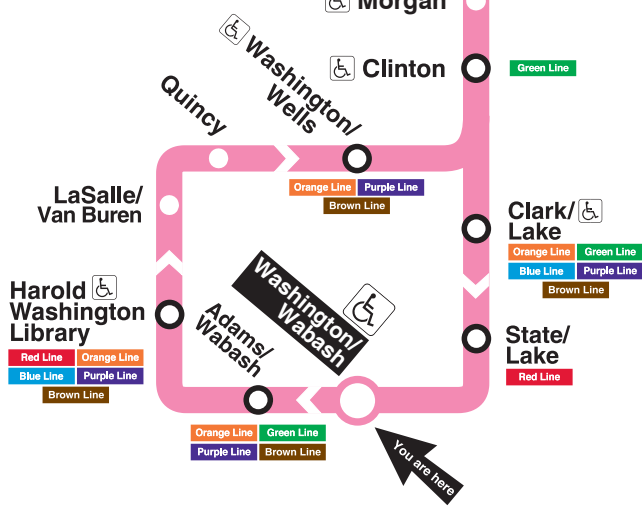

# Washington/Wabash

## Station Timetable

### Pink Line Trains

#### To 54th/Cermak

Weekdays	Saturdays	Sundays
4:34am first train	5:32am first train	5:32am first train
4:49am	5:47am	5:47am
5:04am 5:19 5:34 5:48	6:02am 6:17	6:02am 6:17 6:32 6:47
6:00am 6:12 6:24	6:30am	7:02am 7:17 7:32 7:47
6:35am		8:02am 8:17
every 8 to 10 minutes until		8:30am
11:00am		
every 12 minutes until		every 12 minutes until
3:00pm	every 12 minutes until	every 12 minutes until
every 8 to 10 minutes until		
7:00pm		
every 10 to 12 minutes until		7:30pm
10:35pm	10:30pm	7:47pm
10:47pm	10:47pm	8:02pm 8:17 8:32 8:47
11:02pm 11:17 11:32 11:47	11:02pm 11:17 11:32 11:47	9:02pm 9:17 9:32 9:47
12:02am 12:17 12:32 12:52	12:02am 12:17 12:32 12:52	10:02pm 10:17 10:32 10:47
1:12am	1:12am	11:02pm 11:17 11:32 11:52
1:32am last train	1:32am last train	12:12am 12:32 12:52
		1:12am
		1:32am last train