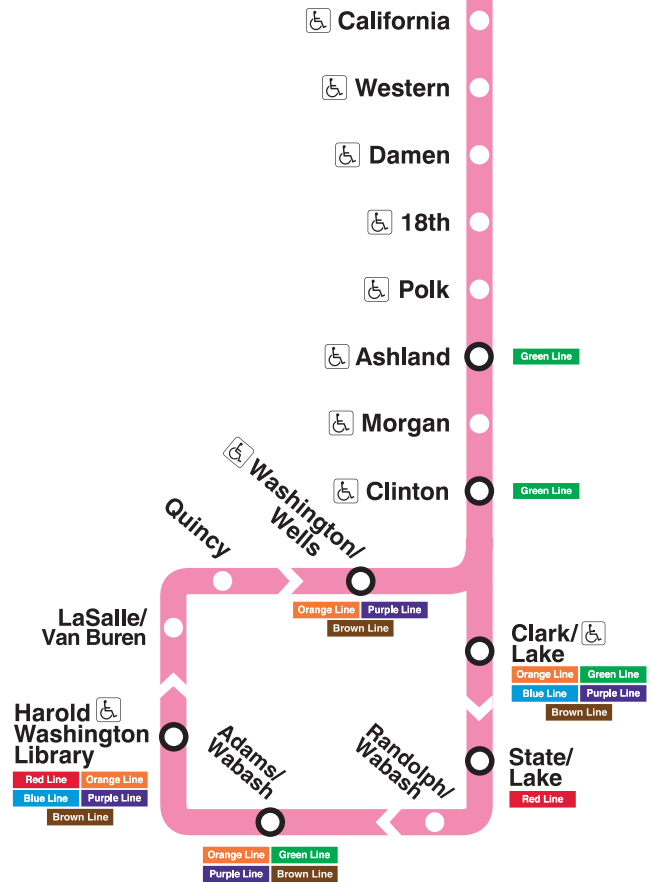

Kedzie

Station Timetable

Pink Line Trains

To 54th/Cermak

Weekdays	Saturdays	Sundays
4:59am first train	5:58am first train	5:58am first train
5:14am 5:29 5:44 5:59	6:13am 6:28 6:43 6:58	6:13am 6:28 6:43 6:58
6:13am 6:26 6:38 6:50	7:10am	7:13am 7:28 7:43 7:58
7:00am		8:13am 8:28 8:43 8:58
every 8 to 10 minutes until		9:10am
11:00am	every 12 minutes until	every 12 minutes until
every 10 to 12 minutes until		
4:00pm		
every 8 to 12 minutes until		7:55pm
11:00pm	10:55pm	8:13pm 8:28 8:43 8:58
11:12pm 11:27 11:42 11:57	11:13pm 11:28 11:43 11:58	9:13pm 9:28 9:43 9:58
12:12am 12:27 12:42 12:57	12:13am 12:28 12:43 12:58	10:13pm 10:28 10:43 10:58
1:17am 1:37	1:18am 1:38	11:13pm 11:28 11:43 11:58
1:57am last train	1:58am last train	12:18am 12:38 12:58
		1:18am 1:38
		1:58am last train

To Loop

Weekdays	Saturdays	Sundays
4:13am first train	5:11am first train	5:11am first train
4:28am 4:43 4:58	5:26am 5:41 5:56	5:26am 5:41 5:56
5:13am 5:26 5:38 5:50	6:11am	6:11am 6:26 6:41 6:56
6:00am	6:20am	7:11am 7:26 7:41 7:56
every 8 to 11 minutes until		8:10am
10:00am	every 12 minutes until	every 12 minutes until
every 10 to 12 minutes until		
3:00pm		
every 8 to 10 minutes until		
7:00pm		
every 10 to 12 minutes until		7:10pm
10:10pm	10:10pm	7:26pm 7:41 7:56
10:26pm 10:41 10:56	10:26pm 10:41 10:56	8:11pm 8:26 8:41 8:56
11:11pm 11:26 11:41 11:56	11:11pm 11:26 11:41 11:56	9:11pm 9:26 9:41 9:56
12:11am 12:31 12:51	12:11am 12:31 12:51	10:11pm 10:26 10:41 10:56
1:11am last train	1:11am last train	11:11pm 11:31 11:51
		12:11am 12:31 12:51
		1:11am last train

Train Tracker Real-Time Arrivals:

- For next train arrival times on your computer or smartphone, visit transitchicago.com/traintracker.
- For next train arrival times on your mobile phone, text CTATRAIN KEDP to 41411.
- Message and data rates may apply. Check with your mobile carrier first.