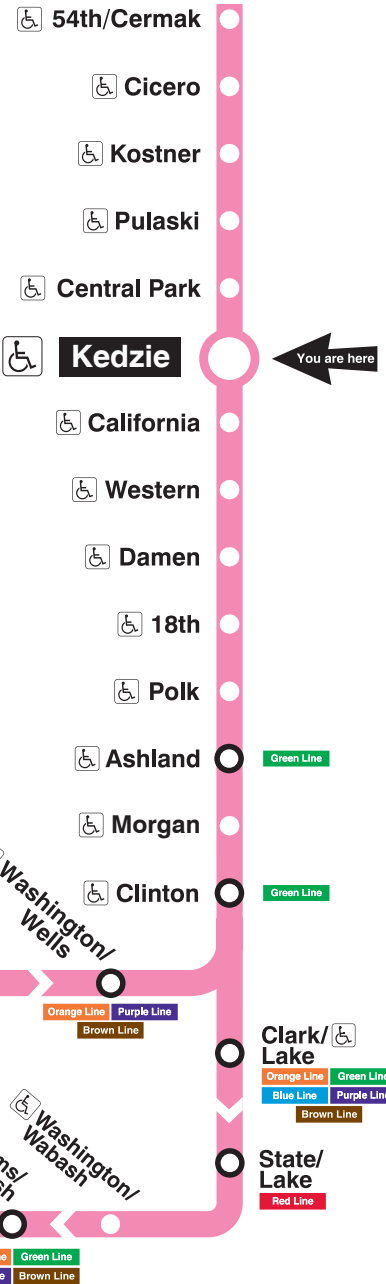

Kedzie

Station Timetable

Pink Line Trains

To 54th/Cermak

Weekdays					Saturdays					Sundays				
first train					first train					first train				
4:58am					5:58am					5:58am				
5:13am	5:28	5:43	5:58		6:13am	6:28	6:43	6:58		6:13am	6:28	6:43	6:58	
6:14am	6:27	6:39	6:51		7:10am					7:13am	7:28	7:43	7:58	
7:00am										8:13am	8:28	8:43	8:58	
										9:10am				
every 8 to 10 minutes until					every 12 minutes until					every 12 minutes until				
11:00am														
every 10 to 12 minutes until														
4:00pm														
every 8 to 12 minutes until										7:55pm				
11:00pm					10:55pm					8:13pm 8:28 8:43 8:58				
11:13pm	11:28	11:43	11:58		11:13pm	11:28	11:43	11:58		9:13pm	9:28	9:43	9:58	
12:13am	12:28	12:43	12:58		12:13am	12:28	12:43	12:58		10:13pm	10:28	10:43	10:58	
1:18am	1:38				1:18am	1:38				11:13pm	11:28	11:43	11:58	
1:58am				last train	1:58am				last train	12:18am	12:38	12:58		
										1:18am	1:38			
										1:58am				last train

To Loop

Weekdays					Saturdays					Sundays				
first train					first train					first train				
4:11am					5:11am					5:11am				
4:26am	4:41	4:56			5:26am	5:41	5:56			5:26am	5:41	5:56		
5:11am	5:26	5:38	5:50		6:11am					6:11am	6:26	6:41	6:56	
6:00am					6:20am					7:11am	7:26	7:41	7:56	
										8:10am				
every 8 to 11 minutes until					every 12 minutes until					every 12 minutes until				
10:00am														
every 10 to 12 minutes until														
3:00pm														
every 8 to 10 minutes until														
7:00pm														
every 10 to 12 minutes until										7:10pm				
10:10pm					10:10pm					7:26pm 7:41 7:56				
10:26pm	10:41	10:56			10:26pm	10:41	10:56			8:11pm	8:26	8:41	8:56	
11:11pm	11:26	11:41	11:56		11:11pm	11:26	11:41	11:56		9:11pm	9:26	9:41	9:56	
12:11am	12:31	12:51			12:11am	12:31	12:51			10:11pm	10:26	10:41	10:56	
1:11am			last train	1:11am			last train		11:11pm	11:31	11:51			
										12:11am	12:31	12:51		
										1:11am				last train