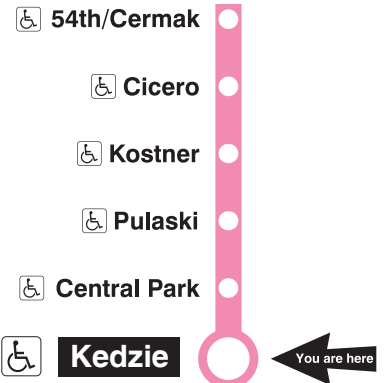

Kedzie

Station Timetable

Pink Line Trains

To 54th/Cermak

Weekdays	Saturdays	Sundays
4:59am first train	5:58am first train	5:58am first train
5:14am 5:29 5:44 5:59	6:13am 6:28 6:43 6:58	6:13am 6:28 6:43 6:58
6:13am 6:26 6:38 6:50	7:10am	7:13am 7:28 7:43 7:58
7:00am		8:13am 8:28 8:43 8:58
every 8 to 10 minutes until		9:10am
11:00am	every 12 minutes until	every 12 minutes until
every 10 to 12 minutes until		
4:00pm		
every 8 to 12 minutes until		7:55pm
11:00pm	10:55pm	8:13pm 8:28 8:43 8:58
11:12pm 11:27 11:42 11:57	11:13pm 11:28 11:43 11:58	9:13pm 9:28 9:43 9:58
12:12am 12:27 12:42 12:57	12:13am 12:28 12:43 12:58	10:13pm 10:28 10:43 10:58
1:17am 1:37	1:18am 1:38	11:13pm 11:28 11:43 11:58
1:57am last train	1:58am last train	12:18am 12:38 12:58
		1:18am 1:38
		1:58am last train

To Loop

Weekdays	Saturdays	Sundays
4:13am first train	5:11am first train	5:11am first train
4:28am 4:43 4:58	5:26am 5:41 5:56	5:26am 5:41 5:56
5:13am 5:26 5:38 5:50	6:11am	6:11am 6:26 6:41 6:56
6:00am	6:20am	7:11am 7:26 7:41 7:56
every 8 to 11 minutes until		8:10am
10:00am	every 12 minutes until	every 12 minutes until
every 10 to 12 minutes until		
3:00pm		
every 8 to 10 minutes until		
7:00pm		
every 10 to 12 minutes until		7:10pm
10:10pm	10:10pm	7:26pm 7:41 7:56
10:26pm 10:41 10:56	10:26pm 10:41 10:56	8:11pm 8:26 8:41 8:56
11:11pm 11:26 11:41 11:56	11:11pm 11:26 11:41 11:56	9:11pm 9:26 9:41 9:56
12:11am 12:31 12:51	12:11am 12:31 12:51	10:11pm 10:26 10:41 10:56
1:11am last train	1:11am last train	11:11pm 11:31 11:51
		12:11am 12:31 12:51
		1:11am last train

Train Tracker Real-Time Arrivals:

- For next train arrival times on your computer or smartphone, visit transitchicago.com/traintracker.
- For next train arrival times on your mobile phone, text CTATRAIN KEDP to 41411.
- Message and data rates may apply. Check with your mobile carrier first.