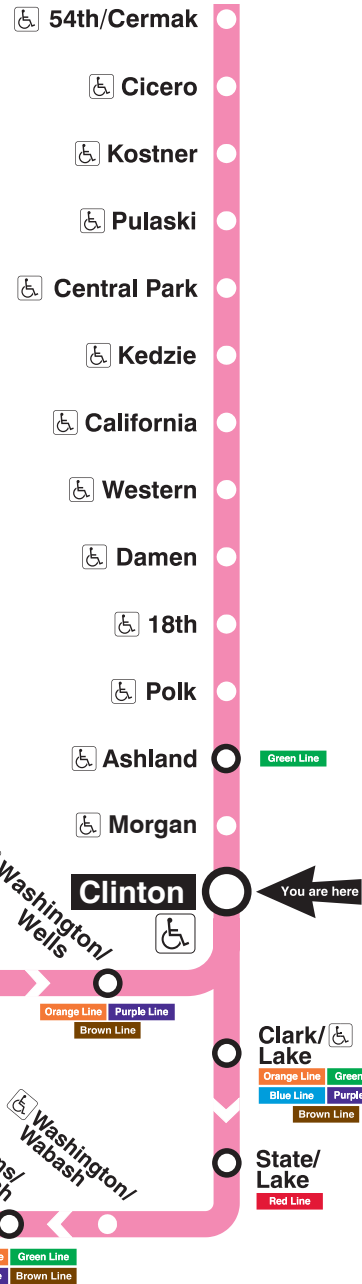

Clinton

Station Timetable

Pink Line Trains

To 54th/Cermak

Weekdays				Saturdays				Sundays			
4:42am	4:57	first trains		5:42am	5:57	first trains		5:42am	5:57	first trains	
5:12am	5:27	5:42	5:58	6:12am	6:27	6:42	6:54	6:12am	6:27	6:42	6:57
6:11am	6:23	6:35		7:05am				7:12am	7:27	7:42	7:57
6:45am	every 8 to 10 minutes until			every 12 minutes until				every 12 minutes until			
11:00am	every 10 to 12 minutes until			every 12 minutes until				every 12 minutes until			
4:00pm	every 8 to 12 minutes until			7:40pm				7:57pm			
10:45pm	10:57pm			10:40pm				8:12pm 8:27 8:42 8:57			
11:12pm	11:27	11:42	11:57	11:12pm	11:27	11:42	11:57	9:12pm	9:27	9:42	9:57
12:12am	12:27	12:42		12:12am	12:27	12:42		10:12pm	10:27	10:42	10:57
1:02am	1:22			1:02am	1:22			11:12pm	11:27	11:42	
1:42am	last train			1:42am	last train			12:02am	12:22	12:42	
								1:02am	1:22		
								1:42am	last train		

To Loop

Weekdays				Saturdays				Sundays			
4:27am	first train			5:27am	first train			5:27am	first train		
4:42am	4:57			5:42am	5:57			5:42am	5:57		
5:12am	5:27	5:42	5:54	6:12am	6:27			6:12am	6:27	6:42	6:57
6:06am	6:18			6:40am				7:12am	7:27	7:42	7:57
6:30am	every 8 to 10 minutes until			every 12 minutes until				every 12 minutes until			
11:00am	every 12 minutes until			every 12 minutes until				every 12 minutes until			
3:00pm	every 8 to 10 minutes until			7:25pm				7:42pm 7:57			
7:00pm	every 10 to 12 minutes until			10:25pm				8:12pm 8:27 8:42 8:57			
10:30pm	10:42pm	10:57		10:12pm	10:27	10:57		9:12pm	9:27	9:42	9:57
11:12pm	11:27	11:42	11:57	11:12pm	11:27	11:42	11:57	10:12pm	10:27	10:42	10:57
12:12am	12:27	12:47		12:12am	12:27	12:47		11:12pm	11:27	11:47	
1:07am	1:27am			1:07am	1:27am			12:07am	12:27	12:47	
1:27am	last train			1:27am	last train			1:07am	1:27am		
								1:27am	last train		