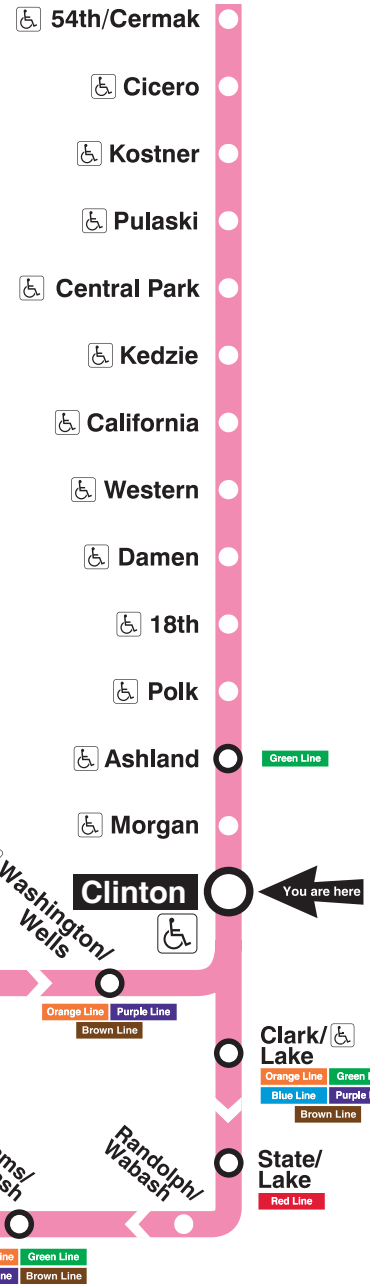

## Station Timetable

### Pink Line Trains

#### To 54th/Cermak

Weekdays	Saturdays	Sundays
4:44am 4:59 first trains	5:42am 5:57 first trains	5:42am 5:57 first trains
5:14am 5:29 5:44 5:58	6:12am 6:27 6:42 6:54	6:12am 6:27 6:42 6:57
6:11am 6:23 6:35	7:05am	7:12am 7:27 7:42 7:57
6:45am		8:12am 8:27 8:42 8:54
		9:05am
every 8 to 10 minutes until	every 12 minutes until	every 12 minutes until
11:00am		
every 10 to 12 minutes until		
3:00pm		
every 8 to 12 minutes until		7:40pm
10:45pm	10:40pm	7:57pm
10:57pm		8:12pm 8:27 8:42 8:57
11:12pm 11:27 11:42 11:57	11:12pm 11:27 11:42 11:57	9:12pm 9:27 9:42 9:57
12:12am 12:27 12:42	12:12am 12:27 12:42	10:12pm 10:27 10:42 10:57
1:02am 1:22	1:02am 1:22	11:12pm 11:27 11:42
1:42am last train	1:42am last train	12:02am 12:22 12:42
		1:02am 1:22
		1:42am last train

#### To Loop

Weekdays	Saturdays	Sundays
4:29am first train	5:27am first train	5:27am first train
4:44am 4:59	5:42am 5:57	5:42am 5:57
5:14am 5:29 5:42 5:54	6:12am 6:27	6:12am 6:27 6:42 6:57
6:06am 6:18	6:40am	7:12am 7:27 7:42 7:57
6:30am		8:12am
		8:25am
every 8 to 10 minutes until	every 12 minutes until	every 12 minutes until
11:00am		
every 12 minutes until		
3:00pm		
every 8 to 10 minutes until		
7:00pm		
every 10 to 12 minutes until		7:25pm
10:30pm	10:25pm	7:42pm 7:57
10:42pm 10:57	10:42pm 10:57	8:12pm 8:27 8:42 8:57
11:12pm 11:27 11:42 11:57	11:12pm 11:27 11:42 11:57	9:12pm 9:27 9:42 9:57
12:12am 12:27 12:47	12:12am 12:27 12:47	10:12pm 10:27 10:42 10:57
1:07am	1:07am	11:12pm 11:27 11:47
1:27am last train	1:27am last train	12:07am 12:27 12:47
		1:27am last train