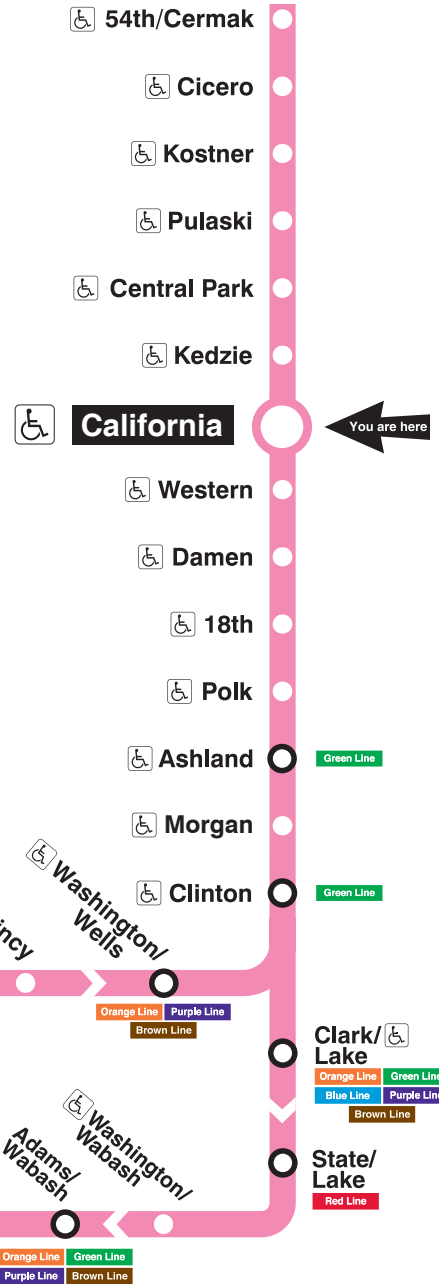

California

Station Timetable

Pink Line Trains

To 54th/Cermak

Weekdays	Saturdays	Sundays
4:56am first train	5:56am first train	5:56am first train
5:11am 5:26 5:41 5:56	6:11am 6:26 6:41 6:56	6:11am 6:26 6:41 6:56
6:12am 6:25 6:37 6:49	7:05am	7:11am 7:26 7:41 7:56
7:00am		8:11am 8:26 8:41 8:56
		9:05am
every 8 to 10 minutes until	every 12 minutes until	every 12 minutes until
11:00am		
every 10 to 12 minutes until		
4:00pm		
every 8 to 12 minutes until		
10:55pm	10:55pm	7:55pm
11:11pm 11:26 11:41 11:56	11:11pm 11:26 11:41 11:56	8:11pm 8:26 8:41 8:56
12:11am 12:26 12:41 12:56	12:11am 12:26 12:41 12:56	9:11pm 9:26 9:41 9:56
1:16am 1:36	1:16am 1:36	10:11pm 10:26 10:41 10:56
1:56am last train	1:56am last train	11:11pm 11:26 11:41 11:56
		12:16am 12:36 12:56
		1:16am 1:36
		1:56am last train

To Loop

Weekdays	Saturdays	Sundays
4:12am first train	5:12am first train	5:12am first train
4:27am 4:42 4:57	5:27am 5:42 5:57	5:27am 5:42 5:57
5:12am 5:28 5:40 5:52	6:10am	6:12am 6:27 6:42 6:57
6:05am		7:12am 7:27 7:42 7:57
		8:10am
every 8 to 11 minutes until	every 12 minutes until	every 12 minutes until
10:00am		
every 10 to 12 minutes until		
3:00pm		
every 8 to 10 minutes until		
7:00pm		
every 10 to 12 minutes until		
10:15pm	10:10pm	7:10pm
10:27pm 10:42 10:57	10:27pm 10:42 10:57	7:27pm 7:42 7:57
11:12pm 11:27 11:42 11:57	11:12pm 11:27 11:42 11:57	8:12pm 8:27 8:42 8:57
12:12am 12:32 12:52	12:12am 12:32 12:52	9:12pm 9:27 9:42 9:57
1:12am last train	1:12am last train	10:12pm 10:27 10:42 10:57
		11:12pm 11:32 11:52
		12:12am 12:32 12:52
		1:12am last train

Train Tracker Real-Time Arrivals:

- For next train arrival times on your computer or smartphone, visit transitchicago.com/traintracker.
- For next train arrival times on your mobile phone, text CTATRAIN CALP to 41411.
- Message and data rates may apply. Check with your mobile carrier first.