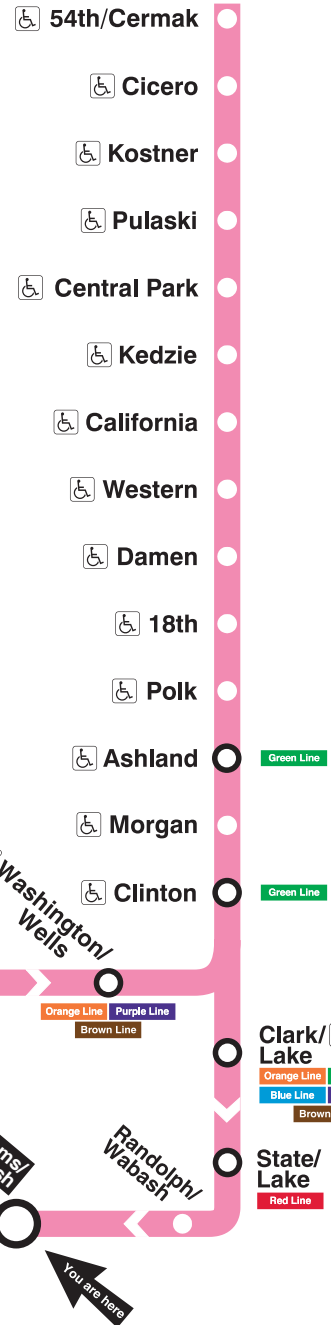

# Adams/Wabash

## Station Timetable

### Pink Line Trains

#### To 54th/Cermak

| Weekdays                            | Saturdays                 | Sundays                   |
|-------------------------------------|---------------------------|---------------------------|
| 4:36am first train                  | 5:34am first train        | 5:34am first train        |
| 4:51am                              | 5:49am                    | 5:49am                    |
| 5:06am 5:21 5:36 5:50               | 6:04am 6:19               | 6:04am 6:19 6:34 6:49     |
| 6:02am 6:14 6:26                    | 6:35am                    | 7:04am 7:19 7:34 7:49     |
| 6:35am                              |                           | 8:04am 8:19               |
| every 8 to 10 minutes until 11:00am |                           | 8:35am                    |
| every 12 minutes until 3:00pm       | every 12 minutes until    | every 12 minutes until    |
| every 8 to 10 minutes until 7:00pm  |                           |                           |
| every 10 to 12 minutes until        |                           |                           |
| 10:35pm                             | 10:35pm                   | 7:35pm                    |
| 10:49pm                             | 10:49pm                   | 7:49pm                    |
| 11:04pm 11:19 11:34 11:49           | 11:04pm 11:19 11:34 11:49 | 8:04pm 8:19 8:34 8:49     |
| 12:04am 12:19 12:34 12:54           | 12:04am 12:19 12:34 12:54 | 9:04pm 9:19 9:34 9:49     |
| 1:14am                              | 1:14am                    | 10:04pm 10:19 10:34 10:49 |
| 1:34am last train                   | 1:34am last train         | 11:04pm 11:19 11:34 11:54 |
|                                     |                           | 12:14am 12:34 12:54       |
|                                     |                           | 1:14am                    |
|                                     |                           | 1:34am last train         |