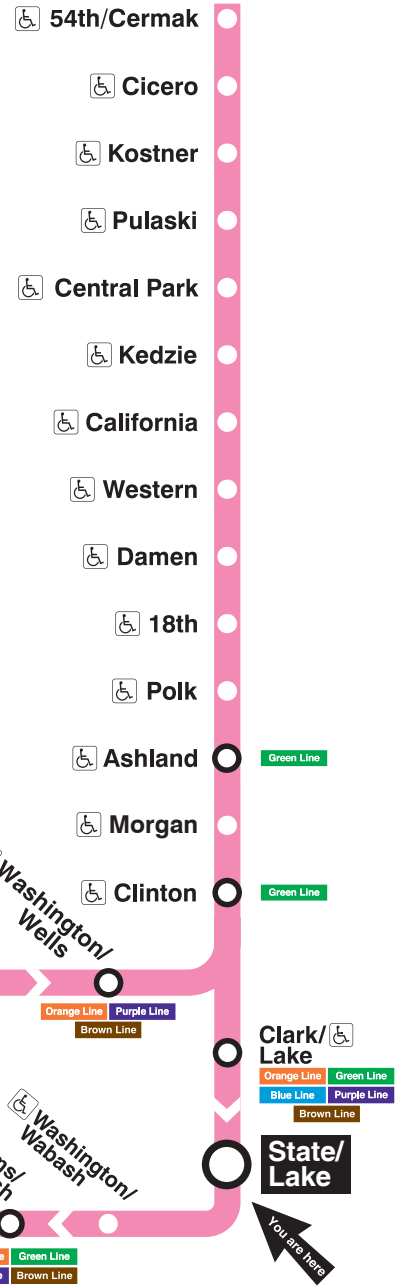

State/Lake

Station Timetable

Pink Line Trains

To 54th/Cermak

Weekdays					Saturdays					Sundays				
first train					first train					first train				
4:31am					5:31am					5:31am				
4:46am					5:46am					5:46am				
5:01am	5:16	5:31	5:46	5:59	6:01am	6:16				6:01am	6:16	6:31	6:46	
6:11am	6:23				6:30am					7:01am	7:16	7:31	7:46	
6:35am										8:01am	8:16			
										8:30am				
every 8 to 10 minutes until														
11:00am														
every 12 minutes until														
3:00pm					every 12 minutes until					every 12 minutes until				
every 8 to 10 minutes until														
7:00pm														
every 10 to 12 minutes until														
10:30pm					10:30pm					7:30pm				
10:46pm					10:46pm					7:46pm				
11:01pm	11:16	11:31	11:46		11:01pm	11:16	11:31	11:46		8:01pm	8:16	8:31	8:46	
12:01am	12:16	12:31	12:51		12:01am	12:16	12:31	12:51		9:01pm	9:16	9:31	9:46	
1:11am					1:11am					10:01pm	10:16	10:31	10:46	
1:31am				last train	1:31am				last train	11:01pm	11:16	11:31	11:51	
										12:11am	12:31	12:51		
										1:11am				
										1:31am				last train

Travel Information:

- Phone: 312-836-7000
- TTY: 312-836-4949
- Website: transitchicago.com

Customer Information:

- Phone: 1-888-YOUR-CTA (1-888-968-7282)
- TTY: 1-888-CTA-TTY1 (1-888-282-8891)
- Website: transitchicago.com

Train Tracker Real-Time Arrivals:

- For next train arrival times on your computer or smartphone, visit transitchicago.com/traintracker.
- For next train arrival times on your mobile phone, text CTATRAIN STLK to 41411.
- Message and data rates may apply. Check with your mobile carrier first.