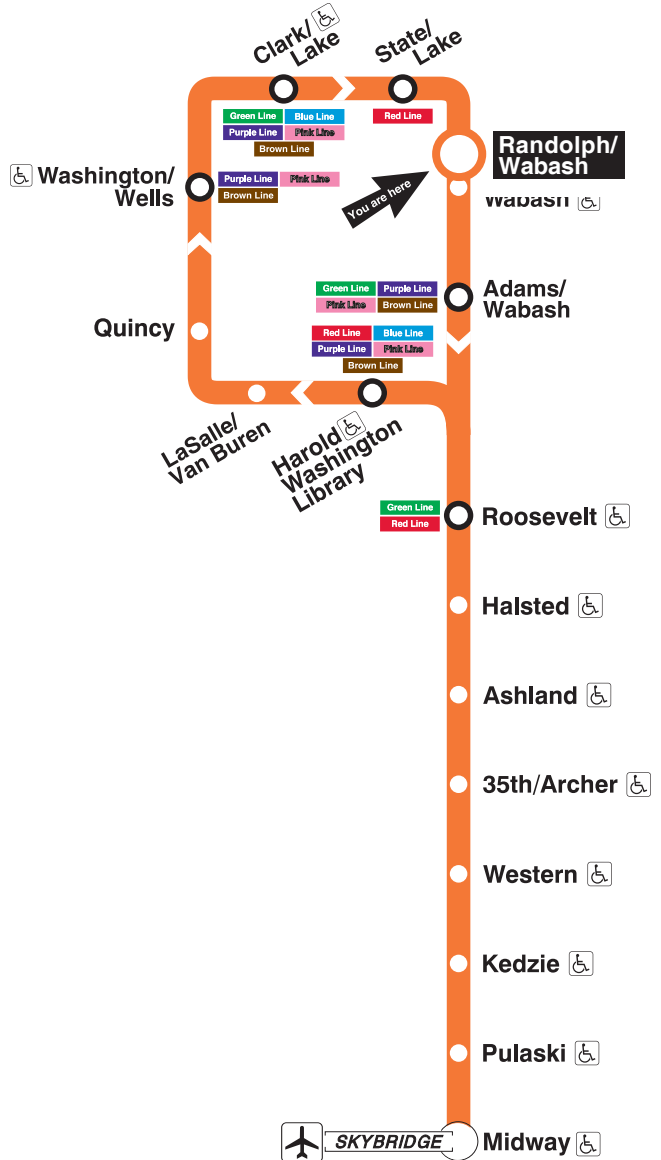

Orange Line

Washington/Wabash

Station Timetable

Orange Line Trains

To Midway

Weekdays	Saturdays	Sundays
4:01am first train	4:33am 4:48 first trains	5:03am first train
4:16am 4:31 4:46	5:03am 5:18 5:33 5:48	5:18am 5:33 5:48
5:01am 5:16 5:31 5:44 5:56	6:03am 6:17 6:30 6:43 6:55	6:03am 6:18 6:33 6:48
6:05am	7:05am	7:03am 7:18 7:33 7:48
every 7 to 11 minutes until 10:00am	every 10 to 12 minutes until 1:00pm	every 12 minutes until 3:00pm
every 8 to 9 minutes until 1:00pm		
every 6 to 10 minutes until 9:00pm	every 7 to 10 minutes until 9:00pm	every 10 to 12 minutes until 7:55pm
every 10 to 12 minutes until 11:20pm	9:00pm 9:15pm 9:30 9:45	8:07pm 8:22 8:37 8:52
11:36pm 11:51	10:00pm 10:15 10:30 10:45	9:07pm 9:22 9:37 9:52
12:06am 12:21 12:36 12:51	11:00pm 11:18 11:37 11:56	10:07pm 10:22 10:37 10:52
1:06am 1:21	12:16am 12:36 12:56	11:07pm 11:22 11:37 11:56
1:36am last train	1:16am 1:36am last train	12:16am 12:36 12:56
		1:16am 1:36am last train