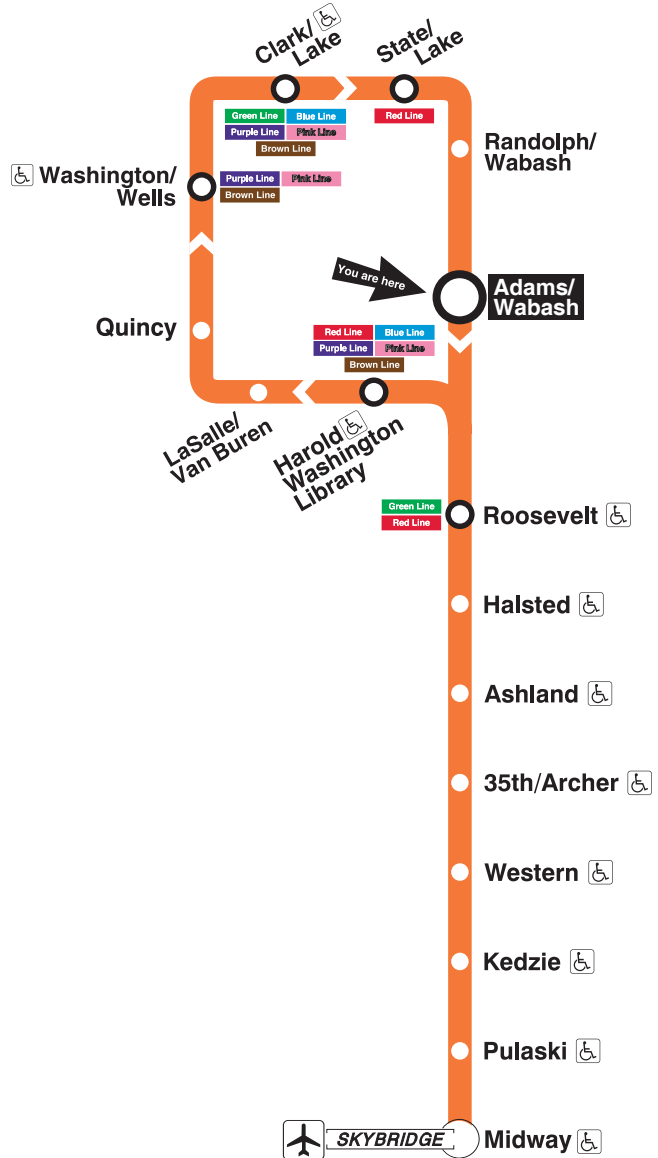

Orange Line

Adams/Wabash

Station Timetable

Orange Line Trains

To Midway

Weekdays	Saturdays	Sundays
4:33am first train	5:05am first train	5:05am first train
4:48am	5:20am 5:35 5:50	5:20am 5:35 5:50
5:03am 5:18 5:33 5:46 5:57	6:05am 6:20 6:33 6:45 6:57	6:05am 6:20 6:35 6:50
6:05am	7:10am	7:05am 7:20 7:35 7:50
every 7 to 10 minutes until 10:00am	every 10 to 12 minutes until 1:00pm	every 12 minutes until 3:00pm
every 8 to 9 minutes until 1:00pm		
every 6 to 10 minutes until 8:00pm	every 7 to 10 minutes until 9:00pm	every 10 to 12 minutes until 7:55pm
every 10 to 12 minutes until 11:20pm	9:00pm	7:55pm
11:38am 11:53	9:17pm 9:32 9:47	8:10pm 8:23 8:38 8:53
12:08am 12:23 12:38 12:53	10:02pm 10:17 10:32 10:47	9:08pm 9:23 9:38 9:53
1:08am 1:23	11:02pm 11:20 11:38 10:58	10:08pm 10:23 10:38 10:53
1:38am last train	12:18am 12:38 12:58	11:08pm 11:33 11:58
	1:18am	12:18am 12:38 12:58
	1:38am last train	1:18am
		1:38am last train