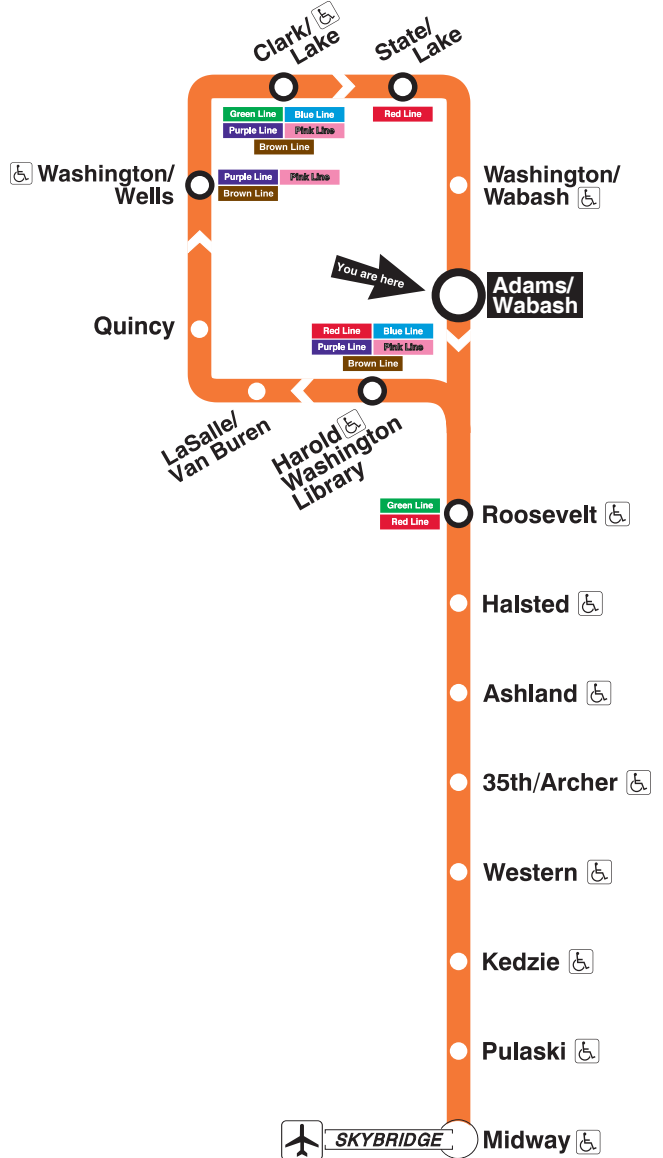

Adams/Wabash

Station Timetable

Orange Line Trains

To Midway

Weekdays		Saturdays		Sundays	
4:03am	first train	4:35am	4:50	5:05am	first train
4:18am	4:33 4:48	5:05am	5:20 5:35 5:50	5:20am	5:35 5:50
5:03am	5:18 5:33 5:46 5:57	6:05am	6:19 6:32 6:45 6:57	6:05am	6:20 6:35 6:50
6:05am	every 7 to 10 minutes until	7:10am	every 10 to 12 minutes until	7:05am	7:20 7:35 7:50
10:00am	every 8 to 9 minutes until	1:00pm	every 7 to 10 minutes until	8:05am	8:20
1:00pm	every 6 to 10 minutes until	8:00pm	every 10 to 12 minutes until	8:35am	every 12 minutes until
8:00pm	every 10 to 12 minutes until	9:00pm	every 7 to 10 minutes until	3:00pm	every 10 to 12 minutes until
11:20pm	11:38am 11:53	9:17pm	9:32 9:47	7:55pm	
12:08am	12:23 12:38 12:53	10:02pm	10:17 10:32 10:47	8:09pm	8:24 8:39 8:54
1:08am	1:23	11:02pm	11:20 11:39 10:58	9:09pm	9:24 9:39 9:54
1:38am	last train	12:18am	12:38 12:58	10:09pm	10:24 10:39 10:54
		1:18am	1:18am	11:09pm	11:24 11:39 11:58
		1:38am	last train	12:18am	12:38 12:58
				1:18am	
				1:38am	last train

Train Tracker Real-Time Arrivals:

-  For next train arrival times on your computer or smartphone, visit transitchicago.com/traintracker.
 -  For next train arrival times on your mobile phone, text CTATRAIN ADAM to 41411.
- Message and data rates may apply. Check with your mobile carrier first.