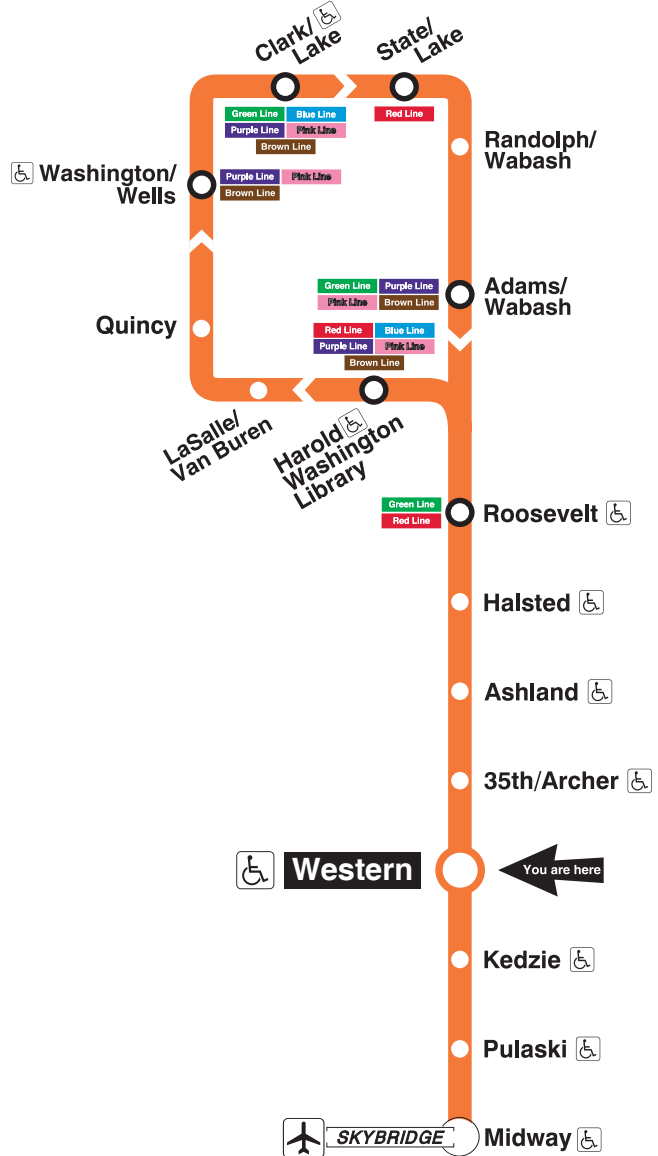

To Loop

(some rush period trips continue via Brown Line to Kimball - check train signs and listen for announcements)

Weekdays	Saturdays	Sundays
4:07am first train	4:39am 4:54 first trains	4:39am 4:54 first trains
4:22am 4:37 4:52	5:09am 5:24 5:39 5:54	5:09am 5:24 5:39 5:54
5:07am 5:20 5:31 5:42	6:05am	6:09am 6:24 6:39 6:54
5:50am		7:09am 7:24 7:39 7:54
		8:05am
every 3 to 7 minutes until	every 10 to 12 minutes until	every 12 minutes until
8:00am		
every 6 to 9 minutes until		
6:00pm	1:00pm	3:00pm
every 10 minutes until	every 7 to 10 minutes until	every 10 minutes until
9:00pm		
every 12 minutes until		
10:55pm	8:35pm	7:05pm
11:12pm 11:27 11:42 11:57	8:51pm	7:19pm 7:31 7:44 7:57
12:12am 12:27 12:42 12:57	9:06pm 9:21 9:36 9:51	8:12pm 8:27 8:42 8:57
1:12am last train	10:06pm 10:21 10:36 10:54	9:12pm 9:27 9:42 9:57
	11:12pm 11:32 11:52	10:12pm 10:27 10:42 10:57
	12:12am 12:32 12:52	11:12pm 11:32 11:52
	1:12am last train	12:12am 12:32 12:52
		1:12am last train

Travel Information:

- Phone: 312-836-7000
- TTY: 312-836-4949
- Website: transitchicago.com

Customer Information:

- Phone: 1-888-YOUR-CTA (1-888-968-7282)
- TTY: 1-888-CTA-TTY1 (1-888-282-8891)
- Website: transitchicago.com

Train Tracker Real-Time Arrivals:

- For next train arrival times on your computer or smartphone, visit transitchicago.com/traintracker.
- For next train arrival times on your mobile phone, text CTATRAIN WESO to 41411.