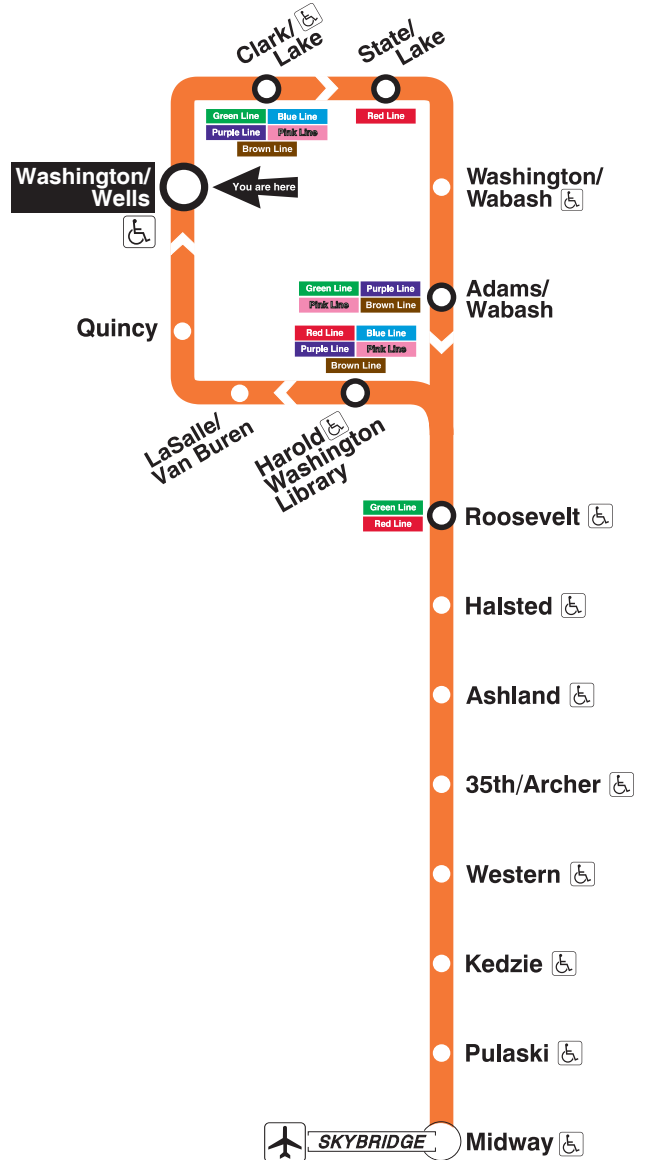

Orange Line

Washington/Wells

Station Timetable

Orange Line Trains

To Midway

Weekdays	Saturdays	Sundays
3:56am first train	4:28am first train	4:58am first train
4:11am 4:26 4:41 4:56	4:43am 4:58	5:13am 5:28 5:43 5:58
5:11am 5:26 5:39 5:51	5:13am 5:28 5:43 5:58	6:13am 6:28 6:43 6:58
6:00am	6:12am	7:13am 7:28 7:43 7:58
every 7 to 11 minutes until 10:00am	every 10 to 13 minutes until 1:00pm	every 12 minutes until 3:00pm
every 8 to 9 minutes until 1:00pm		
every 6 to 8 minutes until 6:00pm	every 7 to 10 minutes until 8:55pm	every 10 to 12 minutes until 7:50pm
every 7 to 12 minutes until 11:15pm	8:55pm 9:10pm 9:25 9:40 9:55	7:50pm 8:02pm 8:17 8:32 8:47
11:31pm 11:46	10:10pm 10:25 10:40 10:55	9:02pm 9:17 9:32 9:47
12:01am 12:16 12:31 12:46	11:13pm 11:32 11:51	11:02pm 11:17 11:32 11:51
1:01am 1:16	12:11am 12:31 12:51	12:11am 12:31 12:51
1:31am last train	1:31am last train	1:31am last train

Travel Information:

- Phone: 312-836-7000
- TTY: 312-836-4949
- Website: transitchicago.com

Customer Information:

- Phone: 1-888-YOUR-CTA (1-888-968-7282)
- TTY: 1-888-CTA-TTY1 (1-888-282-8891)
- Website: transitchicago.com

Train Tracker Real-Time Arrivals:

1. For next train arrival times on your computer or smartphone, visit transitchicago.com/traintracker.
   - For next train arrival times on your mobile phone, text CTATRAIN WASW to 41411.
2. Message and data rates may apply. Check with your mobile carrier first.