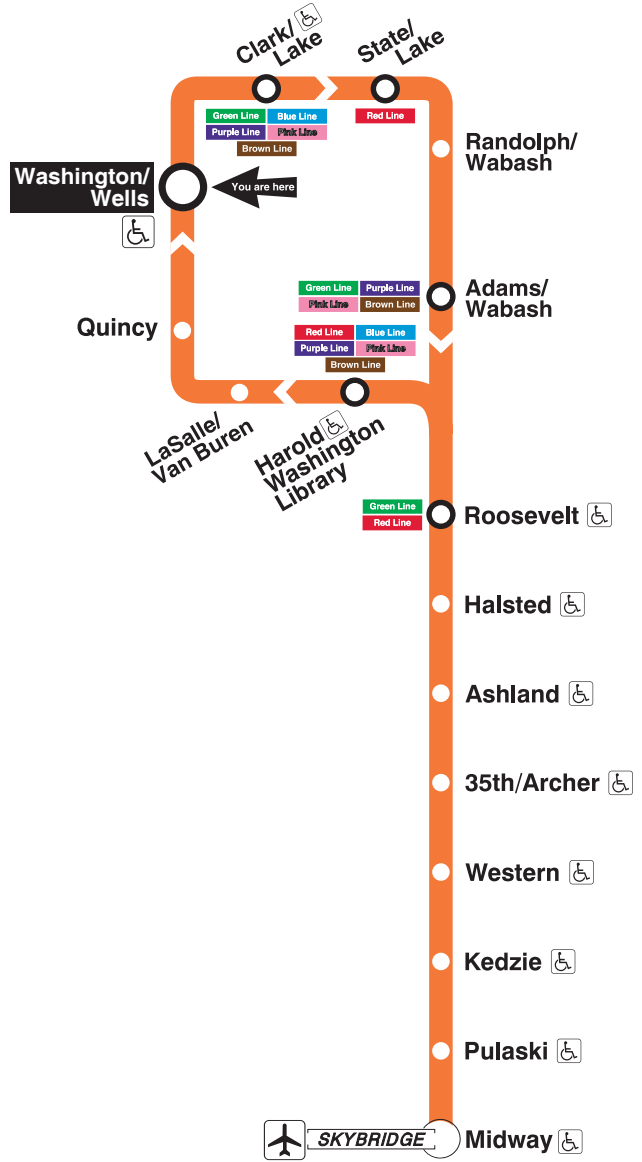

Orange Line

Washington/Wells

Station Timetable

Orange Line Trains

To Midway

Weekdays	Saturdays	Sundays
4:26am first train	4:58am first train	4:58am first train
4:41am 4:56	5:13am 5:28 5:43 5:58	5:13am 5:28 5:43 5:58
5:11am 5:26 5:39 5:51	6:13am	6:13am 6:28 6:43 6:58
6:00am	6:25am	7:13am 7:28 7:43 7:58
		8:13am
		8:25am
every 7 to 11 minutes until 10:00am	every 10 to 12 minutes until 1:00pm	every 12 minutes until 3:00pm
every 8 to 9 minutes until 1:00pm		
every 6 to 8 minutes until 6:00pm	every 7 to 10 minutes until 8:55pm	every 10 to 12 minutes until 7:50pm
every 7 to 12 minutes until 11:15pm	8:55pm	7:50pm
11:31pm 11:46	9:10pm 9:25 9:40 9:55	8:03pm 8:16 8:31 8:46
12:01am 12:16 12:31 12:46	10:10pm 10:25 10:40 10:55	9:01pm 9:16 9:31 9:46
1:01am 1:16	11:13pm 11:31 11:51	11:01pm 11:16 11:31 11:51
1:31am last train	12:11am 12:31 12:51	12:11am 12:31 12:51
	1:11am	1:11am
	1:31am last train	1:31am last train

Travel Information:

- Phone: 312-836-7000
- TTY: 312-836-4949
- Website: transitchicago.com

Customer Information:

- Phone: 1-888-YOUR-CTA (1-888-968-7282)
- TTY: 1-888-CTA-TTY1 (1-888-282-8891)
- Website: transitchicago.com

Train Tracker Real-Time Arrivals:

1. For next train arrival times on your computer or smartphone, visit transitchicago.com/traintracker.
   - For next train arrival times on your mobile phone, text CTATRAIN WASW to 41411.
2. Message and data rates may apply. Check with your mobile carrier first.

eff. 04/17