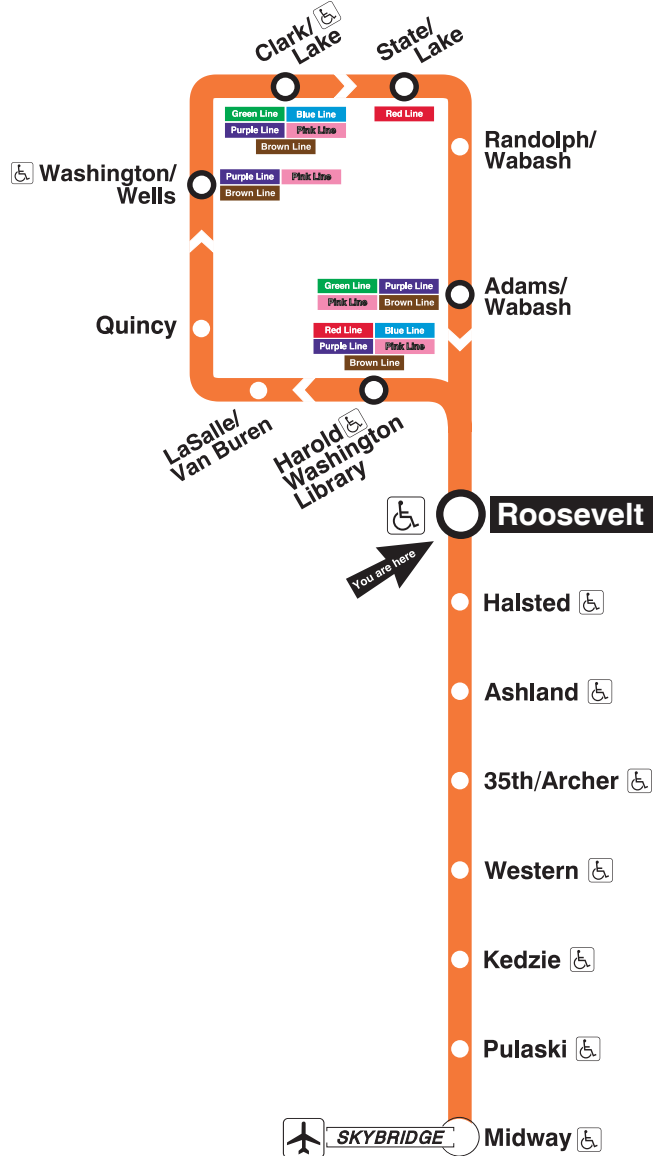

To Loop

(some rush period trips continue via Brown Line to Kimball - check train signs and listen for announcements)

Weekdays	Saturdays	Sundays
4:19am first train	4:51am first train	4:51am first train
4:34am 4:49	5:06am 5:21 5:36 5:51	5:06am 5:21 5:36 5:51
5:04am 5:19 5:32 5:44 5:55	6:06am	6:06am 6:21 6:36 6:51
6:05am	6:20am	7:06am 7:21 7:36 7:51
		8:06am
		8:20am
9:00am		
every 3 to 7 minutes until	every 10 to 12 minutes until	every 12 minutes until
6:00pm	1:00pm	3:00pm
every 6 to 9 minutes until		
9:00pm		
every 8 to 10 minutes until	every 7 to 10 minutes until	every 10 to 12 minutes until
11:10pm	8:45pm	7:40pm
11:24pm 11:39 11:54	9:03pm	7:56pm
12:09am 12:24 12:39 12:54	9:18pm 9:33 9:48	8:09pm 8:24 8:39 8:54
1:09am	10:03pm 10:18 10:33 10:48	9:09pm 9:24 9:39 9:54
1:24am last train	11:06pm 11:24 11:44	10:09pm 10:24 10:39 10:54
	12:04am 12:24 12:44	11:09pm 11:24 11:44
	1:04am	12:04am 12:24 12:44
	1:24am last train	1:04am
		1:24am last train

Travel Information:

- Phone: 312-836-7000
- TTY: 312-836-4949
- Website: transitchicago.com

Customer Information:

- Phone: 1-888-YOUR-CTA (1-888-968-7282)
- TTY: 1-888-CTA-TTY1 (1-888-282-8891)
- Website: transitchicago.com

Train Tracker Real-Time Arrivals:

- For next train arrival times on your computer or smartphone, visit transitchicago.com/traintracker.
- For next train arrival times on your mobile phone, text CTATRAIN ROOS to 41411.