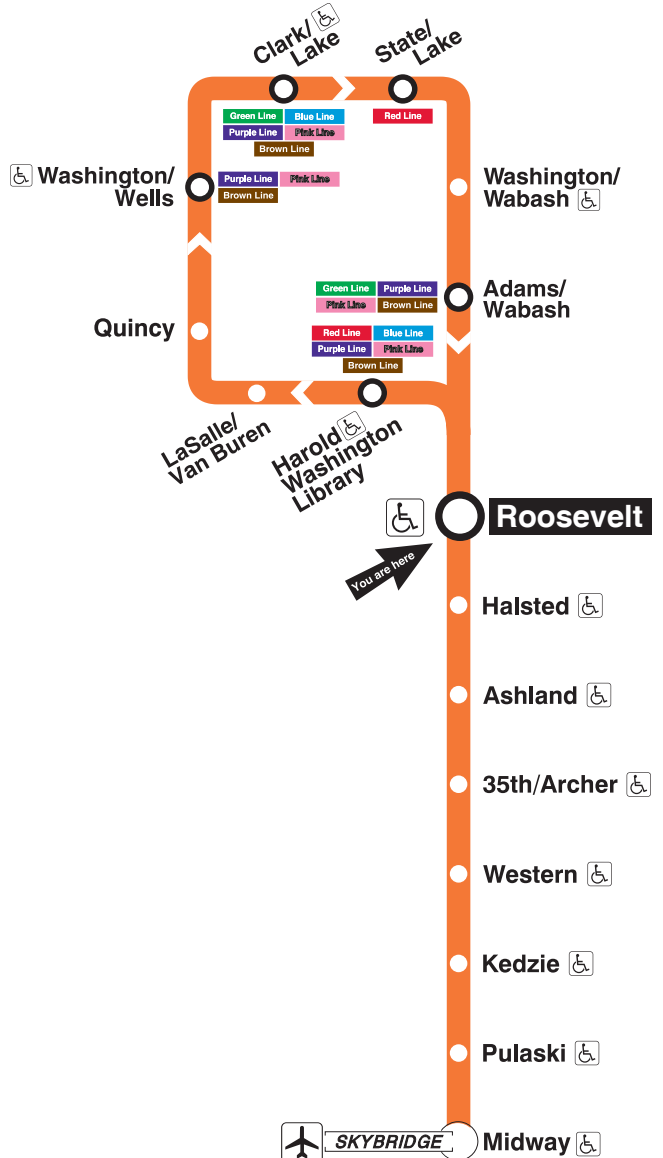

# Orange Line

## Station Timetable

### Orange Line Trains

#### To Loop

(some rush period trips continue via Brown Line to Kimball - check train signs and listen for announcements)

Weekdays	Saturdays	Sundays
3:49am first train	4:21am first train	4:51am first train
4:04am 4:19 4:34 4:49	4:36am 4:51	5:06am 5:21 5:36 5:51
5:04am 5:19 5:32 5:44 5:55	5:06am 5:21 5:36 5:51	6:06am 6:21 6:36 6:51
6:05am	6:20am	7:06am 7:21 7:36 7:51
every 3 to 7 minutes until 9:00am	every 10 to 13 minutes until 1:00pm	8:06am
every 6 to 9 minutes until 6:00pm		8:20am
every 8 to 10 minutes until 9:00pm	every 7 to 10 minutes until 8:50pm	every 10 to 11 minutes until 7:30pm
every 10 to 12 minutes until 11:10pm	9:03pm 9:18 9:33 9:48	7:42pm 7:55
11:24pm 11:39 11:54	10:03pm 10:18 10:33 10:48	8:10pm 8:25 8:40 8:55
12:09am 12:24 12:39 12:54	11:06pm 11:25 11:44	9:10pm 9:25 9:40 9:55
1:09am	12:04am 12:24 12:44	10:10pm 10:25 10:40 10:55
1:24am last train	1:04am	11:10pm 11:25 11:44
	1:24am last train	12:04am 12:24 12:44
		1:04am
		1:24am last train