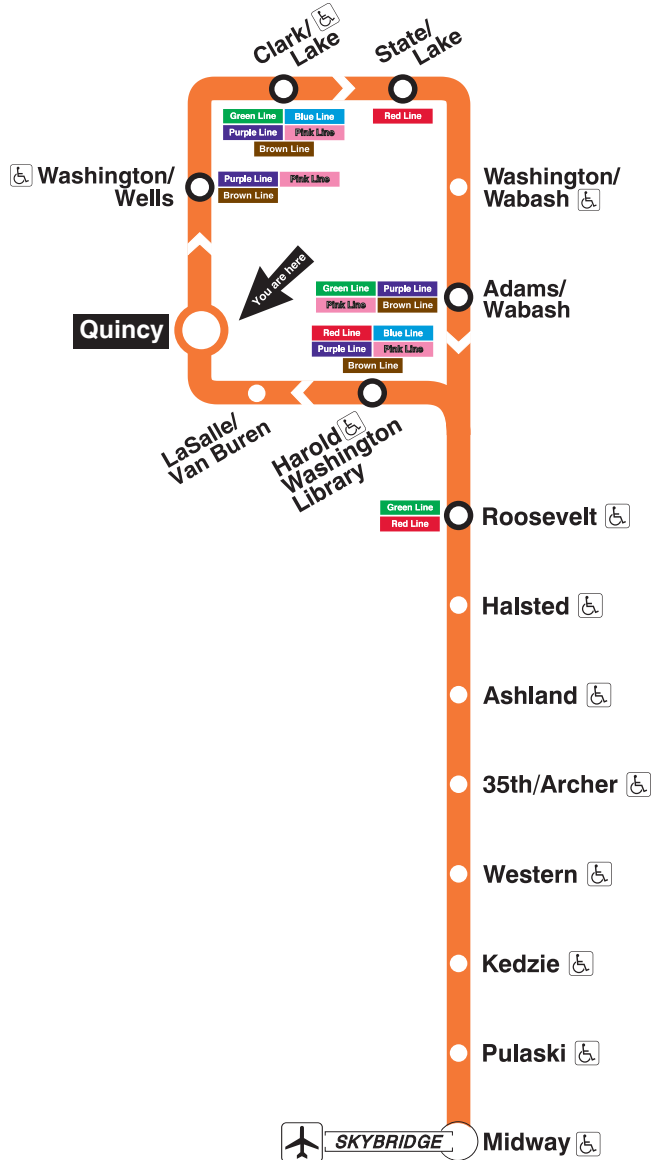

Orange Line

QUINCY

Station Timetable

Orange Line Trains

To Midway

Weekdays	Saturdays	Sundays
3:55am first train	4:27am first train	4:57am first train
4:10am 4:25 4:40 4:55	4:42am 4:57	5:12am 5:27 5:42 5:57
5:10am 5:25 5:38 5:49	5:12am 5:27 5:42 5:57	6:12am 6:27 6:42 6:57
6:00am	6:10am	7:12am 7:27 7:42 7:57
every 7 to 11 minutes until 10:00am	every 10 to 13 minutes until 1:00pm	every 12 minutes until 3:00pm
every 8 to 9 minutes until 1:00pm		
every 6 to 8 minutes until 6:00pm	every 7 to 10 minutes until 8:55pm	every 10 to 12 minutes until 7:45pm
every 7 to 12 minutes until 11:15pm	8:55pm 9:09pm 9:24 9:39 9:54	7:45pm 8:01pm 8:16 8:31 8:46
11:30pm 11:45	10:09pm 10:24 10:39 10:54	8:01pm 8:16 8:31 8:46
12:00am 12:15 12:30 12:45	11:12pm 11:31 11:50	9:01pm 9:16 9:31 9:46
1:00am 1:15	12:10am 12:30 12:50	10:01pm 10:16 10:31 10:46
1:30am last train	1:30am last train	11:01pm 11:16 11:31 11:50
		12:10am 12:30 12:50
		1:10am
		1:30am last train