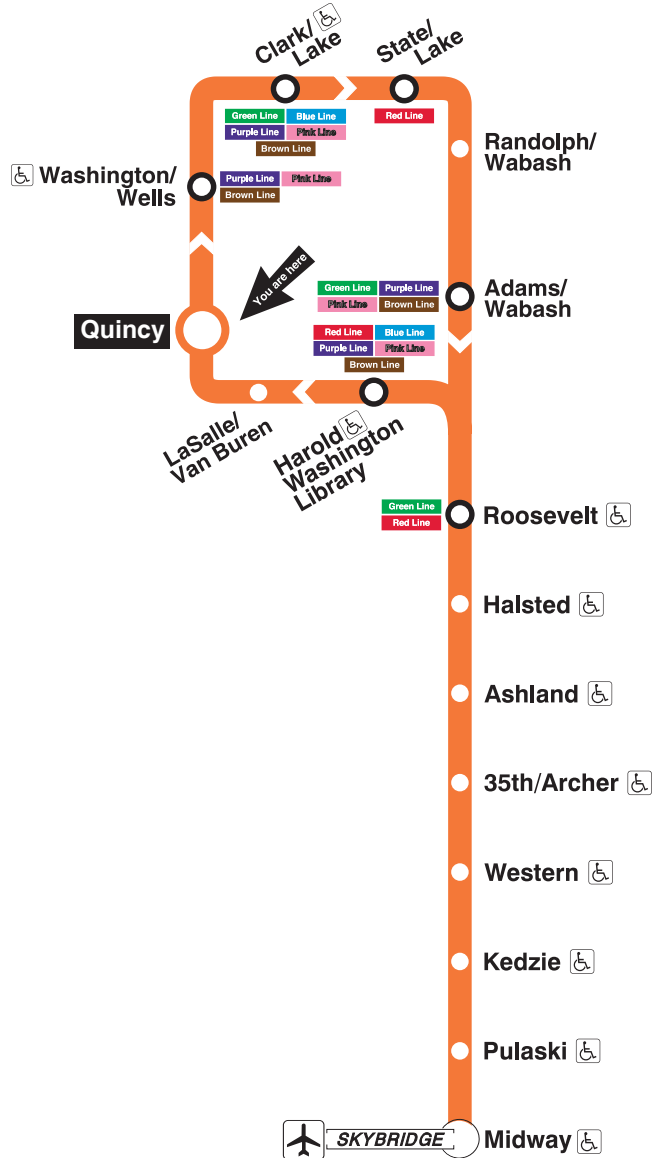

Orange Line

QUINCY

Station Timetable

Orange Line Trains

To Midway

Weekdays	Saturdays	Sundays
4:25am first train	4:57am first train	4:57am first train
4:40am 4:55	5:12am 5:27 5:42 5:57	5:12am 5:27 5:42 5:57
5:10am 5:25 5:38 5:49	6:12am	6:12am 6:27 6:42 6:57
6:00am	6:25am	7:12am 7:27 7:42 7:57
		8:12am
		8:25am
every 7 to 11 minutes until 10:00am	every 10 to 12 minutes until 1:00pm	every 12 minutes until 3:00pm
every 8 to 9 minutes until 1:00pm		
every 6 to 8 minutes until 6:00pm	every 7 to 10 minutes until 1:00pm	every 10 to 12 minutes until 3:00pm
every 7 to 12 minutes until 11:15pm	8:55pm	7:50pm
11:30pm 11:45	9:08pm 9:24 9:38 9:54	8:02pm 8:15 8:30 8:45 8:59
12:00am 12:15 12:30 12:45	10:08pm 10:24 10:39 10:54	9:00pm 9:15 9:30 9:45
1:00am 1:15	11:12pm 11:30 11:50	10:00pm 10:15 10:30 10:45
1:30am last train	12:10am 12:30 12:50	11:00pm 11:15 11:30 11:50
	1:10am	12:10am 12:30 12:50
	1:30am last train	1:10am
		1:30am last train