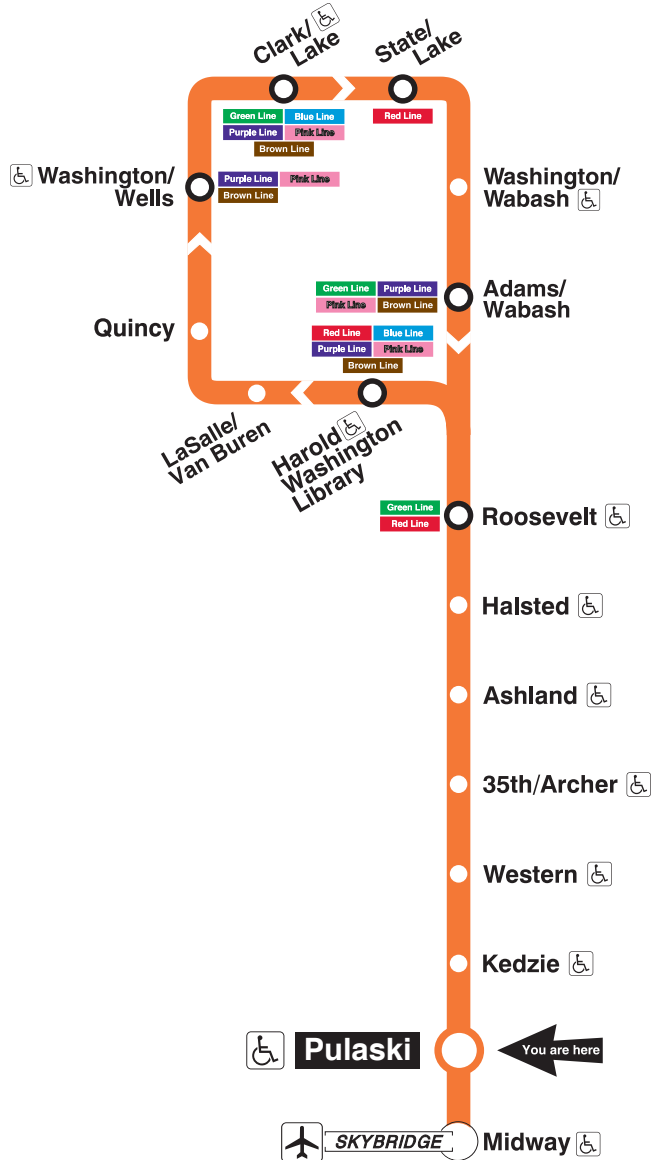

To Loop

(some rush period trips continue via Brown Line to Kimball - check train signs and listen for announcements)

Weekdays	Saturdays	Sundays
3:33am 3:48 first trains	4:05am first train	4:35am 4:50 first trains
4:03am 4:18 4:33 4:48	4:20am 4:35 4:50	5:05am 5:20 5:35 5:50
5:03am 5:16 5:27 5:38	5:05am 5:20 5:35 5:49	6:05am 6:20 6:35 6:50
5:45am	6:00am	7:05am 7:20 7:35 7:50
every 3 to 7 minutes until 8:00am	every 10 to 12 minutes until 1:00pm	8:05am
every 6 to 9 minutes until 6:00pm	every 7 to 10 minutes until 8:30pm	every 12 minutes until 3:00pm
every 10 minutes until 9:00pm	9:02pm 9:17 9:32 9:47	
every 12 minutes until 10:50pm	10:02pm 10:17 10:32 10:50	7:00pm
11:08pm 11:23 11:38 11:53	11:08pm 11:28 11:48	7:14pm 7:26 7:39 7:54
12:08am 12:23 12:38 12:53	12:08am 12:28 12:48	8:09pm 8:24 8:39 8:54
1:08am last train	1:08am last train	9:09pm 9:24 9:39 9:54
		10:09pm 10:24 10:39 10:54
		11:09pm 11:28 11:48
		12:08am 12:28 12:48
		1:08am last train

Travel Information:

- Phone: 312-836-7000
- TTY: 312-836-4949
- Website: transitchicago.com

Customer Information:

- Phone: 1-888-YOUR-CTA (1-888-968-7282)
- TTY: 1-888-CTA-TTY1 (1-888-282-8891)
- Website: transitchicago.com

Train Tracker Real-Time Arrivals:

1. For next train arrival times on your computer or smartphone, visit transitchicago.com/traintracker.
   - For next train arrival times on your mobile phone, text CTATRAIN PULO to 41411.
2. Message and data rates may apply. Check with your mobile carrier first.