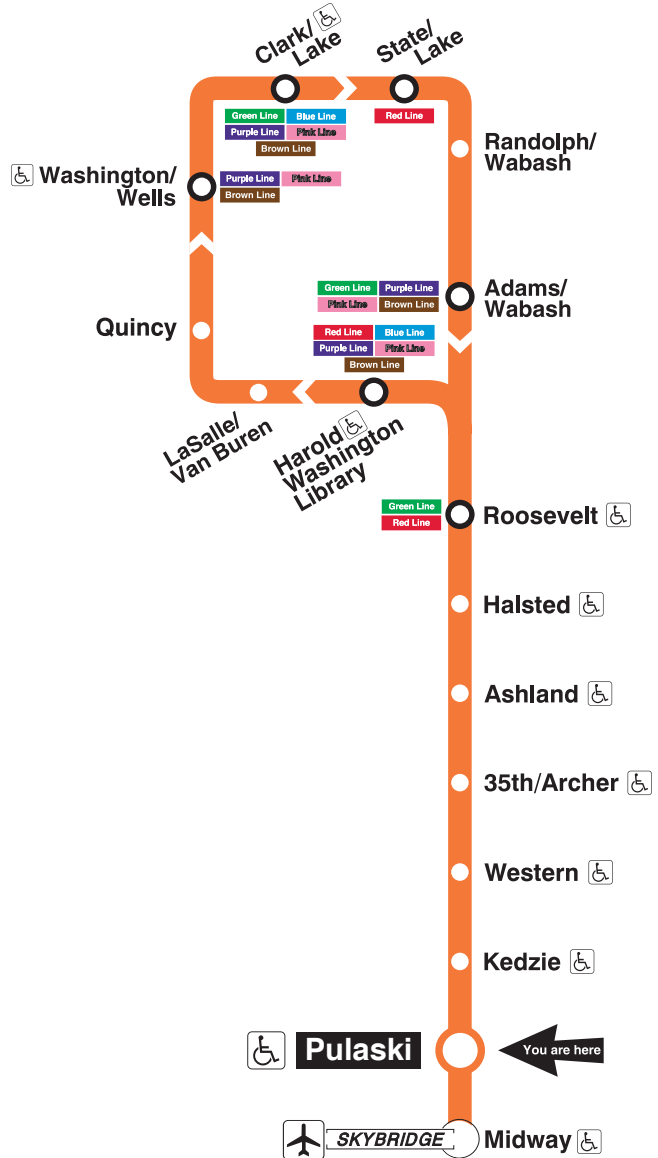

To Loop

(some rush period trips continue via Brown Line to Kimball - check train signs and listen for announcements)

Weekdays	Saturdays	Sundays
4:03am first train	4:35am 4:50 first trains	4:35am 4:50 first trains
4:18am 4:33 4:48	5:05am 5:20 5:35 5:50	5:05am 5:20 5:35 5:50
5:03am 5:16 5:27 5:38	6:00am	6:05am 6:20 6:35 6:50
5:45am		7:05am 7:20 7:35 7:50
		8:05am
every 3 to 7 minutes until	every 10 to 12 minutes until	every 12 minutes until
8:00am		
every 6 to 9 minutes until		
6:00pm	1:00pm	3:00pm
every 10 minutes until	every 7 to 10 minutes until	every 10 minutes until
9:00pm		
every 12 minutes until		
10:50pm	8:30pm	7:05pm
11:08pm 11:23 11:38 11:53	8:47pm	7:15pm 7:27 7:40 7:53
12:08am 12:23 12:38 12:53	9:02pm 9:17 9:32 9:47	8:08pm 8:23 8:38 8:53
1:08am last train	10:02pm 10:17 10:32 10:50	9:08pm 9:23 9:38 9:53
	11:08pm 11:28 11:48	10:08pm 10:23 10:38 10:53
	12:08am 12:28 12:48	11:08pm 11:28 11:48
	1:08am last train	12:08am 12:28 12:48
		1:08am last train

Travel Information:

- Phone: 312-836-7000
- TTY: 312-836-4949
- Website: transitchicago.com

Customer Information:

- Phone: 1-888-YOUR-CTA (1-888-968-7282)
- TTY: 1-888-CTA-TTY1 (1-888-282-8891)
- Website: transitchicago.com

Train Tracker Real-Time Arrivals:

- For next train arrival times on your computer or smartphone, visit transitchicago.com/traintracker.
- For next train arrival times on your mobile phone, text CTATRAIN PULO to 41411.