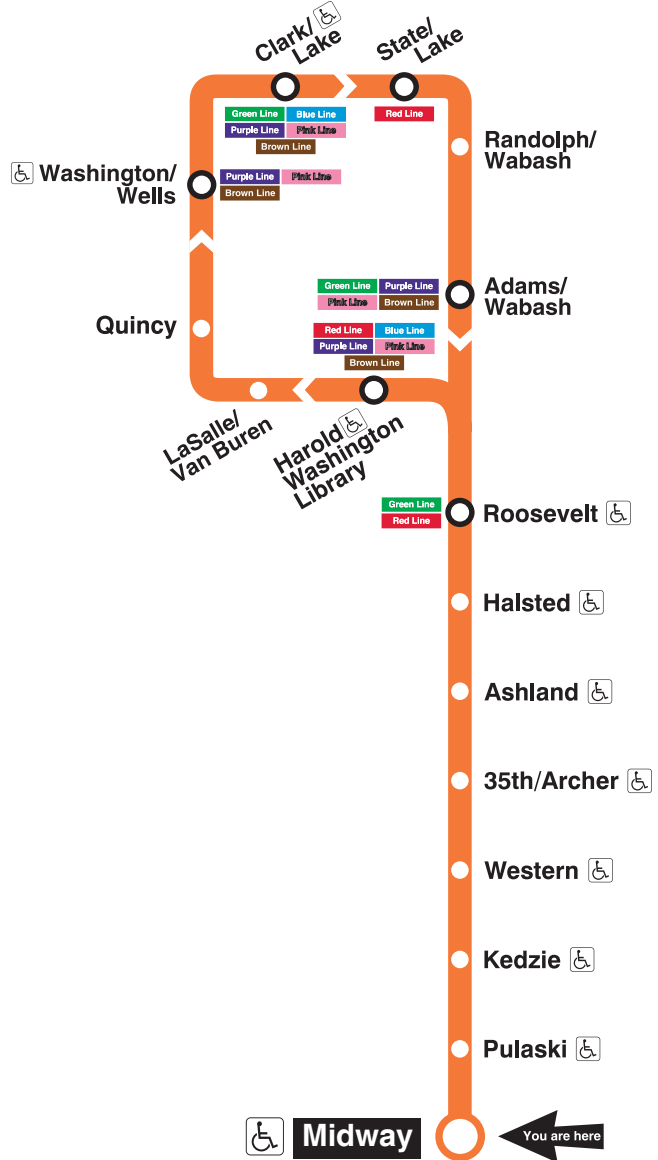

Orange Line

Midway

Station Timetable

Orange Line Trains

To Loop

(some rush period trips continue via Brown Line to Kimball - check train signs and listen for announcements)

Weekdays	Saturdays	Sundays
4:00am first train	4:32am 4:47 first trains	4:32am 4:47 first trains
4:15am 4:30 4:45	5:02am 5:17 5:32 5:47	5:02am 5:17 5:32 5:47
5:00am 5:13 5:24 5:35	6:00am	6:02am 6:17 6:32 6:47
5:45am		7:02am 7:17 7:32 7:47
		8:00am
every 3 to 7 minutes until	every 10 to 12 minutes until	every 12 minutes until
8:00am		
every 6 to 9 minutes until	1:00pm	3:00pm
6:00pm		
every 10 minutes until	every 7 to 10 minutes until	every 10 minutes until
9:00pm		
every 12 minutes until	8:30pm	7:00pm
	8:44pm 8:59	7:12pm 7:24 7:37 7:50
	9:14pm 9:29 9:44 9:59	8:05pm 8:20 8:35 8:50
10:50pm	10:14pm 10:29 10:47	9:05pm 9:20 9:35 9:50
11:05pm 11:20 11:35 11:50	11:05pm 11:25 11:45	10:05pm 10:20 10:35 10:50
12:05am 12:20 12:32 12:50	12:05am 12:25 12:45	11:05pm 11:25 11:45
1:05am last train	1:05am last train	12:05am 12:25 12:45
		1:05am last train

Travel Information:

- Phone: 312-836-7000
- TTY: 312-836-4949
- Website: transitchicago.com

Customer Information:

- Phone: 1-888-YOUR-CTA (1-888-968-7282)
- TTY: 1-888-CTA-TTY1 (1-888-282-8891)
- Website: transitchicago.com

Train Tracker Real-Time Arrivals:

- For next train arrival times on your computer or smartphone, visit transitchicago.com/traintracker.
- For next train arrival times on your mobile phone, text CTATRAIN MDW to 41411.

off. 04/17