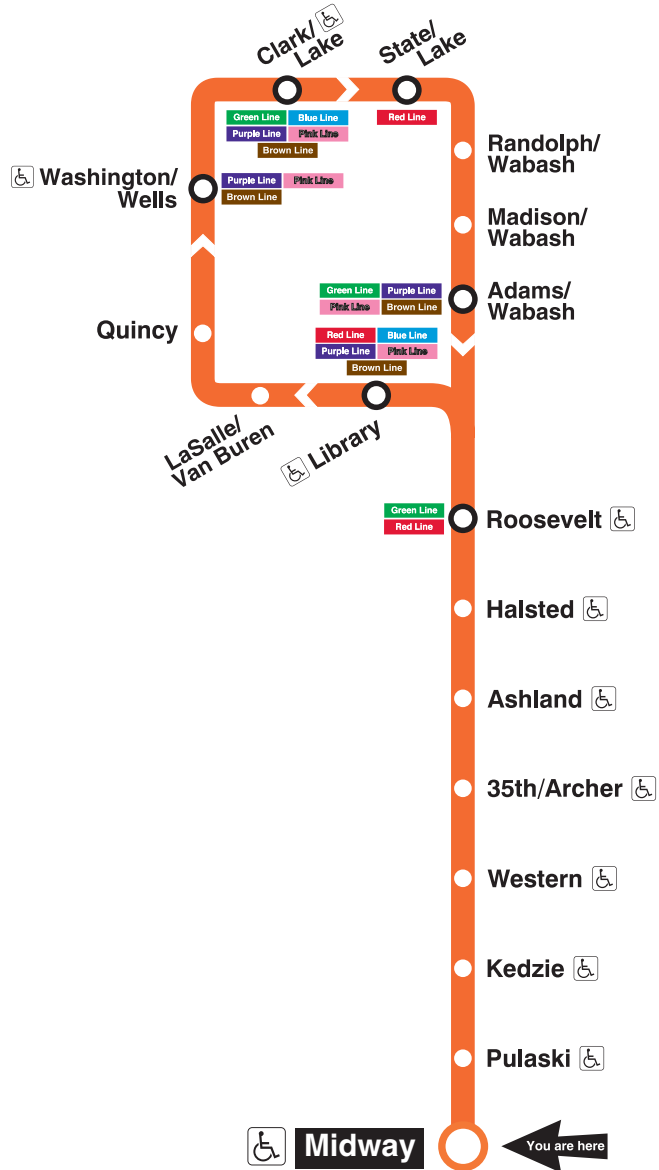

# Midway

## Station Timetable

### Orange Line Trains

#### To Loop

Weekdays	Saturdays	Sundays
4:00am first train	4:30am first train	5:32am first train
4:15am 4:30 4:45	4:45am	5:47am
5:00am 5:15 5:30 5:43 5:53	5:00am 5:15 5:30 5:45	6:02am 6:17 6:32 6:47
6:00am	6:00am 6:15 6:30 6:45 6:55	7:02am 7:17 7:32 7:47
	7:05am	8:00am
every <b>7 to 10</b> minutes until	every <b>10 to 12</b> minutes until	every <b>12</b> minutes until
9:00am	9:00am	3:00pm
every <b>10 to 12</b> minutes until		
2:00pm	every <b>10</b> minutes until	every <b>10</b> minutes until
every <b>7 to 10</b> minutes until		
6:00pm		
every <b>11 to 12</b> minutes until		
10:00pm	8:30pm	7:00pm
10:11pm 10:23 10:35 10:47	8:45pm	7:12pm 7:24 7:38 7:53
11:02pm 11:17 11:32 11:47	9:00pm 9:15 9:30 9:45	8:08pm 8:23 8:38 8:53
12:02am 12:17 12:32 12:47	10:00pm 10:15 10:30 10:46	9:08pm 9:23 9:38 9:53
1:02am last train	12:02am 12:22 12:42	10:08pm 10:23 10:38 10:53
	1:02am last train	11:13pm 11:33 last trains