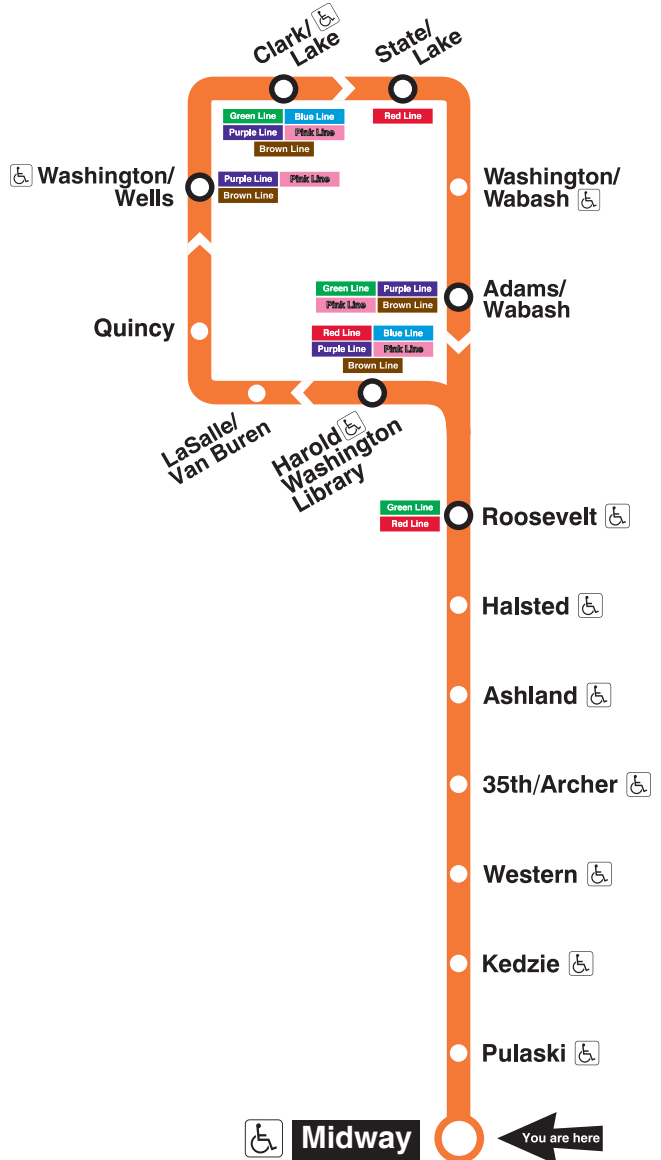

Orange Line

Midway

Station Timetable

Orange Line Trains

To Loop

(some rush period trips continue via Brown Line to Kimball - check train signs and listen for announcements)

Weekdays		Saturdays		Sundays	
3:30am	3:45	4:02am	4:17am	4:32am	4:47
first trains		first train		first trains	
4:00am	4:15 4:30 4:45	4:17am	4:32 4:47	5:02am	5:17 5:32 5:47
5:00am	5:13 5:24 5:35	5:02am	5:17 5:32 5:46 5:59	6:02am	6:17 6:32 6:47
5:45am		6:10am		7:02am	7:17 7:32 7:47
	every 3 to 7 minutes until		every 10 to 12 minutes until		every 12 minutes until
8:00am					
	every 6 to 9 minutes until				
6:00pm		1:00pm		3:00pm	
	every 10 minutes until		every 7 to 10 minutes until		every 10 minutes until
9:00pm					
	every 12 minutes until				
10:50pm		8:30pm		7:00pm	
11:05pm	11:20 11:35 11:50	8:44pm	8:59	7:11pm	7:23 7:36 7:51
12:05am	12:20 12:32 12:50	9:14pm	9:29 9:44 9:59	8:06pm	8:21 8:36 8:51
1:05am	last train	10:14pm	10:29 10:47	9:06pm	9:21 9:36 9:51
		11:06pm	11:25 11:45	10:06pm	10:21 10:36 10:51
		12:05am	12:25 12:45	11:06pm	11:25 11:45
		1:05am	last train	12:05am	12:25 12:45
				1:05am	last train

Travel Information:

Phone: 312-836-7000

TTY: 312-836-4949

Website: transitchicago.com

Customer Information:

Phone: 1-888-YOUR-CTA (1-888-968-7282)

TTY: 1-888-CTA-TTY1 (1-888-282-8891)

Website: transitchicago.com

Train Tracker Real-Time Arrivals:

For next train arrival times on your computer or smartphone, visit transitchicago.com/traintracker.

For next train arrival times on your mobile phone, text CTATRAIN MDW to 41411.