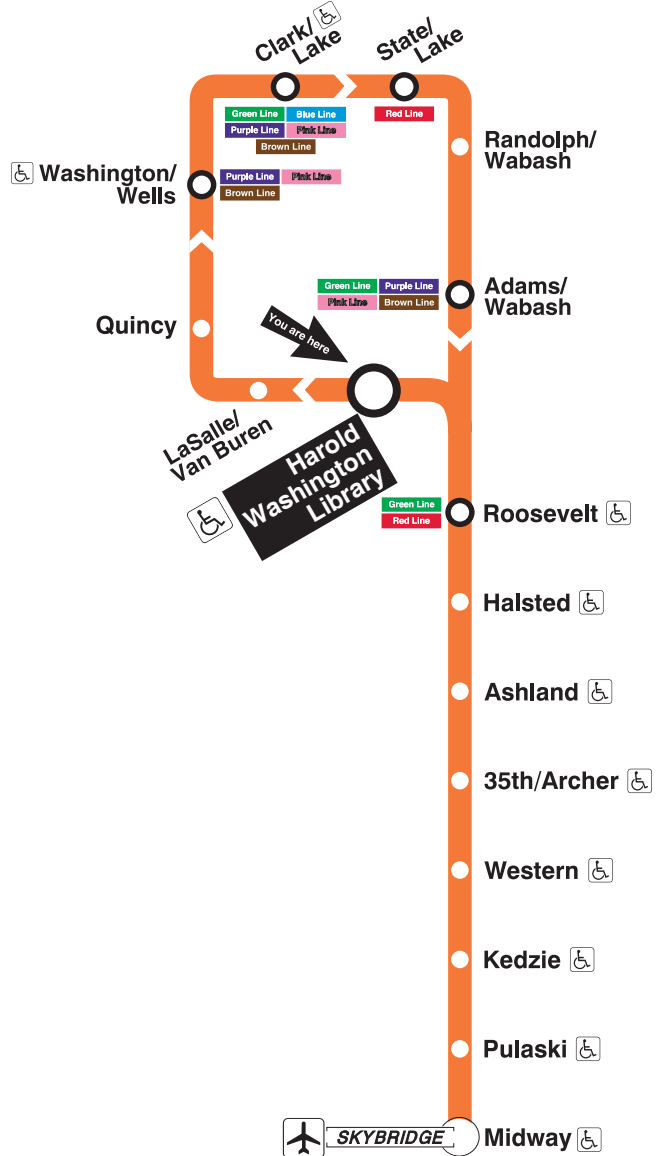

Orange Line

Harold Washington Library State/Van Buren Station Timetable

Orange Line Trains

To Midway

Weekdays	Saturdays	Sundays
4:23am first train	4:55am first train	4:55am first train
4:38am 4:53	5:10am 5:25 5:40 5:55	5:10am 5:25 5:40 5:55
5:08am 5:23 5:36 5:47	6:10am	6:10am 6:25 6:40 6:55
5:55am	6:20am	7:10am 7:25 7:40 7:55
		8:10am
		8:25am
every 7 to 11 minutes until	every 10 to 12 minutes until	every 12 minutes until
9:00am		
every 8 to 9 minutes until	1:00pm	3:00pm
1:00pm		
every 6 to 8 minutes until	every 7 to 10 minutes until	every 10 to 13 minutes until
6:00pm		
every 8 to 12 minutes until	8:50pm	8:25pm
11:10pm	9:07pm 9:22 9:37 9:52	8:43pm 8:58
11:28pm 11:43 11:58	10:07pm 10:22 10:37 10:52	9:13pm 9:28 9:43 9:58
12:13am 12:28 12:43 12:58	11:10pm 11:28 11:48	10:13pm 10:28 10:43 10:58
1:13am	12:08am 12:28 12:48	11:13pm 11:28 11:43
1:28am last train	1:08am last train	12:13am 12:28 12:48
	1:28am last train	1:08am last train
		1:28am last train

Train Tracker Real-Time Arrivals:

- For next train arrival times on your computer or smartphone, visit transitchicago.com/traintracker.
 - For next train arrival times on your mobile phone, text CTATRAIN HWLC to 41411.
- Message and data rates may apply. Check with your mobile carrier first.