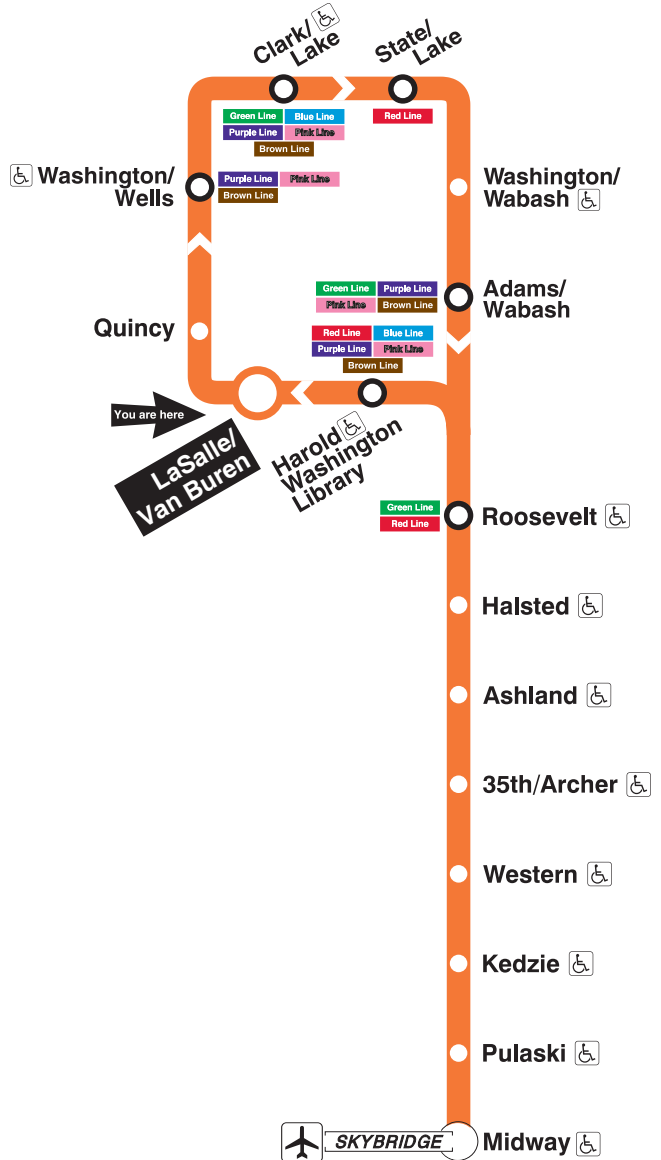

Orange Line

LaSalle/Van Buren

Station Timetable

Orange Line Trains

To Midway

Weekdays	Saturdays	Sundays
3:53am first train	4:25am first train	4:55am first train
4:08am 4:23 4:38 4:53	4:40am 4:55	5:10am 5:25 5:40 5:55
5:08am 5:23 5:36 5:48	5:10am 5:25 5:40 5:55	6:10am 6:25 6:40 6:55
6:00am	6:10am	7:10am 7:25 7:40 7:55
every 7 to 11 minutes until 9:00am	every 10 to 13 minutes until 1:00pm	every 12 minutes until 3:00pm
every 8 to 9 minutes until 1:00pm		
every 6 to 8 minutes until 6:00pm	every 7 to 10 minutes until 8:50pm	every 10 to 13 minutes until 8:00pm
every 8 to 12 minutes until 11:10pm	8:50pm 9:07pm 9:22 9:37 9:52	8:00pm 8:14pm 8:29 8:44 8:59
11:28pm 11:43 11:58	10:07pm 10:22 10:37 10:52	9:14pm 9:29 9:44 9:59
12:13am 12:28 12:43 12:58	11:10pm 11:29 11:48	10:14pm 10:29 10:44 10:59
1:13am	12:08am 12:28 12:48	11:14pm 11:29 11:48
1:28am last train	1:08am 1:28am last train	12:08am 12:28 12:48
		1:08am 1:28am last train

Travel Information:

Phone: 312-836-7000

TTY: 312-836-4949

Website: transitchicago.com

Customer Information:

Phone: 1-888-YOUR-CTA (1-888-968-7282)

TTY: 1-888-CTA-TTY1 (1-888-282-8891)

Website: transitchicago.com

Train Tracker Real-Time Arrivals:

For next train arrival times on your computer or smartphone, visit transitchicago.com/traintracker.

For next train arrival times on your mobile phone, text CTATRAIN LASV to 41411.