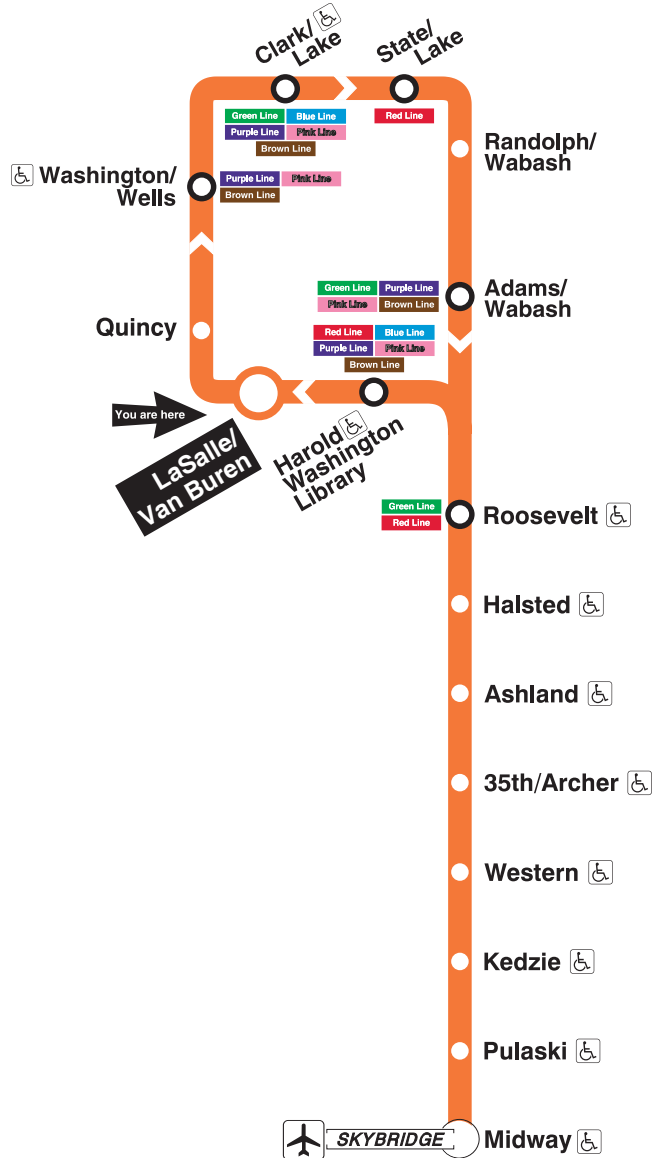

Orange Line

LaSalle/Van Buren

Station Timetable

Orange Line Trains

To Midway

Weekdays	Saturdays	Sundays
4:23am first train	4:55am first train	4:55am first train
4:38am 4:53	5:10am 5:25 5:40 5:55	5:10am 5:25 5:40 5:55
5:08am 5:23 5:36 5:48	6:10am	6:10am 6:25 6:40 6:55
6:00am	6:20am	7:10am 7:25 7:40 7:55
		8:10am
		8:25am
every 7 to 11 minutes until	every 10 to 12 minutes until	every 12 minutes until
9:00am		
every 8 to 9 minutes until	1:00pm	3:00pm
1:00pm		
every 6 to 8 minutes until	every 7 to 10 minutes until	every 10 to 12 minutes until
6:00pm		
every 8 to 12 minutes until		
11:10pm	8:50pm	7:45pm
11:28pm 11:43 11:58	9:07pm 9:22 9:37 9:52	8:00pm 8:13 8:28 8:43 8:58
12:13am 12:28 12:43 12:58	10:07pm 10:22 10:37 10:52	9:13pm 9:28 9:43 9:58
1:13am	11:10pm 11:28 11:48	10:13pm 10:28 10:43 10:58
1:28am last train	12:08am 12:28 12:48	11:13pm 11:28 11:48
	1:08am	12:08am 12:28 12:48
	1:28am last train	1:08am
		1:28am last train

Travel Information:

- Phone: 312-836-7000
- TTY: 312-836-4949
- Website: transitchicago.com

Customer Information:

- Phone: 1-888-YOUR-CTA (1-888-968-7282)
- TTY: 1-888-CTA-TTY1 (1-888-282-8891)
- Website: transitchicago.com

Train Tracker Real-Time Arrivals:

- For next train arrival times on your computer or smartphone, visit transitchicago.com/traintracker.
- For next train arrival times on your mobile phone, text CTATRAIN LASV to 41411.

eff. 04/17