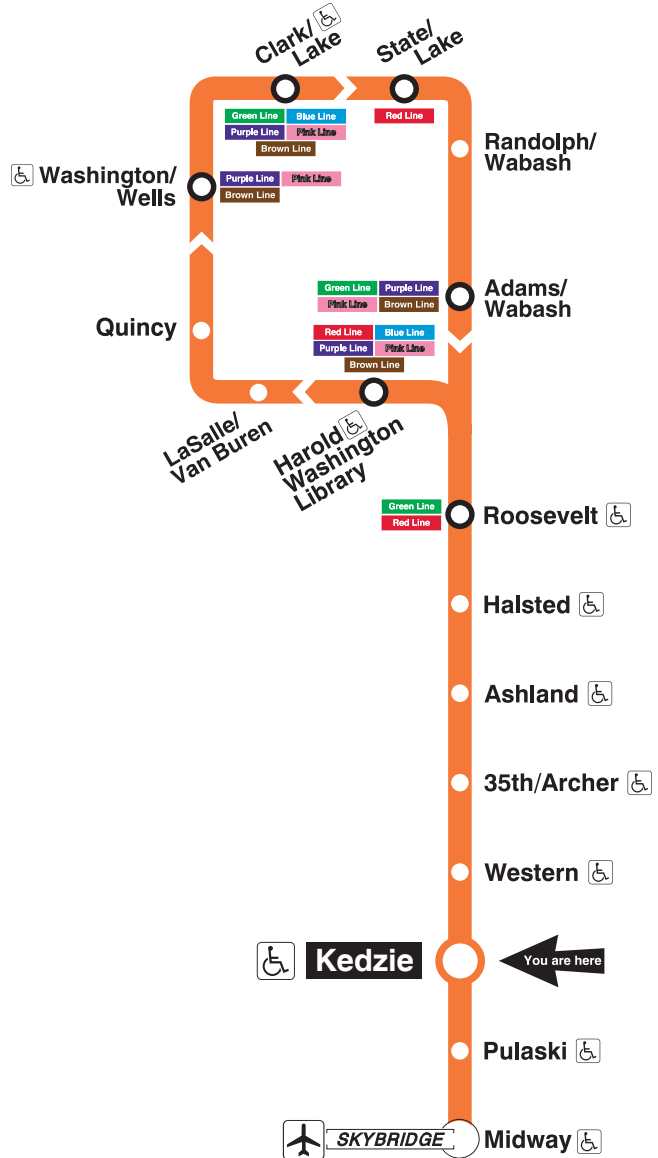

To Loop

(some rush period trips continue via Brown Line to Kimball - check train signs and listen for announcements)

Weekdays	Saturdays	Sundays
4:05am first train	4:37am 4:52 first trains	4:37am 4:52 first trains
4:20am 4:35 4:50	5:07am 5:22 5:37 5:52	5:07am 5:22 5:37 5:52
5:05am 5:18 5:29 5:40	6:05am	6:07am 6:22 6:37 6:52
5:50am		7:07am 7:22 7:37 7:52
		8:05am
8:00am		
every 3 to 7 minutes until	every 10 to 12 minutes until	every 12 minutes until
6:00pm	1:00pm	3:00pm
every 6 to 9 minutes until		
9:00pm		
every 10 minutes until	every 7 to 10 minutes until	every 10 minutes until
every 12 minutes until		
10:55pm	8:35pm	7:05pm
11:10pm 11:25 11:40 11:55	8:49pm	7:17pm 7:29 7:42 7:55
12:10am 12:25 12:40 12:55	9:04pm 9:19 9:34 9:49	8:10pm 8:25 8:40 8:55
1:10am last train	10:04pm 10:19 10:34 10:52	9:10pm 9:25 9:40 9:55
	11:10pm 11:30 11:50	10:10pm 10:25 10:40 10:55
	12:10am 12:30 12:50	11:10pm 11:30 11:50
	1:10am last train	12:10am 12:30 12:50
		1:10am last train

Travel Information:

- Phone: 312-836-7000
- TTY: 312-836-4949
- Website: transitchicago.com

Customer Information:

- Phone: 1-888-YOUR-CTA (1-888-968-7282)
- TTY: 1-888-CTA-TTY1 (1-888-282-8891)
- Website: transitchicago.com

Train Tracker Real-Time Arrivals:

- For next train arrival times on your computer or smartphone, visit transitchicago.com/traintracker.
- For next train arrival times on your mobile phone, text CTATRAIN KEDO to 41411.