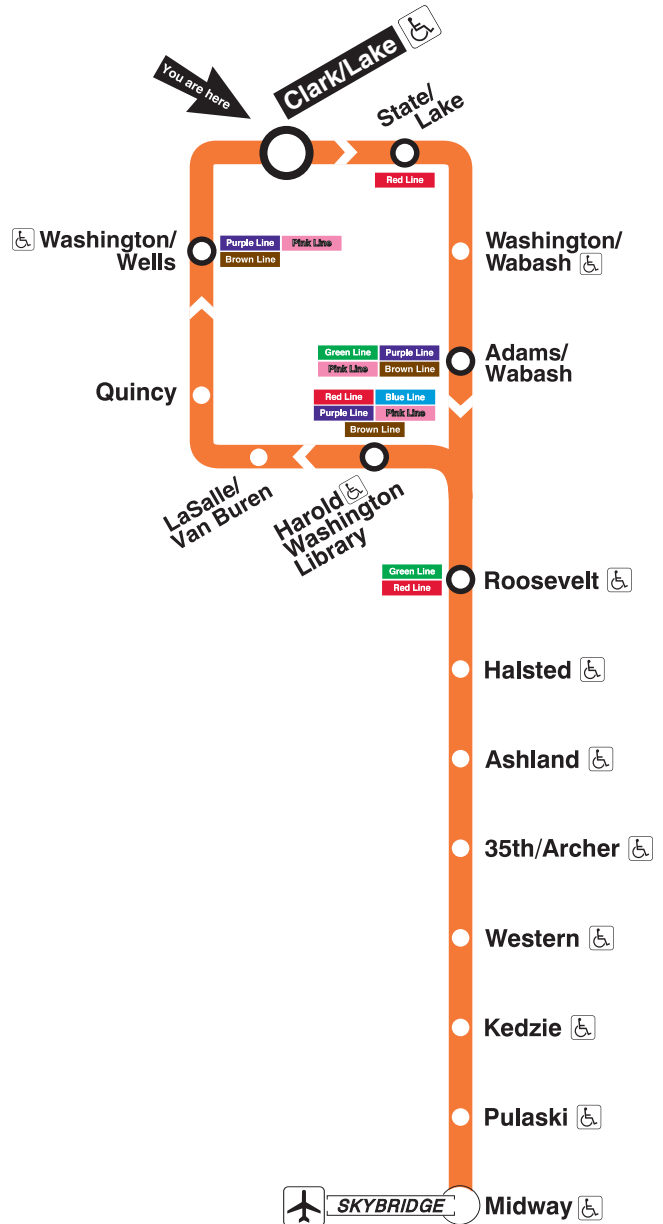

Orange Line

Clark/Lake

Station Timetable

Orange Line Trains

To Midway

Weekdays	Saturdays	Sundays
3:59am first train	4:31am 4:46 first trains	5:01am first train
4:14am 4:29 4:44 4:59	5:01am 5:16 5:31 5:46	5:16am 5:31 5:46
5:14am 5:29 5:42 5:53	6:01am 6:15	6:01am 6:16 6:31 6:46
6:05am	6:25am	7:01am 7:16 7:31 7:46
every 7 to 11 minutes until	every 10 to 13 minutes until	every 12 minutes until
10:00am	1:00pm	3:00pm
every 8 to 9 minutes until		
1:00pm		
every 6 to 10 minutes until	every 7 to 10 minutes until	every 10 to 12 minutes until
9:00pm		
every 10 to 12 minutes until		
11:20pm	9:00pm	7:50pm
11:34pm 11:49	9:13pm 9:28 9:43 9:58	8:05pm 8:20 8:35 8:50
12:04am 12:19 12:34 12:49	10:13pm 10:28 10:43 10:58	9:05pm 9:20 9:35 9:50
1:04am 1:19	11:16pm 11:35 11:54	10:05pm 10:20 10:35 10:50
1:34am last train	12:14am 12:34 12:54	11:05pm 11:20 11:35 11:54
	1:14am	12:14am 12:34 12:54
	1:34am last train	1:14am
		1:34am last train

Travel Information:

Phone: 312-836-7000

TTY: 312-836-4949

Website: transitchicago.com

Customer Information:

Phone: 1-888-YOUR-CTA (1-888-968-7282)

TTY: 1-888-CTA-TTY1 (1-888-282-8891)

Website: transitchicago.com

Train Tracker Real-Time Arrivals:

For next train arrival times on your computer or smartphone, visit transitchicago.com/traintracker.

For next train arrival times on your mobile phone, text CTATRAIN CLKL to 41411.