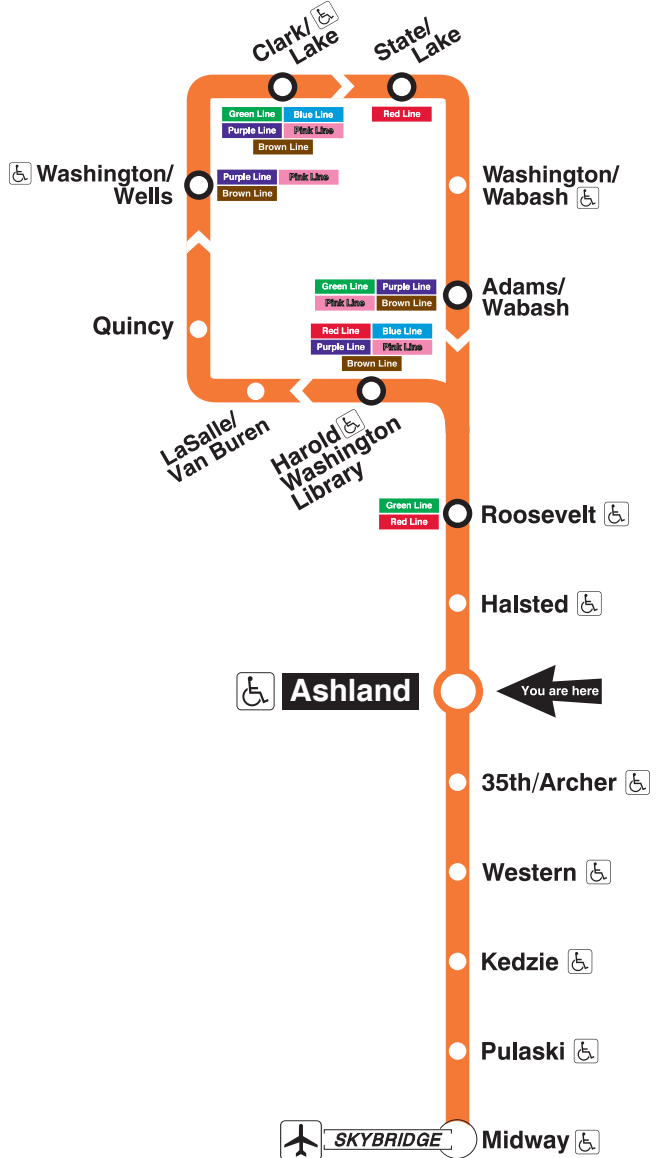

To Loop

(some rush period trips continue via Brown Line to Kimball - check train signs and listen for announcements)

Weekdays	Saturdays	Sundays
3:43am 3:58 first trains	4:15am first train	4:45am first train
4:13am 4:28 4:43 4:58	4:30am 4:45	5:00am 5:15 5:30 5:45
5:13am 5:26 5:37 5:48	5:00am 5:15 5:30 5:45 5:59	6:00am 6:15 6:30 6:45
5:55am	6:10am	7:00am 7:15 7:30 7:45
every 3 to 7 minutes until	every 10 to 13 minutes until	8:00am
8:00am		8:15am
every 6 to 9 minutes until		every 12 minutes until
6:00pm	1:00pm	3:00pm
every 9 to 10 minutes until	every 7 to 10 minutes until	every 10 to 12 minutes until
9:00pm		
every 11 to 12 minutes until		7:35pm
11:00pm	8:40pm	7:49pm
11:18pm 11:33 11:48	8:57pm	8:04pm 8:19 8:34 8:49
12:03am 12:18 12:33 12:48	9:12pm 9:27 9:42 9:57	9:04pm 9:19 9:34 9:49
1:03am	10:12pm 10:27 10:42	10:04pm 10:19 10:34 10:49
1:18am last train	11:00pm 11:19 11:38 11:58	11:04pm 11:19 11:38 11:58
	12:18am 12:38 12:58	12:18am 12:38 12:58
	1:18am last train	1:18am last train

Travel Information:

- Phone: 312-836-7000
- TTY: 312-836-4949
- Website: transitchicago.com

Customer Information:

- Phone: 1-888-YOUR-CTA (1-888-968-7282)
- TTY: 1-888-CTA-TTY1 (1-888-282-8891)
- Website: transitchicago.com

Train Tracker Real-Time Arrivals:

1. For next train arrival times on your computer or smartphone, visit transitchicago.com/traintracker.
   - For next train arrival times on your mobile phone, text CTATRAIN ASHO to 41411.
2. Message and data rates may apply. Check with your mobile carrier first.