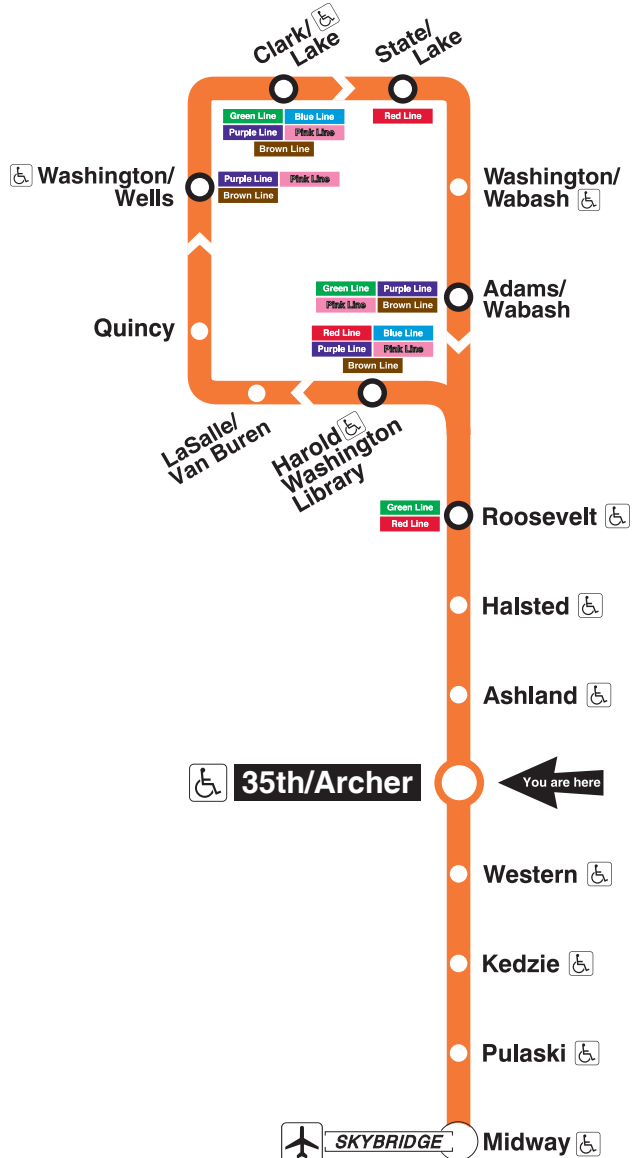

Orange Line

35th/Archer

Station Timetable

Orange Line Trains

To Midway

Weekdays	Saturdays	Sundays
4:14am first train	4:46am first train	5:16am first train
4:29am 4:44 4:59	5:01am 5:16 5:31 5:46	5:31am 5:46
5:14am 5:29 5:44 5:57	6:01am 6:16 6:30 6:43 6:56	6:01am 6:16 6:31 6:46
6:10am	7:05am	7:01am 7:16 7:31 7:46
every 7 to 11 minutes until 8:00am	every 10 to 12 minutes until 1:00pm	8:01am 8:16 8:31 8:45am every 12 minutes until 3:00pm
every 1 to 8 minutes until 10:00am	7:05pm	every 10 to 12 minutes until 8:05pm
every 6 to 9 minutes until 7:00pm	every 7 to 10 minutes until 9:15pm	8:20pm 8:35 8:50
every 10 to 12 minutes until 11:35pm	9:28pm 9:43 9:58	9:05pm 9:20 9:35 9:50
11:49pm	10:13pm 10:28 10:43 10:58	10:05pm 10:20 10:35 10:50
12:04am 12:19 12:34 12:49	11:13pm 11:31 11:50	11:05pm 11:20 11:35 11:50
1:04am 1:19 1:34	12:09am 12:29 12:49	12:09am 12:29 12:49
1:49am last train	1:09am 1:29 last train	1:09am 1:29 last train
	1:49am last train	1:49am last train

To Loop

(some rush period trips continue via Brown Line to Kimball - check train signs and listen for announcements)

Weekdays	Saturdays	Sundays
3:41am 3:56 first trains	4:13am first train	4:43am 4:58 first trains
4:11am 4:26 4:41 4:56	4:28am 4:43 4:58	5:13am 5:28 5:43 5:58
5:11am 5:24 5:35 5:46	5:13am 5:28 5:43 5:57	6:13am 6:28 6:43 6:58
5:55am	6:10am	7:13am 7:28 7:43 7:58
every 3 to 7 minutes until 8:00am	every 10 to 13 minutes until 1:00pm	every 12 minutes until 3:00pm
every 6 to 9 minutes until 6:00pm	8:40pm	every 10 to 12 minutes until 7:35pm
every 9 to 10 minutes until 9:00pm	8:55pm	7:47pm
every 11 to 12 minutes until 11:00pm	9:10pm 9:25 9:40 9:55	8:02pm 8:17 8:32 8:47
11:16pm 11:31 11:46	10:10pm 10:25 10:40 10:58	9:02pm 9:17 9:32 9:47
12:01am 12:16 12:31 12:46	11:16pm 11:36 11:56	10:02pm 10:17 10:32 10:47
1:01am	12:16am 12:36 12:56	11:02pm 11:17 11:36 11:56
1:16am last train	1:16am last train	12:16am 12:36 12:56
		1:16am last train