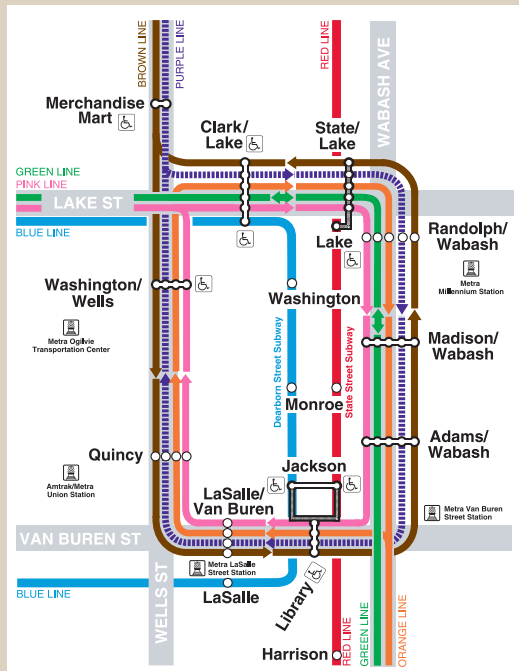

Chicago Transit Authority

Station
 Rush Period
 Direction Around Loop
 Metra
 Park & Ride
 Accessible Station
 Airport
 Transfer Point
 Use card or pass to transfer between elevated & subway via street

For Travel Information Call:
836-7000
 For Customer Assistance Call:
1-888-YOUR-CTA
 Hearing Impaired:
1-888-CTA-TTY1
 Online:
transitchicago.com

Loop

See Loop Detail