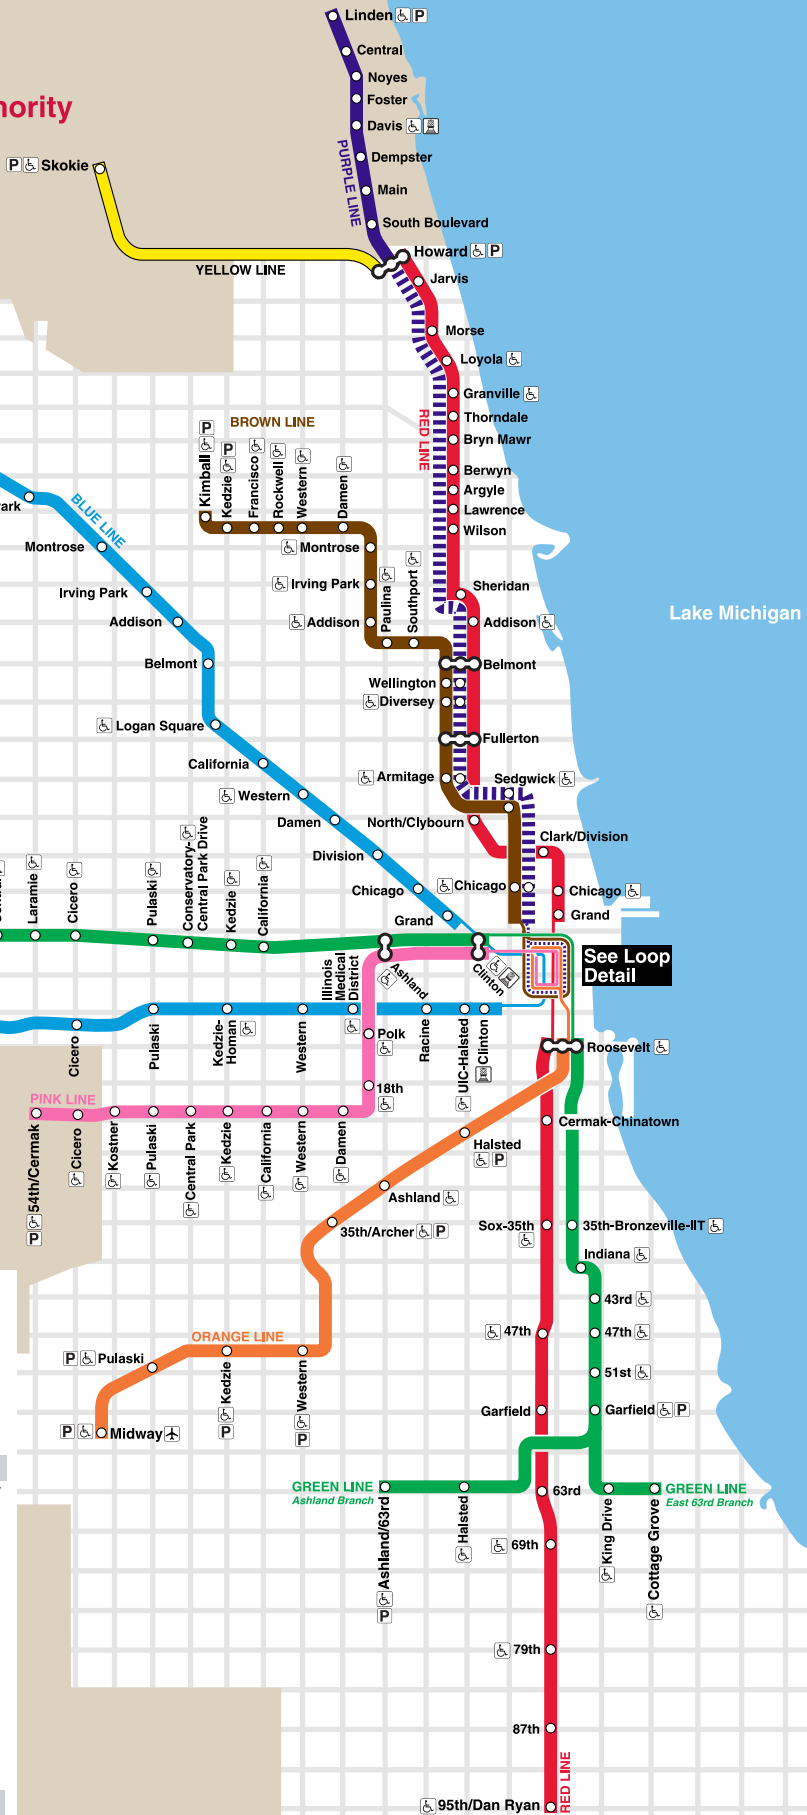

Chicago Transit Authority

Station
 Rush Period
 Direction Around Loop
 Metra
 Park & Ride
 Accessible Station
 Airport
 Transfer Point
 Use card or pass to transfer between elevated & subway via street

For Travel Information Call:
836-7000
 For Customer Assistance Call:
1-888-YOUR-CTA
 Hearing Impaired:
1-888-CTA-TTY1
 Online:
transitchicago.com

Loop

See Loop Detail