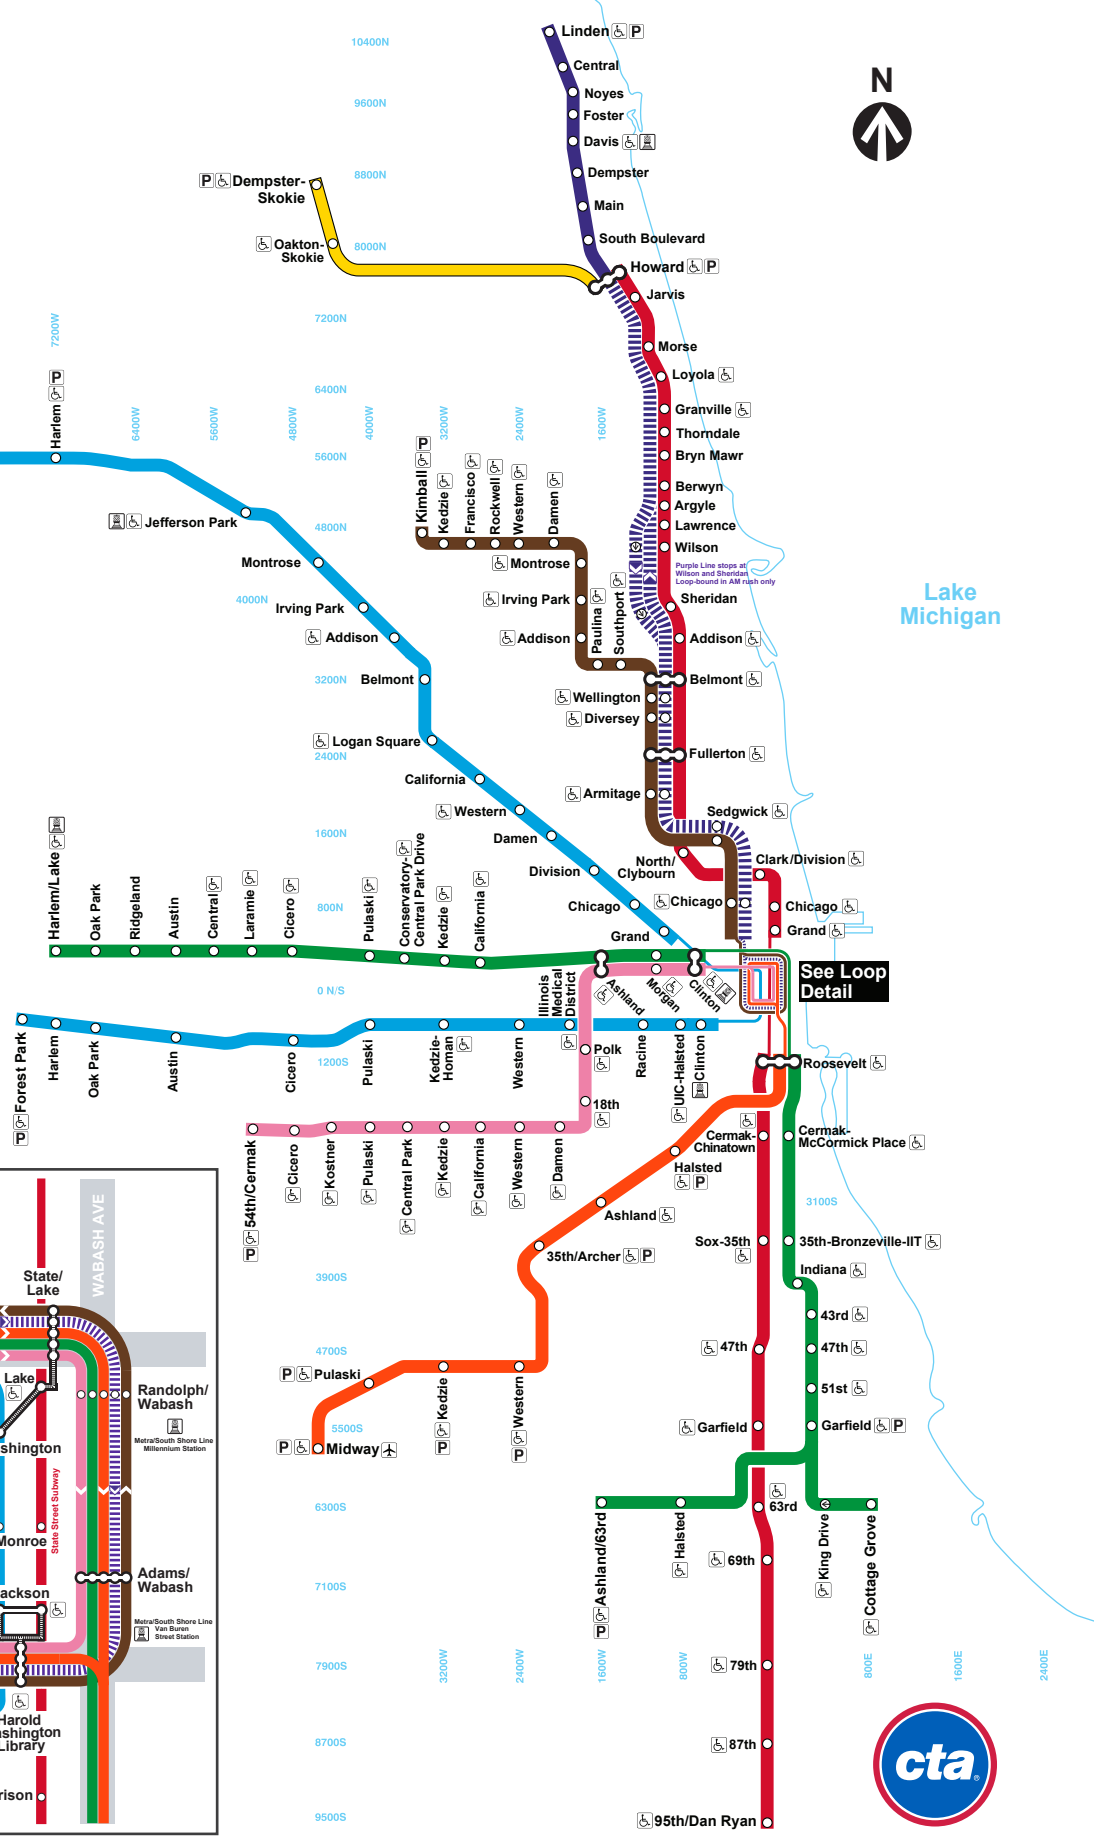

Rail ('L') System Map

For Travel Information Call:
1-312-836-7000

For Customer Assistance Call:
1-888-YOUR-CTA

Hearing Impaired:
1-888-CTA-TTY1

Online:
transitchicago.com

Lake Michigan

Station

Rush period service only

Direction of travel

Boarding at station in direction shown only

Commuter rail

Park & Ride

Accessible station

Airport

Transfer station

Transfer station: Use farecard to transfer between lines

Loop

See Loop Detail

©2016 Chicago Transit Authority, all rights reserved. Reproduction without permission is strictly prohibited. Visit transitchicago.com for latest version.