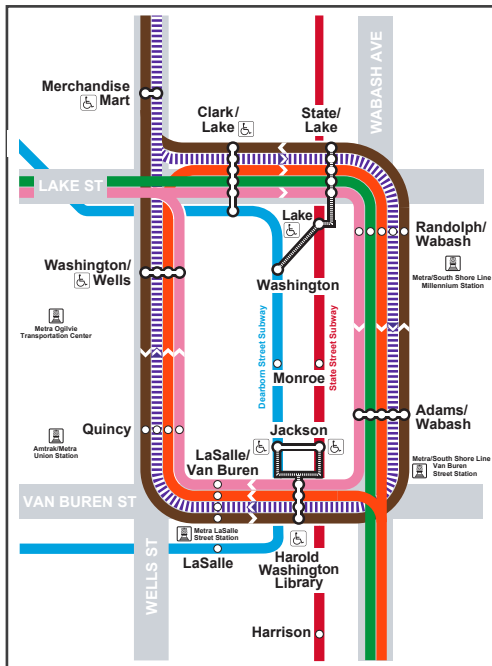

Rail ('L') System Map

For Travel Information Call:
1-312-836-7000

For Customer Assistance Call:
1-888-YOUR-CTA

Hearing Impaired:
1-888-CTA-TTY1

Online:
transitchicago.com

Lake Michigan

Station

Rush period service only

Direction of travel

Boarding at station in direction shown only

Commuter rail

Park & Ride

Accessible station

Airport

Transfer station

Transfer station: Use farecard to transfer between lines

Loop

See Loop Detail

©2016 Chicago Transit Authority, all rights reserved. Reproduction without permission is strictly prohibited. Visit transitchicago.com for latest version.